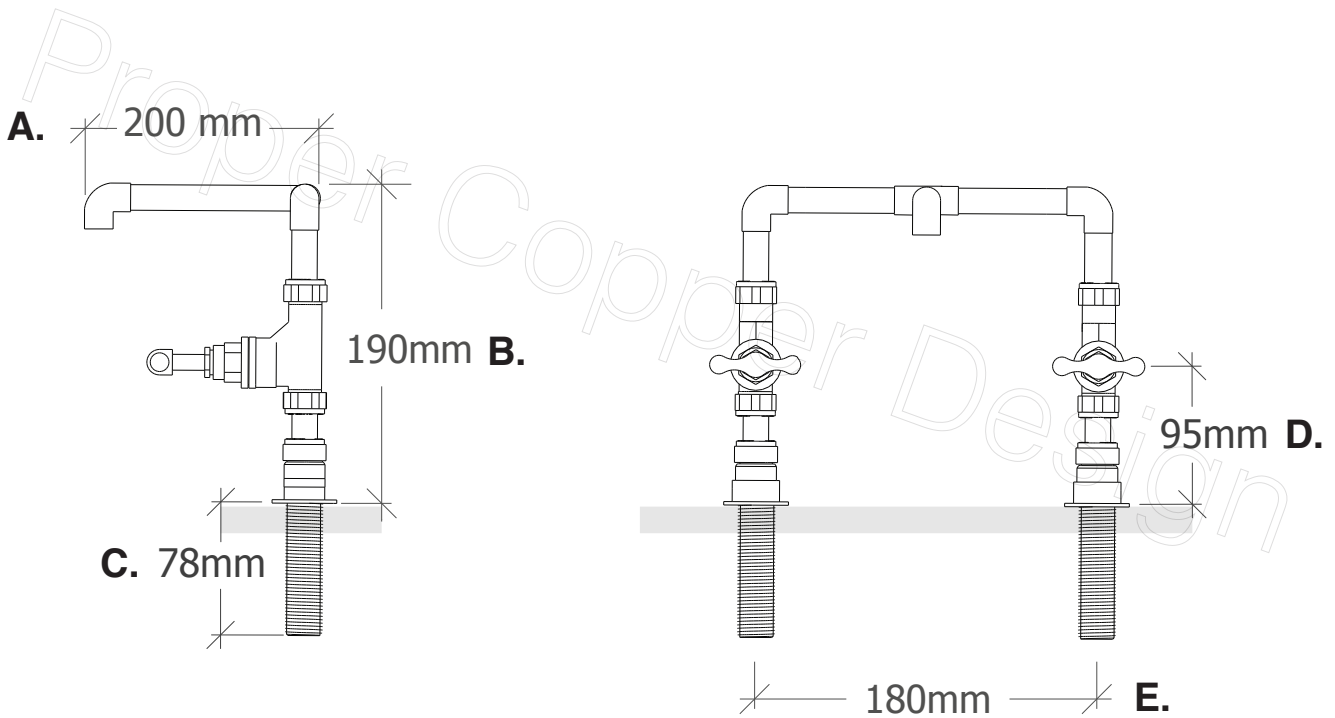

Name	Tagus (15mm Pipe Diameter)
Function	Mixer Tap
Material	Genuine Copper and Brass

A. Total Projection	200mm / 20cm / 7.87" Inches
B. Total Height	190mm / 19cm / 7.48" Inches
C. Threaded tube to surface	78mm / 7.8cm / 3.07" Inches
D. Surface to Tap Turn	95mm / 9.5cm / 3.74" Inches
E. Pipe Inlet Centres	180mm / 18cm / 7.08" Inches