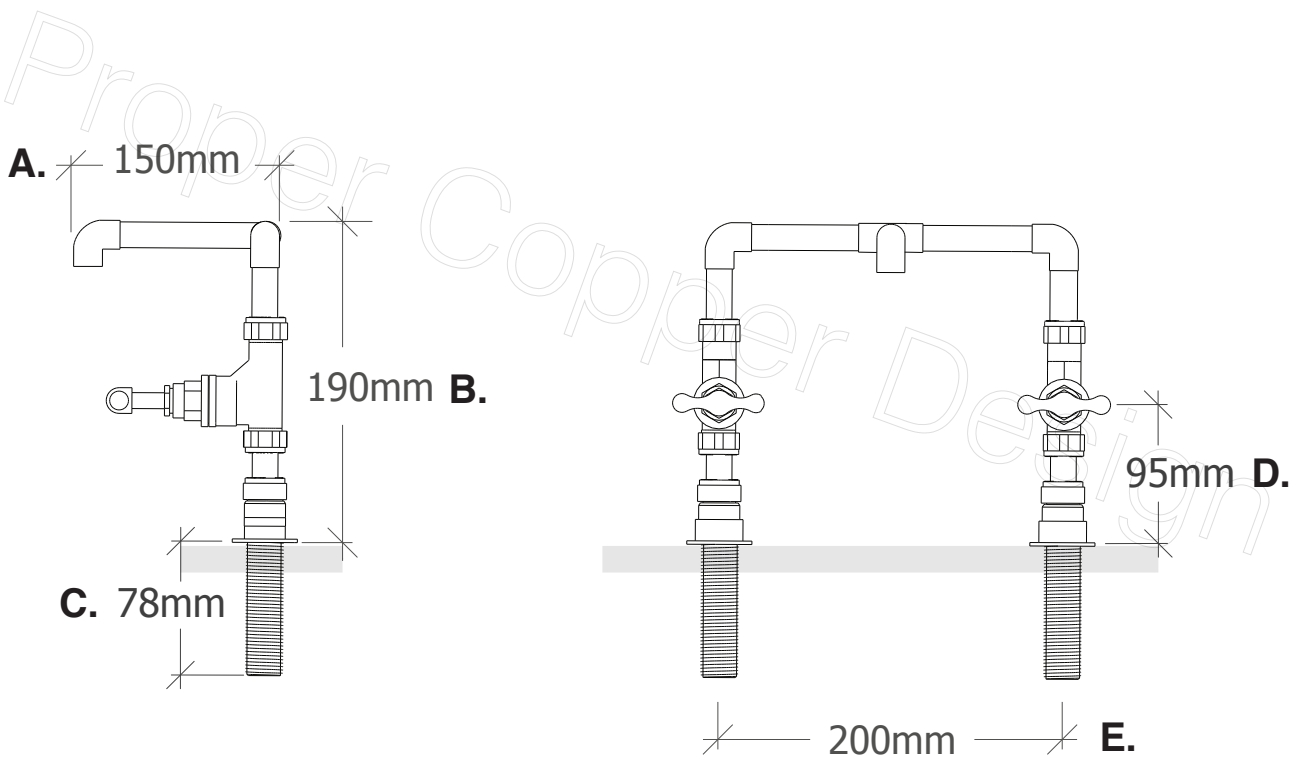

Name	Tagus (15mm Pipe Diameter)
Function	Mixer Tap
Material	Genuine Copper and Brass

A. Total Projection	150mm / 15cm / 5.90" Inches
B. Total Height	190mm / 19cm / 7.48" Inches
C. Threaded tube to surface	78mm / 7.8cm / 3.07" Inches
D. Surface to Tap Turn	95mm / 9.5cm / 3.74" Inches
E. Pipe Inlet Centres	200mm / 20cm / 7.87" Inches