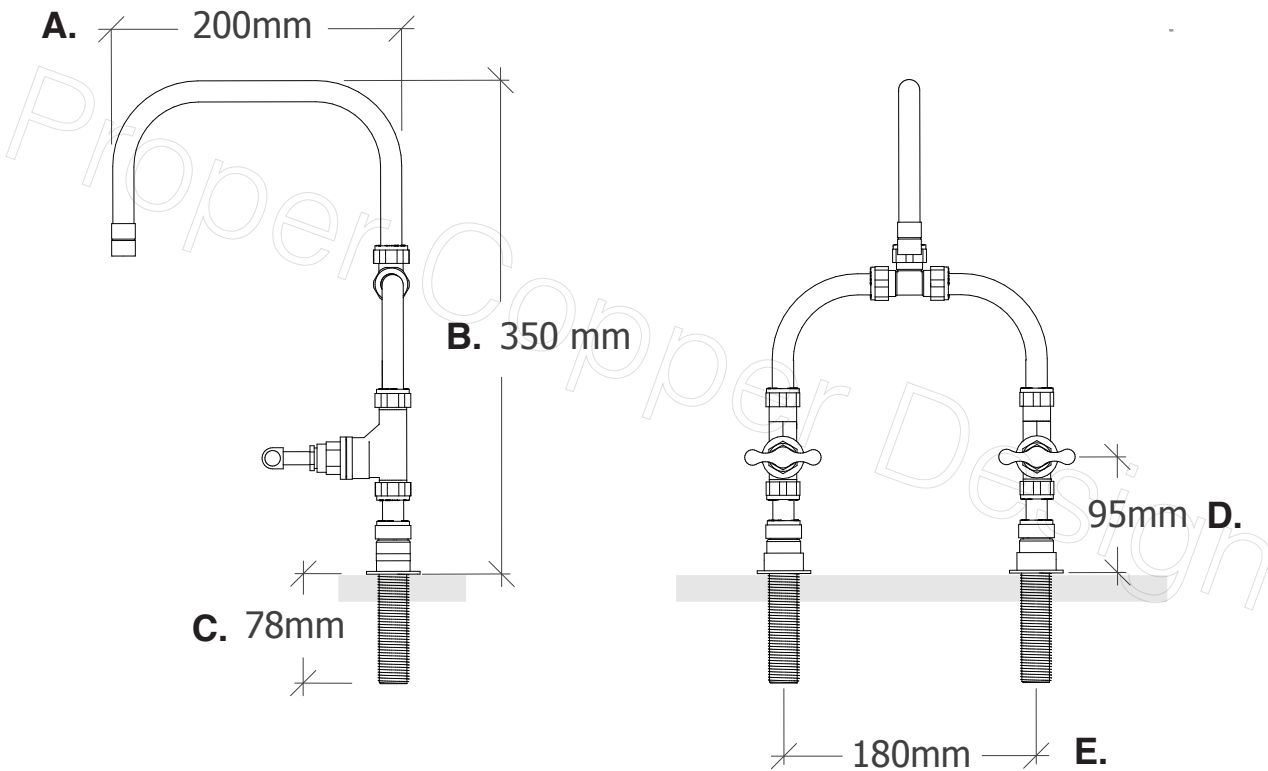

Name	Seine (15mm Pipe Diameter)
Function	Mixer Tap / Faucet (Surface Mounted)
Material	Genuine Copper and Brass

A. Total Projection	200mm / 20cm / 7.87" Inches
B. Total Height	350mm / 35cm / 13.77" Inches
C. Threaded tube to surface	78mm / 7.8cm / 3.07" Inches
D. Surface to Tap Turn	95mm / 9.5cm / 3.74" Inches
E. Pipe Inlet Centres	180mm / 18cm / 7.08" Inches