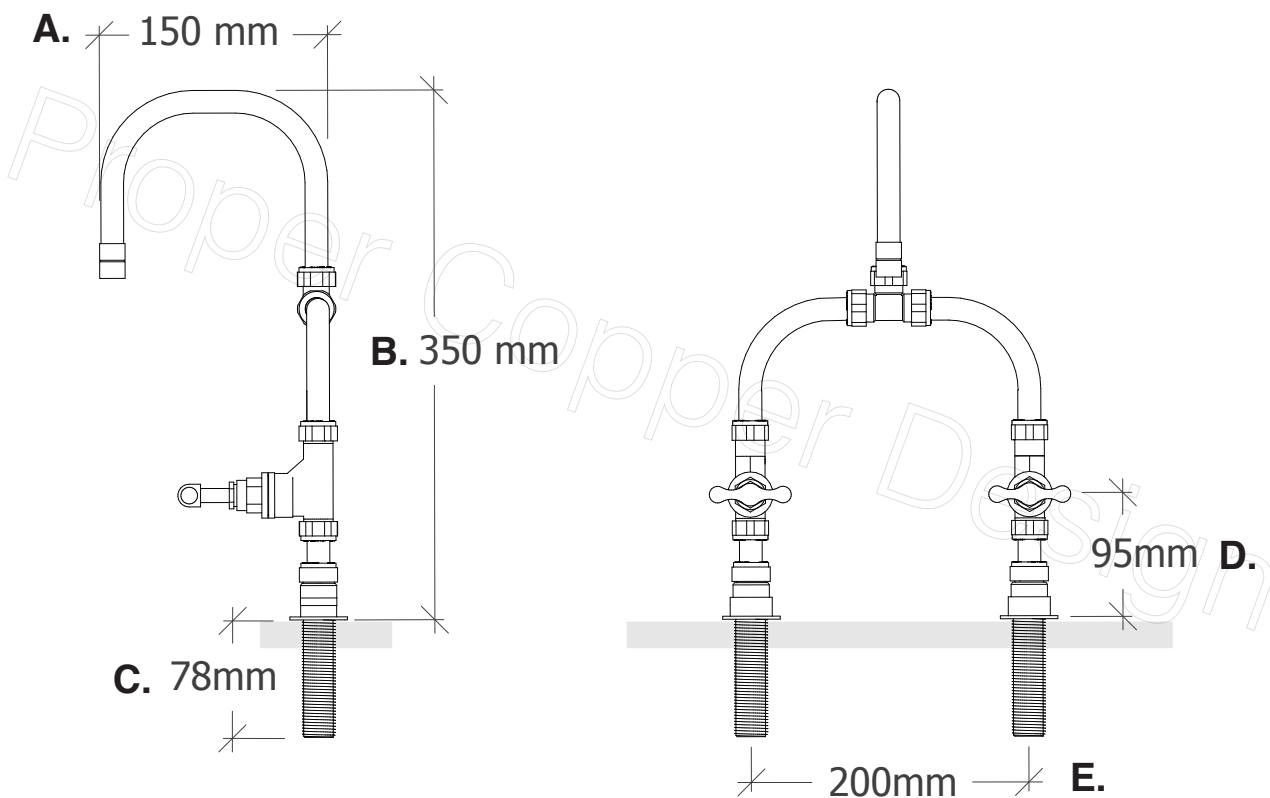

Name	Seine (15mm Pipe Diameter)
Function	Mixer Tap / Faucet (Surface Mounted)
Material	Genuine Copper and Brass

A. Total Projection	150mm / 15cm / 5.90" Inches
B. Total Height	350mm / 35cm / 13.77" Inches
C. Threaded tube to surface	78mm / 7.8cm / 3.07" Inches
D. Surface to Tap Turn	95mm / 9.5cm / 3.74" Inches
E. Pipe Inlet Centres	200mm / 20cm / 7.87" Inches