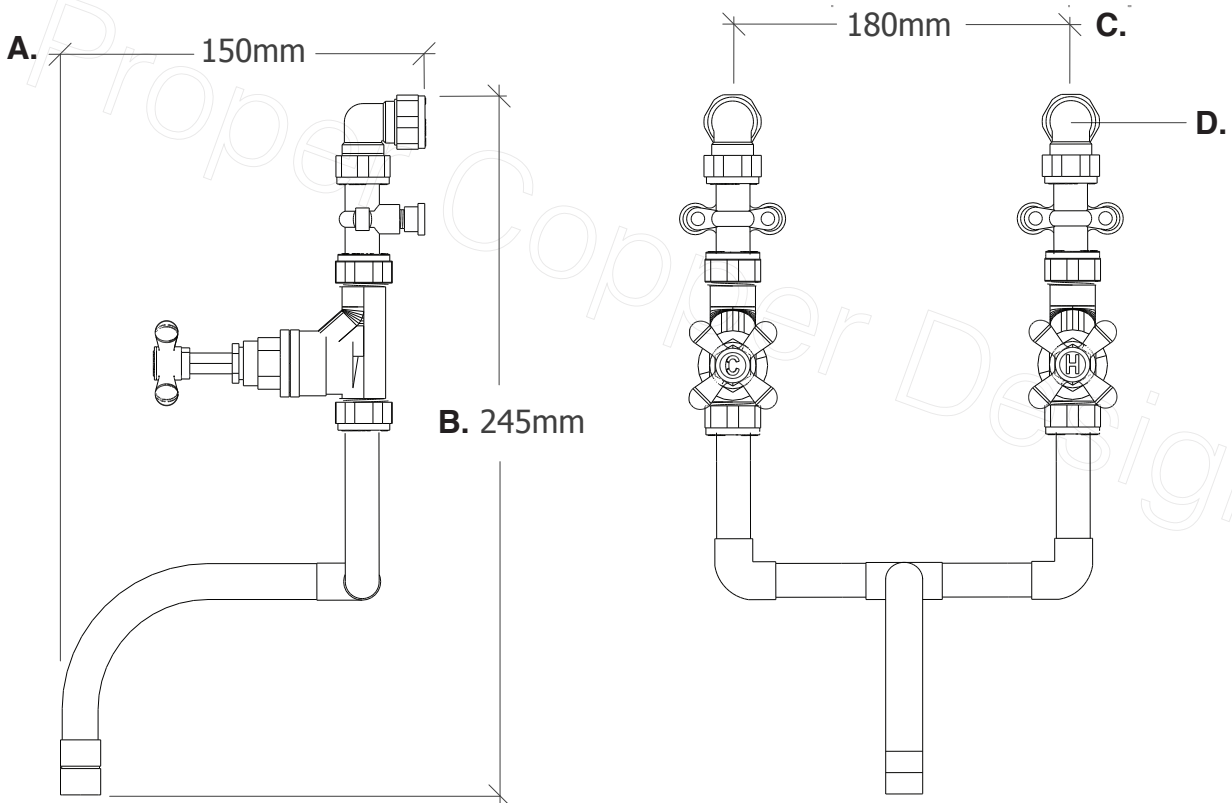

Name	Purity (22mm Pipe Diameter)
Function	Mixer Tap / Faucet (Wall Mounted)
Material	Genuine Copper and Brass

A. Total Projection	150mm / 15cm / 5.90" Inches
B. Total Height	245mm / 24.5cm / 9.64" Inches
C. Pipe Inlet Centres	180mm / 18cm / 7.08" Inches
D. Pipe Inlet Diameter	15mm / 1.5cm / 0.59" Inches