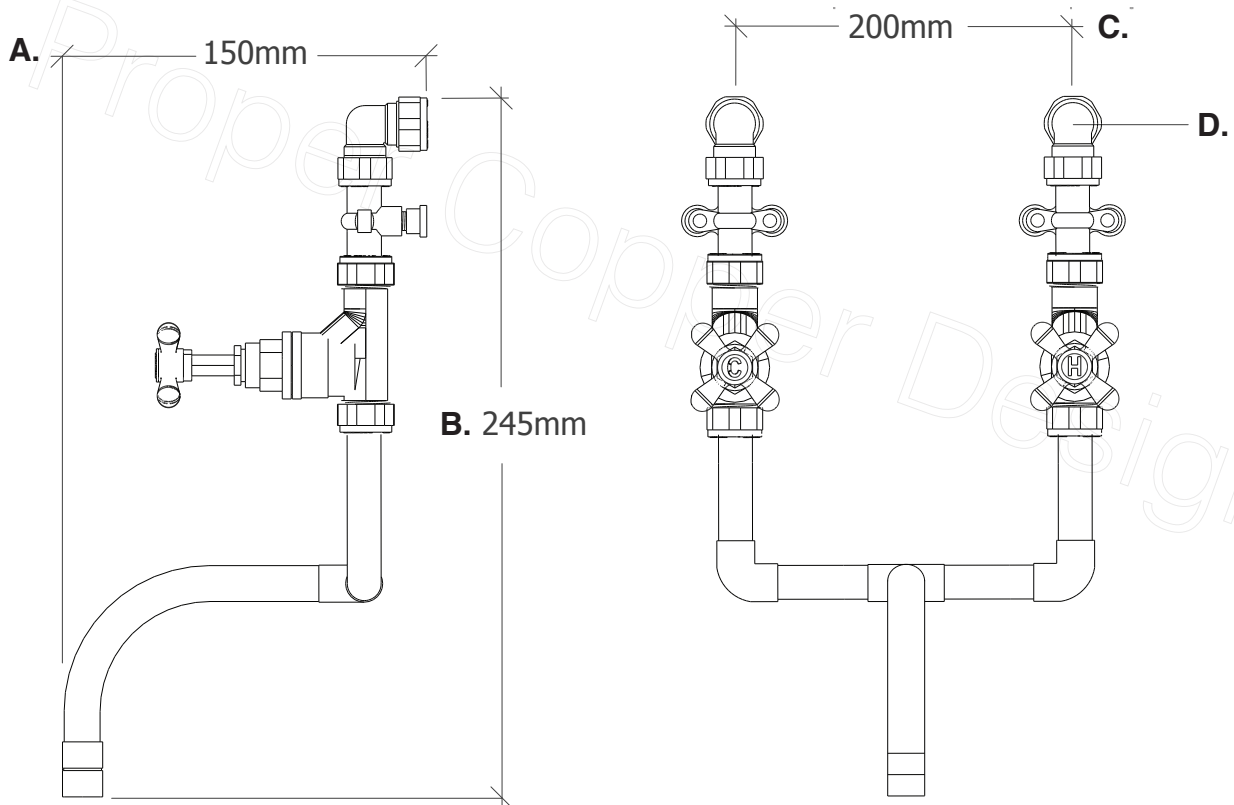

Name	Purity (22mm Pipe Diameter)
Function	Mixer Tap / Faucet (Wall Mounted)
Material	Genuine Copper and Brass

A. Total Projection	150mm / 15cm / 5.90" Inches
B. Total Height	245mm / 24.5cm / 9.64" Inches
C. Pipe Inlet Centres	200mm / 20cm / 7.87" Inches
D. Pipe Inlet Diameter	15mm / 1.5cm / 0.59" Inches