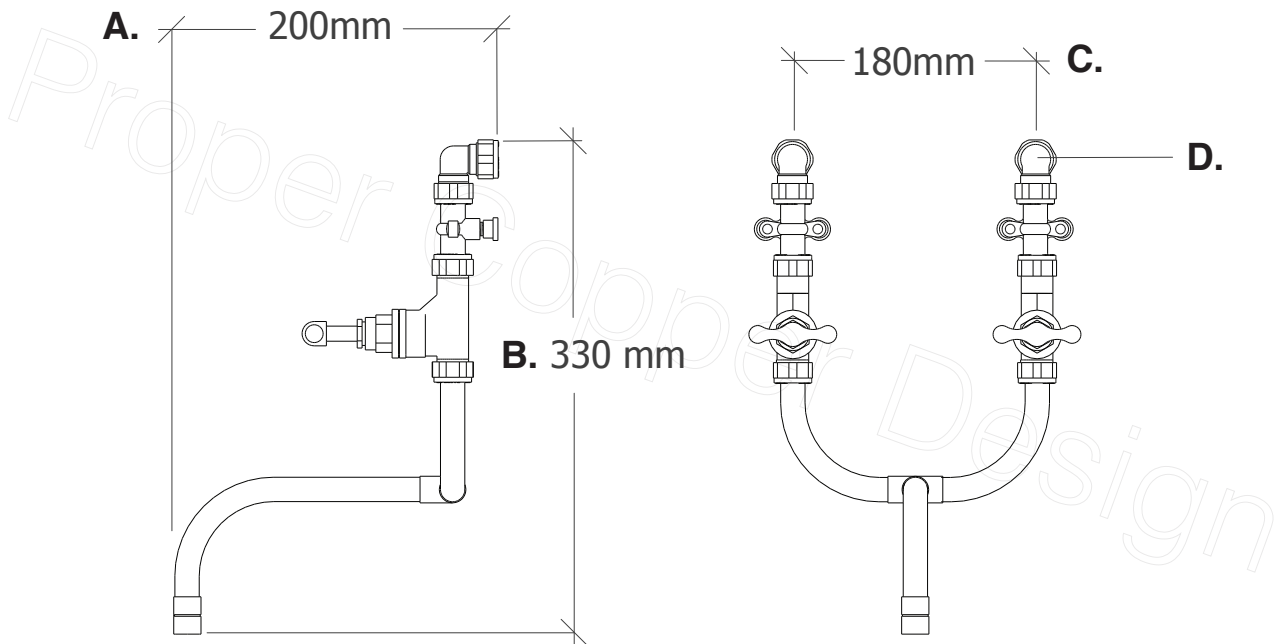

Name	Princesa (15mm Pipe Diameter)
Function	Mixer Tap / Faucet (Wall Mounted)
Material	Genuine Copper and Brass

A. Total Projection	200mm / 20cm / 7.87" Inches
B. Total Height	330mm / 33cm / 12.99" Inches
C. Pipe Inlet Centres	180mm / 18cm / 7.08" Inches
D. Pipe Inlet Diameter	15mm / 1.5cm / 0.59" Inches