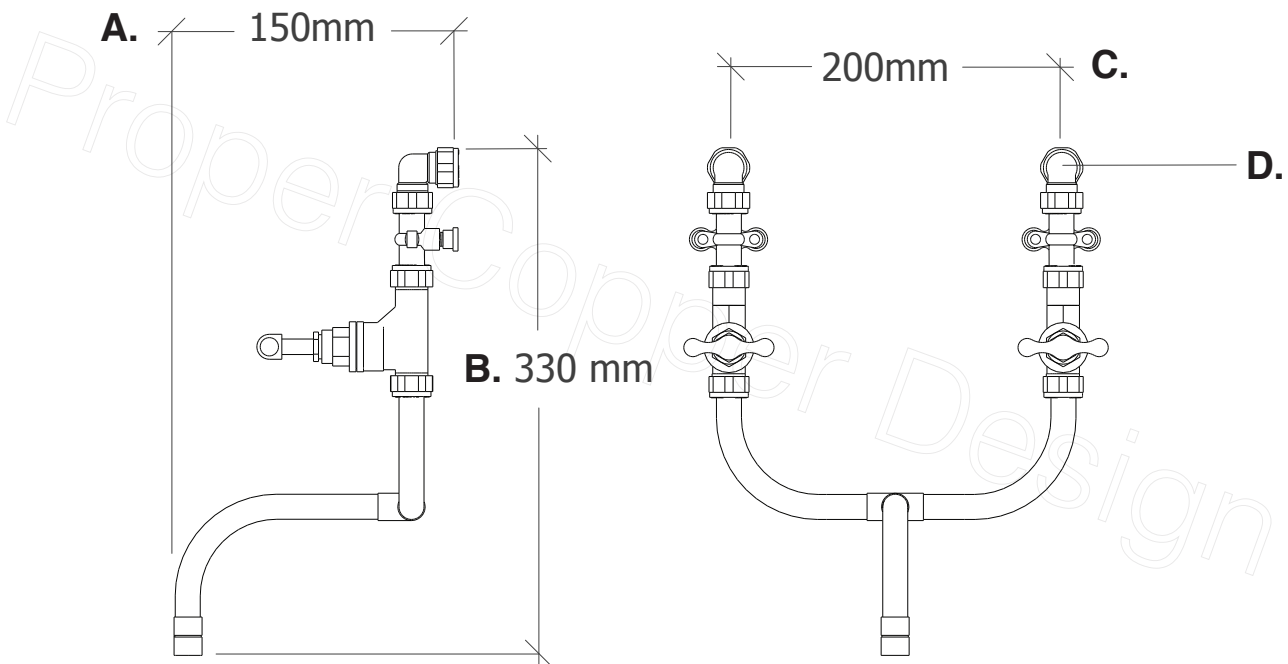

Name	Princesa (15mm Pipe Diameter)
Function	Mixer Tap / Faucet (Wall Mounted)
Material	Genuine Copper and Brass

A. Total Projection	150mm / 15cm / 5.90" Inches
B. Total Height	330mm / 33cm / 12.99" Inches
C. Pipe Inlet Centres	200mm / 20cm / 7.87" Inches
D. Pipe Inlet Diameter	15mm / 1.5cm / 0.59" Inches