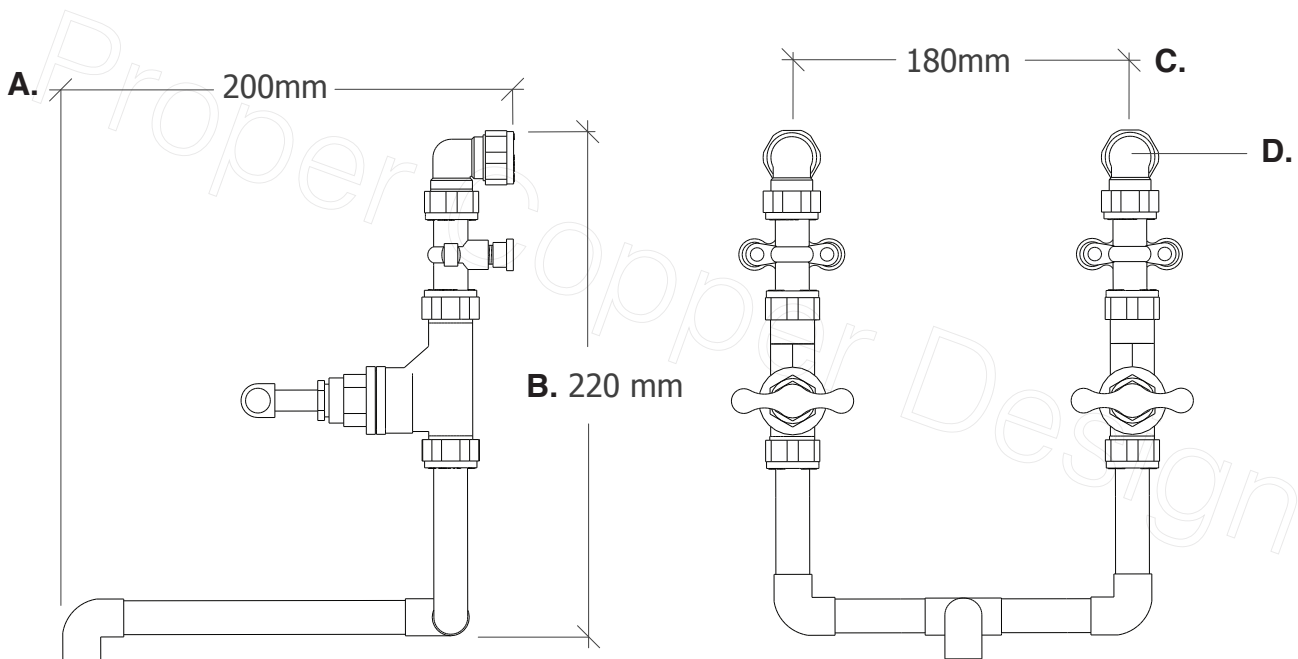

|          |                                   |
|----------|-----------------------------------|
| Name     | Ozama (15mm Pipe Diameter)        |
| Function | Mixer Tap / Faucet (Wall Mounted) |
| Material | Genuine Copper and Brass          |

|                        |                             |
|------------------------|-----------------------------|
| A. Total Projection    | 200mm / 20cm / 7.87" Inches |
| B. Total Height        | 220mm / 22cm / 8.66" Inches |
| C. Pipe Inlet Centres  | 180mm / 18cm / 7.08" Inches |
| D. Pipe Inlet Diameter | 15mm / 1.5cm / 0.59" Inches |