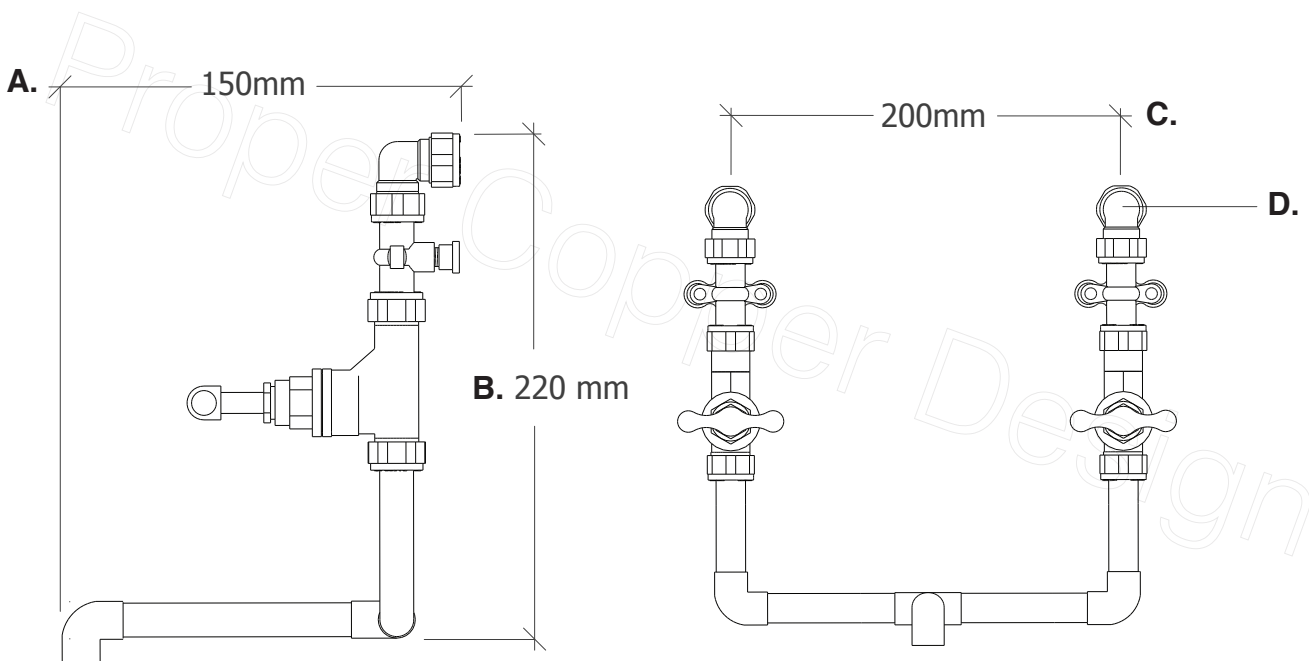

Name	Ozama (15mm Pipe Diameter)
Function	Mixer Tap / Faucet (Wall Mounted)
Material	Genuine Copper and Brass

A. Total Projection	150mm / 15cm / 5.90" Inches
B. Total Height	220mm / 22cm / 8.66" Inches
C. Pipe Inlet Centres	180mm / 18cm / 7.08" Inches
D. Pipe Inlet Diameter	200mm / 20cm / 7.87" Inches