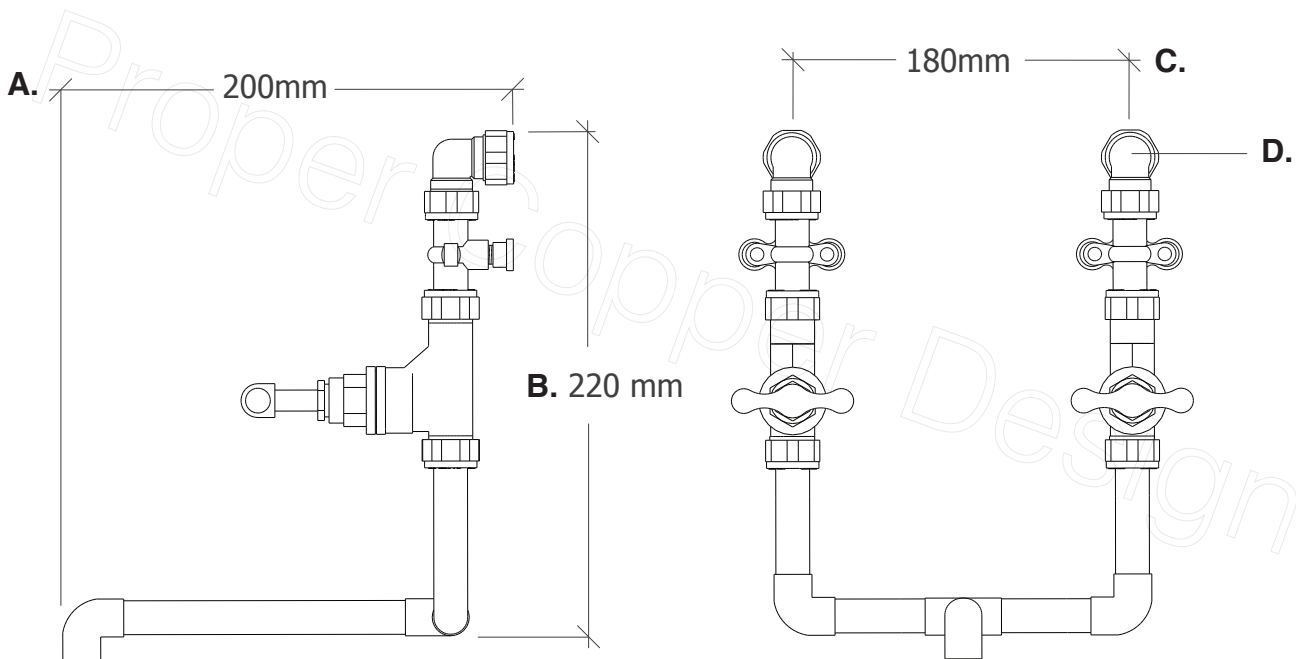

Name	Ortoire (15mm Pipe Diameter)
Function	Mixer Tap / Faucet (Wall Mounted)
Material	Genuine Copper and Brass

A. Total Projection	200mm / 20cm / 7.87" Inches
B. Total Height	210mm / 21cm / 8.26" Inches
C. Pipe Inlet Centres	180mm / 18cm / 7.08" Inches
D. Pipe Inlet Diameter	15mm / 1.5cm / 0.59" Inches