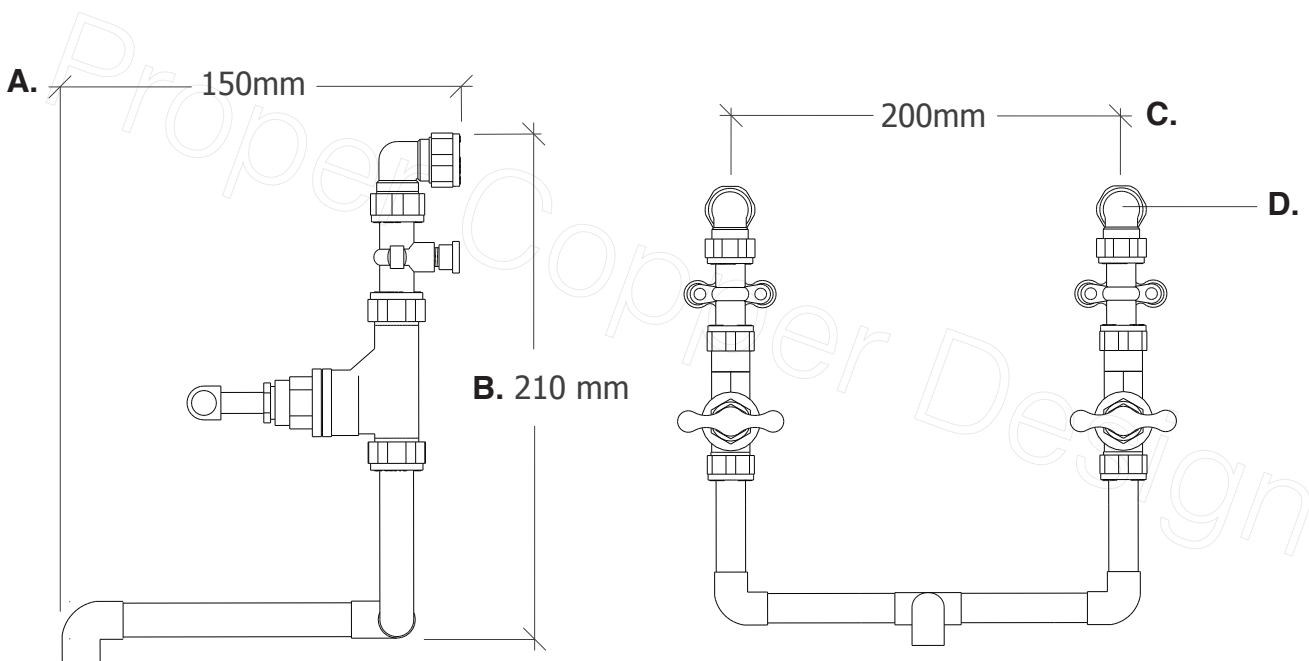

Name	Ortoire (15mm Pipe Diameter)
Function	Mixer Tap / Faucet (Wall Mounted)
Material	Genuine Copper and Brass

A. Total Projection	150mm / 15cm / 5.90" Inches
B. Total Height	210mm / 21cm / 8.26" Inches
C. Pipe Inlet Centres	200mm / 20cm / 7.87" Inches
D. Pipe Inlet Diameter	15mm / 1.5cm / 0.59" Inches