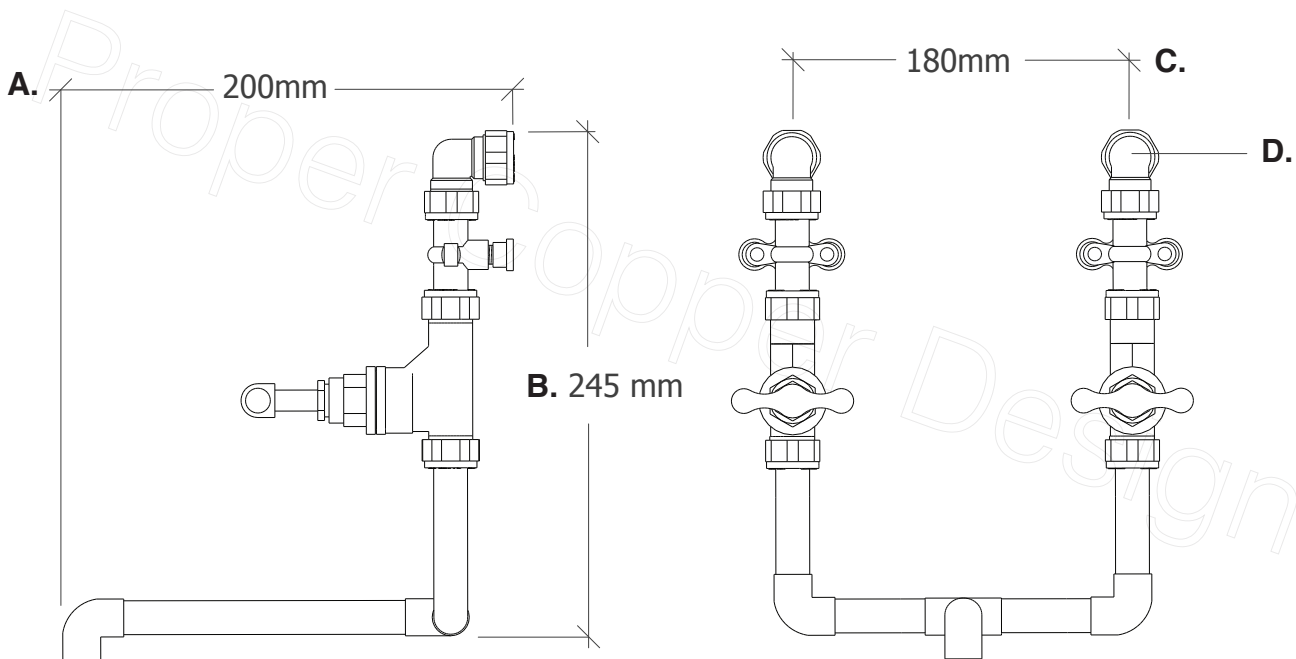

Name	Neglinnaya (22mm Pipe Diameter)
Function	Mixer Tap / Faucet (Wall Mounted)
Material	Genuine Copper and Brass

A. Total Projection	200mm / 20cm / 7.87" Inches
B. Total Height	245mm / 24.5cm / 9.64" Inches
C. Pipe Inlet Centres	180mm / 18cm / 7.08" Inches
D. Pipe Inlet Diameter	15mm / 1.5cm / 0.59" Inches