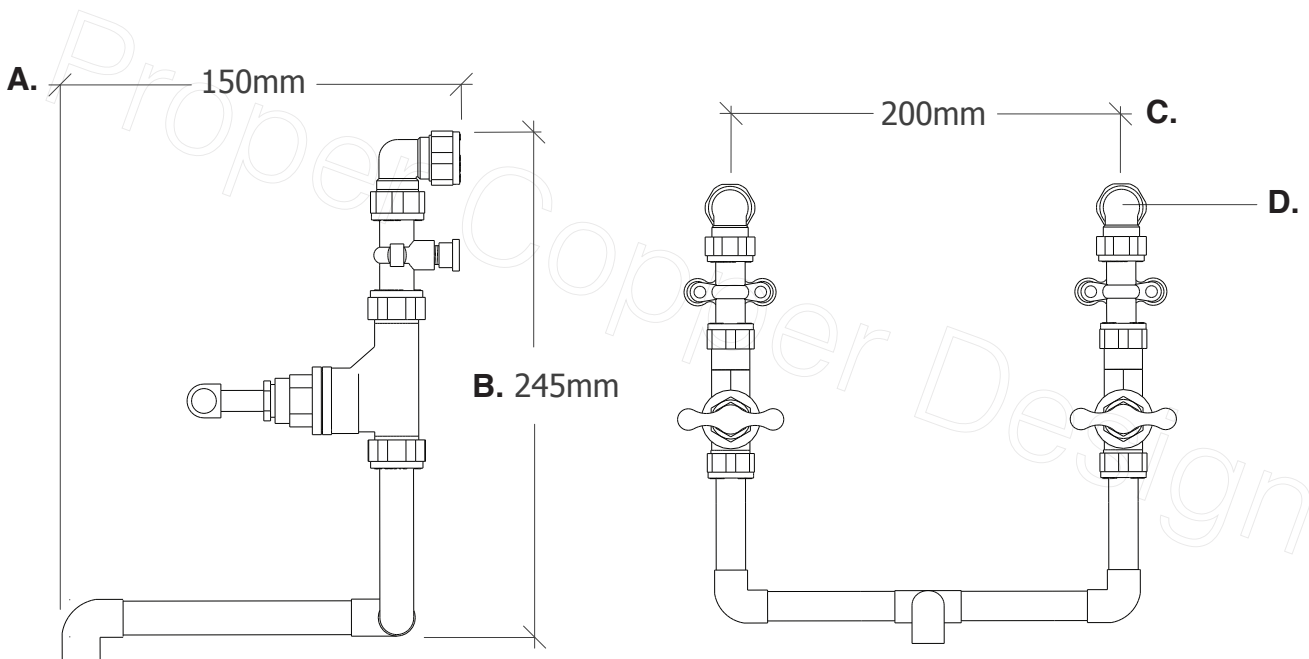

Name	Neglinnaya (22mm Pipe Diameter)
Function	Mixer Tap / Faucet (Wall Mounted)
Material	Genuine Copper and Brass

A. Total Projection	150mm / 15cm / 5.90" Inches
B. Total Height	245mm / 24.5cm / 9.64" Inches
C. Pipe Inlet Centres	180mm / 18cm / 7.08" Inches
D. Pipe Inlet Diameter	200mm / 20cm / 7.87" Inches