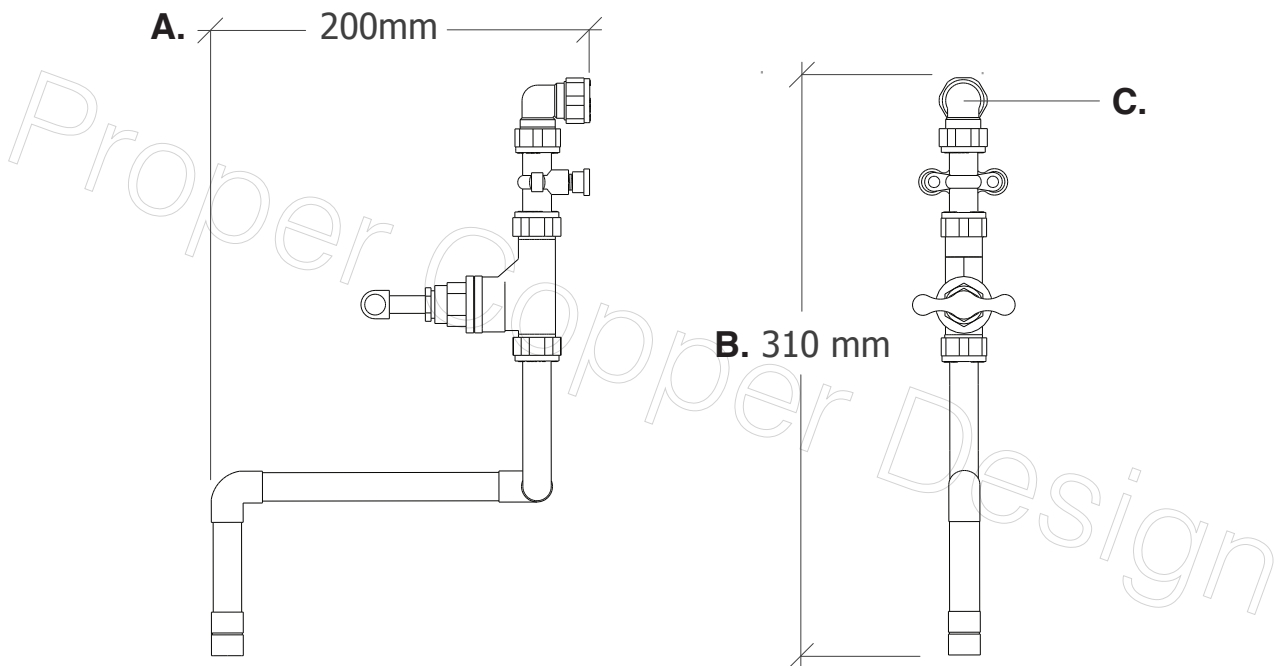

Name	Layout
Function	Mixer Tap
Material	Genuine Copper and Brass

A. Total Projection	200mm / 20cm / 7.87" Inches
B. Total Height	310mm / 31cm / 12.20" Inches
C. Pipe Inlet Diameter	15mm / 1.5cm / 0.59" Inches