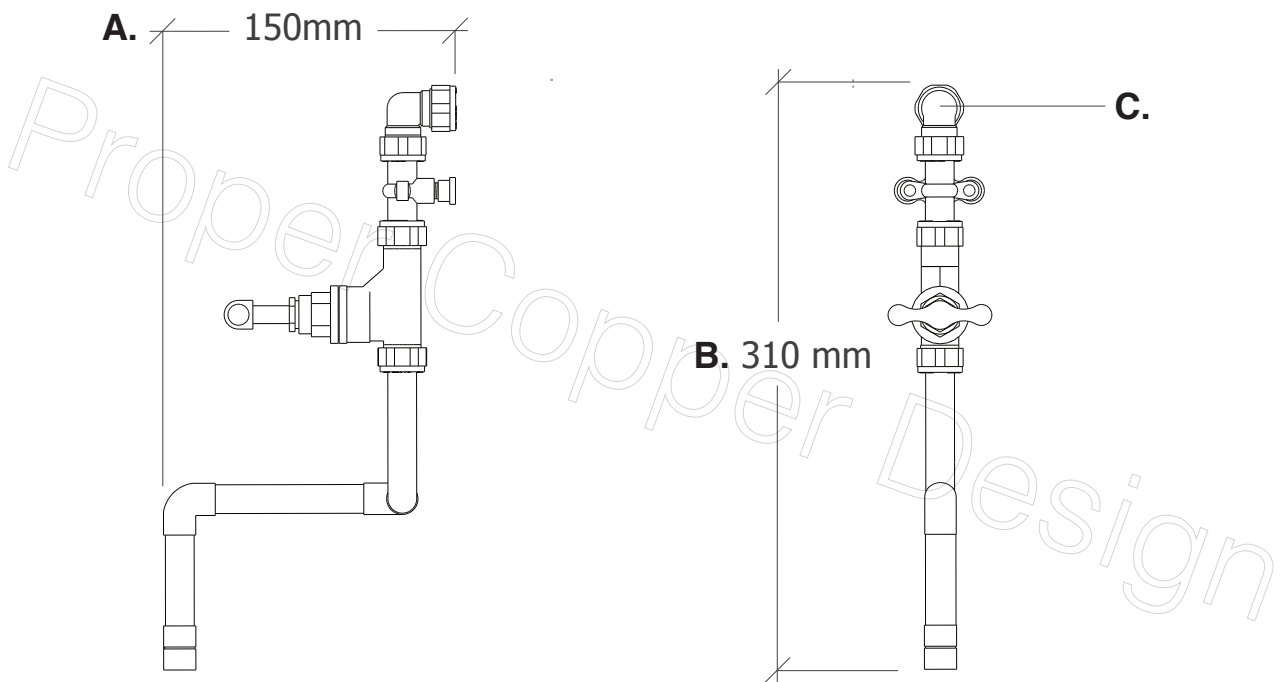

Name	Layout
Function	Mixer Tap
Material	Genuine Copper and Brass

A. Total Projection	150mm / 15cm / 5.90" Inches
B. Total Height	310mm / 31cm / 12.20" Inches
C. Pipe Inlet Diameter	15mm / 1.5cm / 0.59" Inches