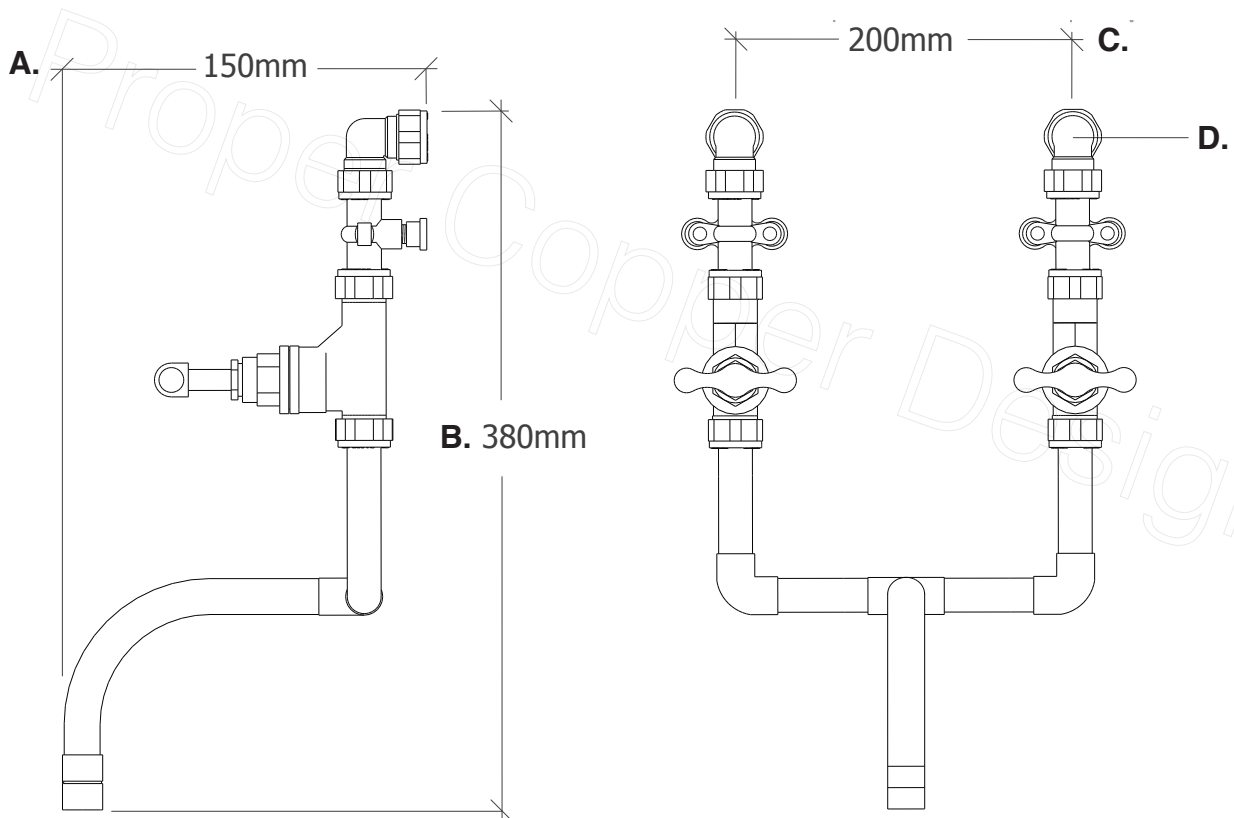

Name	Lahar (22mm Pipe Diameter)
Function	Mixer Tap / Faucet (Wall Mounted)
Material	Genuine Copper and Brass

A. Total Projection	150mm / 15cm / 5.90" Inches
B. Total Height	380mm / 38cm / 14.96" Inches
C. Pipe Inlet Centres	200mm / 20cm / 7.87" Inches
D. Pipe Inlet Diameter	15mm / 1.5cm / 0.59" Inches