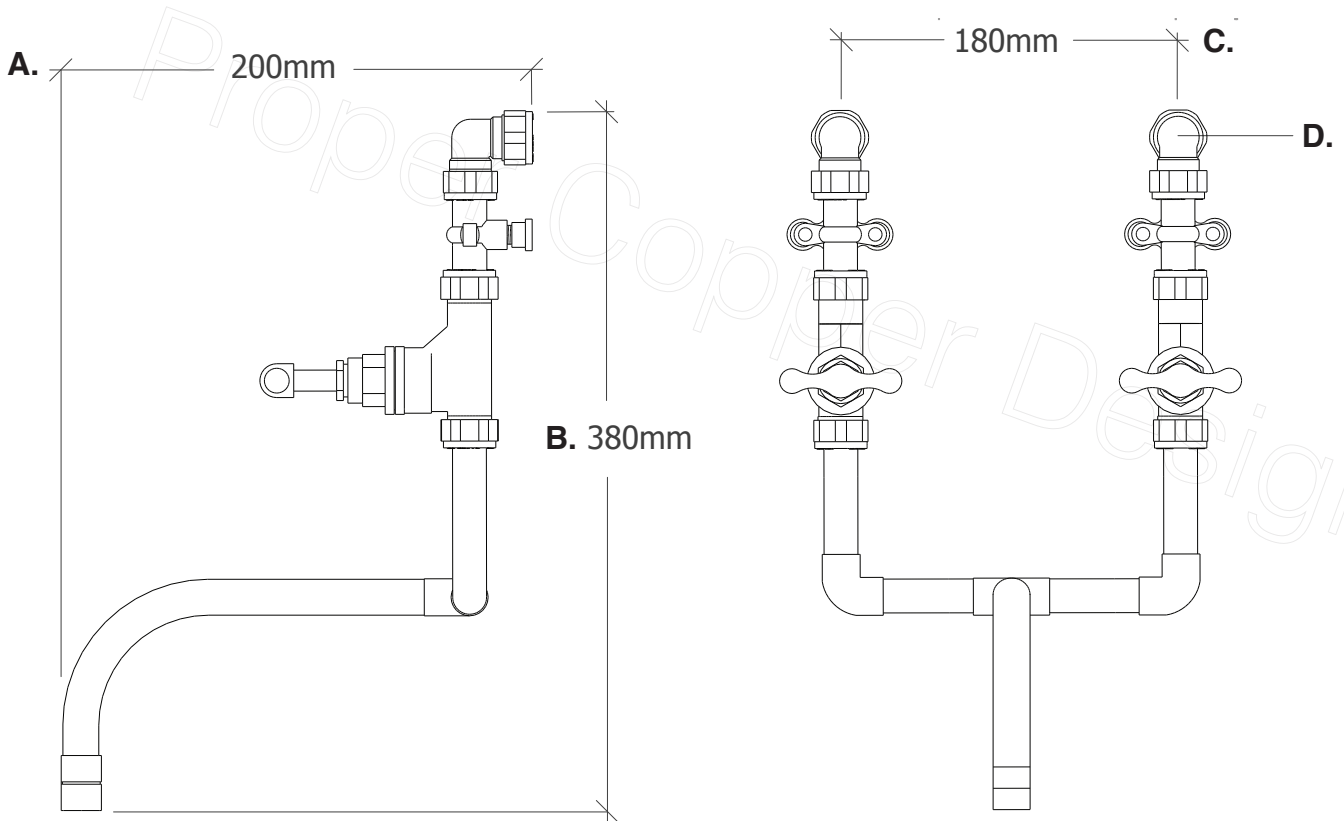

Name	Lahar (22mm Pipe Diameter)
Function	Mixer Tap / Faucet (Wall Mounted)
Material	Genuine Copper and Brass

A. Total Projection	200mm / 20cm / 7.87" Inches
B. Total Height	380mm / 38cm / 14.96" Inches
C. Pipe Inlet Centres	180mm / 18cm / 7.08" Inches
D. Pipe Inlet Diameter	15mm / 1.5cm / 0.59" Inches