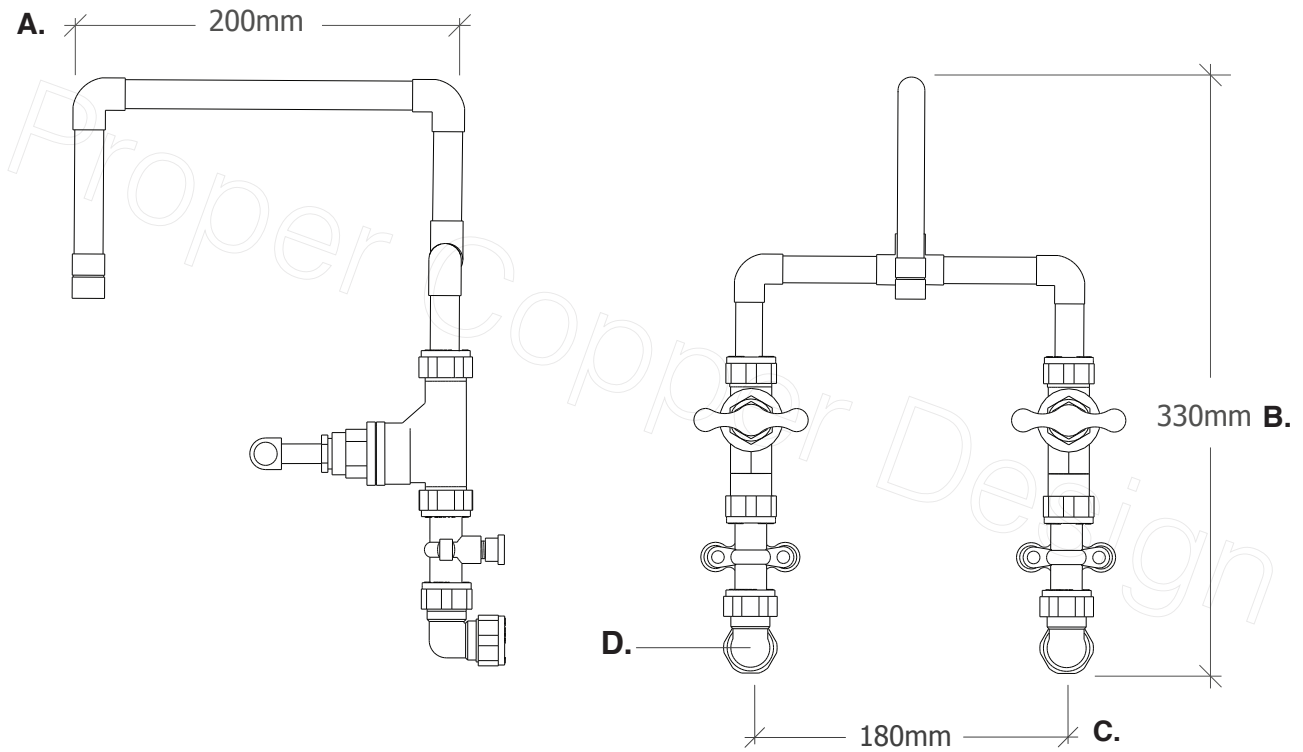

Name	Guava (22mm Pipe Diameter)
Function	Mixer Tap / Faucet (Wall Mounted)
Material	Genuine Copper and Brass

A. Total Projection	200mm / 20cm / 7.87" Inches
B. Total Height	330mm / 33cm / 12.99" Inches
C. Pipe Inlet Centres	180mm / 18cm / 7.08" Inches
D. Pipe Inlet Diameter	15mm / 1.5cm / 0.59" Inches