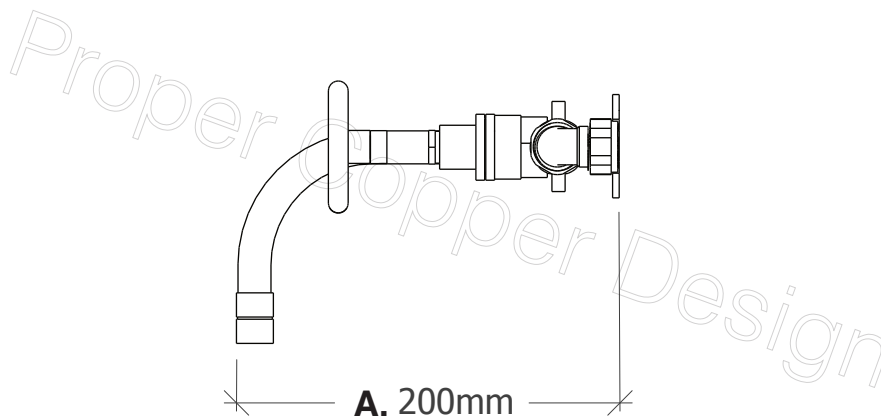

Name	Farmhouse Vintage (15mm Pipe Diameter)
Function	Mixer Tap / Faucet (Wall Mounted)
Material	Genuine Brass

A. Total Projection	200mm / 20cm / 7.87" Inches
B. Total Height	130mm / 13cm / 5.11" Inches
C. Pipe Inlet Centres	405mm / 40.5cm / 15.9" Inches

FRONT

SIDE

Custom sizes and finishes available upon request