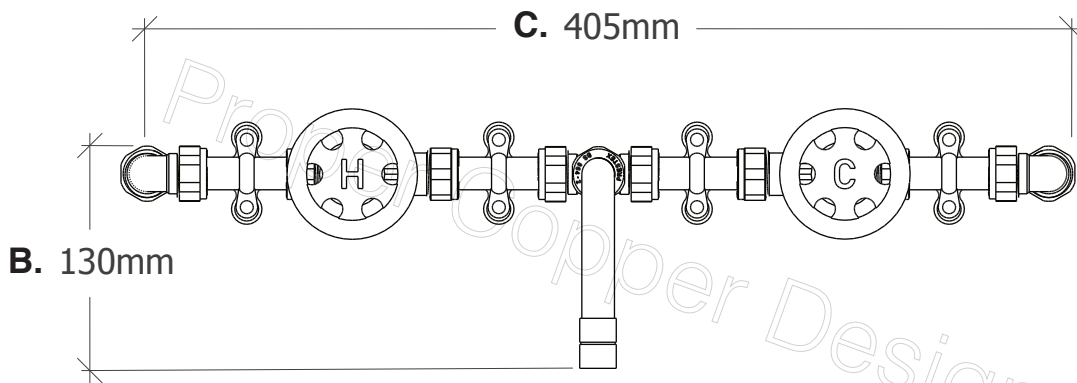

Name	Farmhouse Vintage (15mm Pipe Diameter)
Function	Mixer Tap / Faucet (Wall Mounted)
Material	Genuine Brass

A. Total Projection	200mm / 20cm / 7.87" Inches
B. Total Height	130mm / 13cm / 5.11" Inches
C. Pipe Inlet Centres	405mm / 40.5cm / 15.9" Inches

FRONT

SIDE

Custom sizes and finishes available upon request