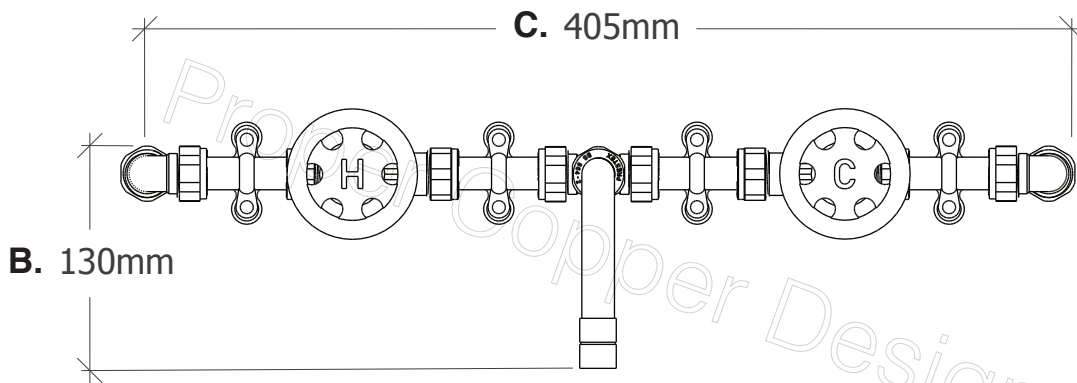

Name	Farmhouse Vintage (15mm Pipe Diameter)
Function	Mixer Tap / Faucet (Wall Mounted)
Material	Genuine Brass

A. Total Projection	150mm / 15cm / 5.90" Inches
B. Total Height	130mm / 13cm / 5.11" Inches
C. Pipe Inlet Centres	405mm / 40.5cm / 15.9" Inches

FRONT

SIDE

Custom sizes and finishes available upon request