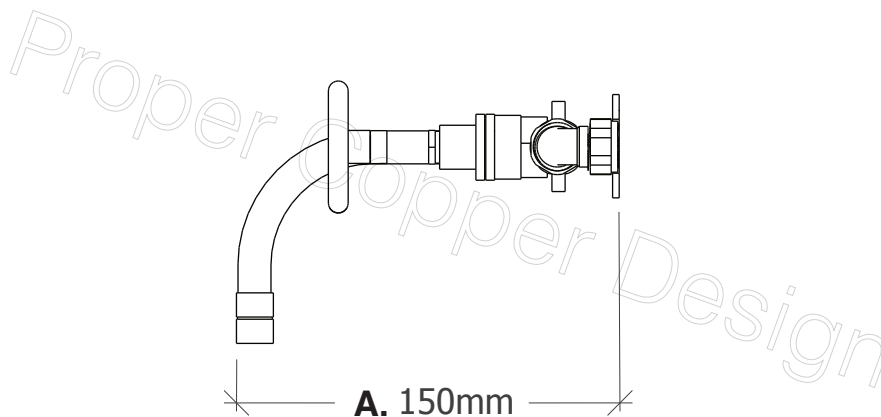

Name	Farmhouse Vintage (15mm Pipe Diameter)
Function	Mixer Tap / Faucet (Wall Mounted)
Material	Genuine Brass

A. Total Projection	150mm / 15cm / 5.90" Inches
B. Total Height	130mm / 13cm / 5.11" Inches
C. Pipe Inlet Centres	405mm / 40.5cm / 15.9" Inches

FRONT

SIDE

Custom sizes and finishes available upon request