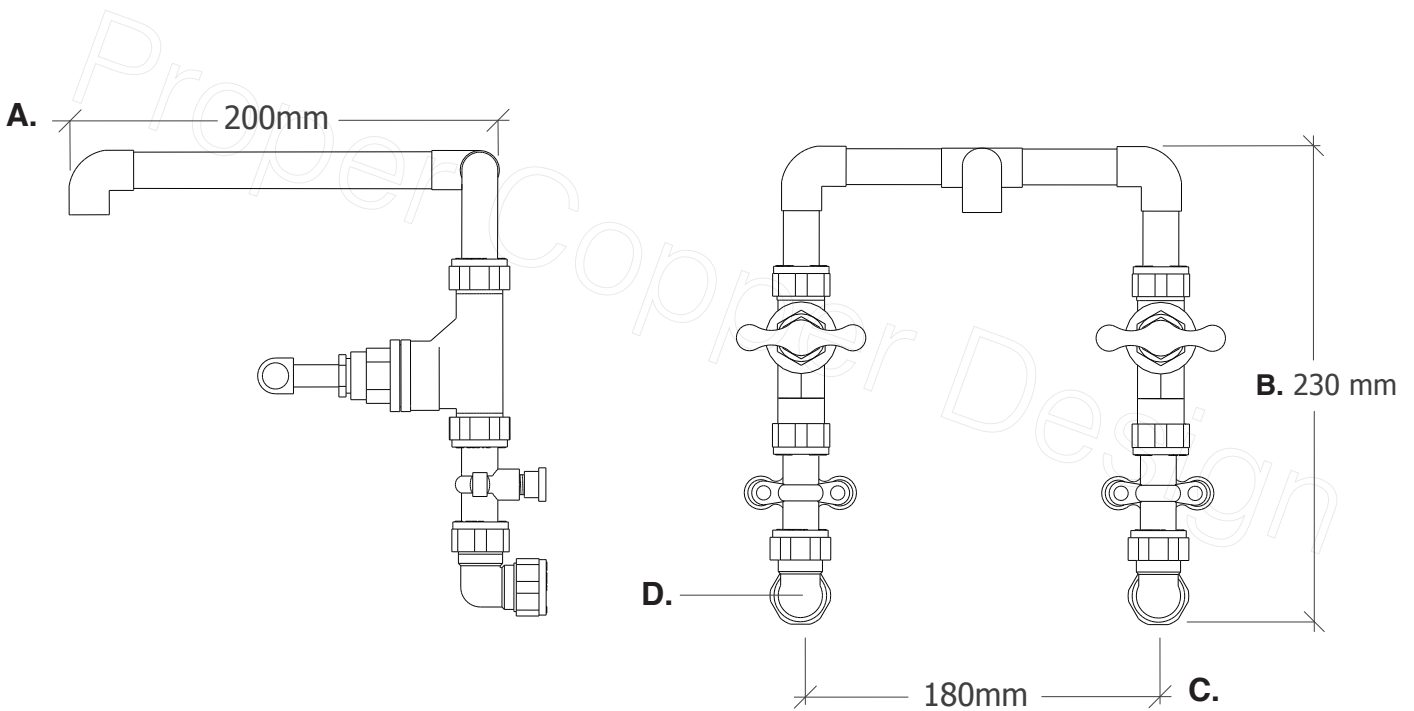

Name	Duna (22mm Pipe Diameter)
Function	Mixer Tap / Faucet (Wall Mounted)
Material	Genuine Copper and Brass

A. Total Projection	200mm / 20cm / 7.87" Inches
B. Total Height	230mm / 23cm / 9.64" Inches
C. Pipe Inlet Centres	180mm / 18cm / 7.08" Inches
D. Pipe Inlet Diameter	15mm / 1.5cm / 0.59" Inches