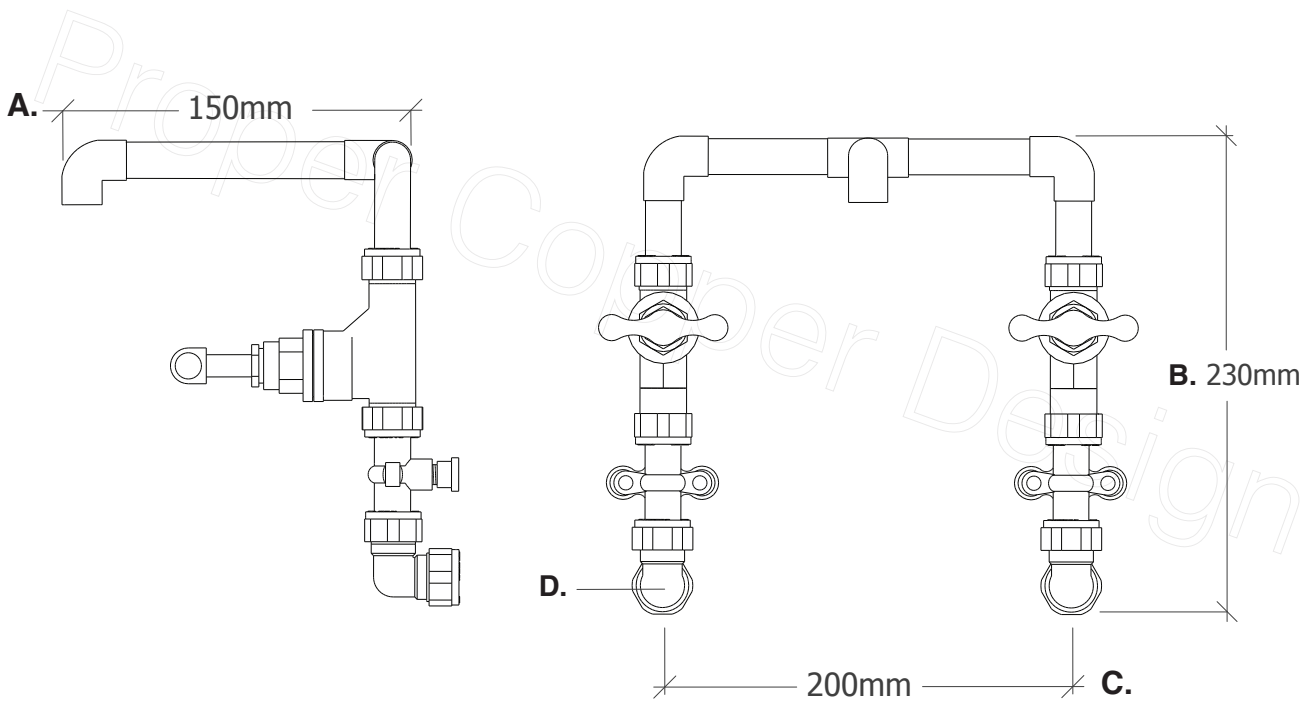

Name	Duna (22mm Pipe Diameter)
Function	Mixer Tap / Faucet (Wall Mounted)
Material	Genuine Copper and Brass

A. Total Projection	200mm / 20cm / 7.87" Inches
B. Total Height	230mm / 23cm / 9.64" Inches
C. Pipe Inlet Centres	180mm / 18cm / 7.08" Inches
D. Pipe Inlet Diameter	15mm / 1.5cm / 0.59" Inches