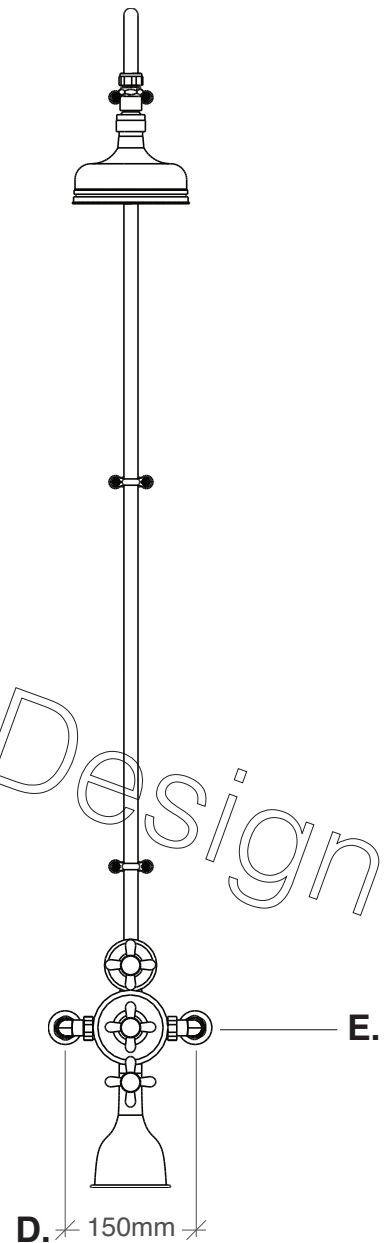

Name	Bodacious (15mm Pipe Diameter)
Function	Shower
Material	Genuine Copper and Brass

A. Showerhead Dimensions	200mm / 20cm / 7.87" Inches
B. Total Projection	410mm / 41cm / 16.14" Inches
C. Total Height	1750mm / 175cm / 68.89" Inches
D. Pipe Inlet Centres	150mm / 15cm / 5.90" Inches
E. Pipe Inlet Diameter	15mm / 1.5cm / 0.59" Inches

Custom sizes and finishes available upon request

Proper Copper Design