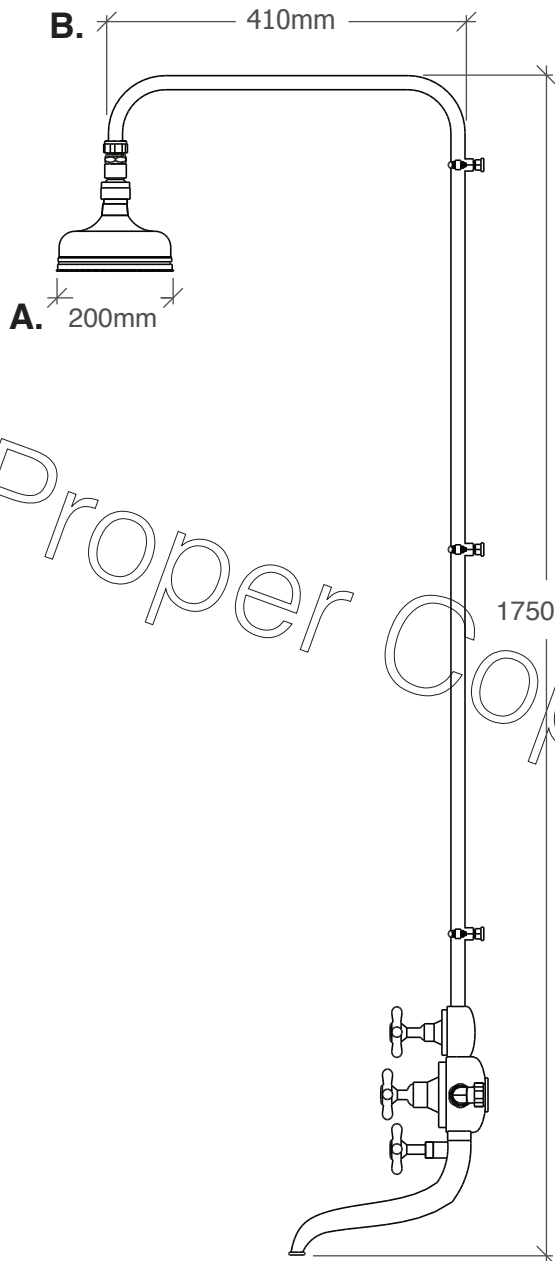

Name	Bodacious (15mm Pipe Diameter)
Function	Shower
Material	Genuine Copper and Brass

A. Showerhead Dimensions	200mm / 20cm / 7.87" Inches
B. Total Projection	410mm / 41cm / 16.14" Inches
C. Total Height	1750mm / 175cm / 68.89" Inches
D. Pipe Inlet Centres	150mm / 15cm / 5.90" Inches
E. Pipe Inlet Diameter	15mm / 1.5cm / 0.59" Inches

Custom sizes and finishes available upon request

Proper Copper Design