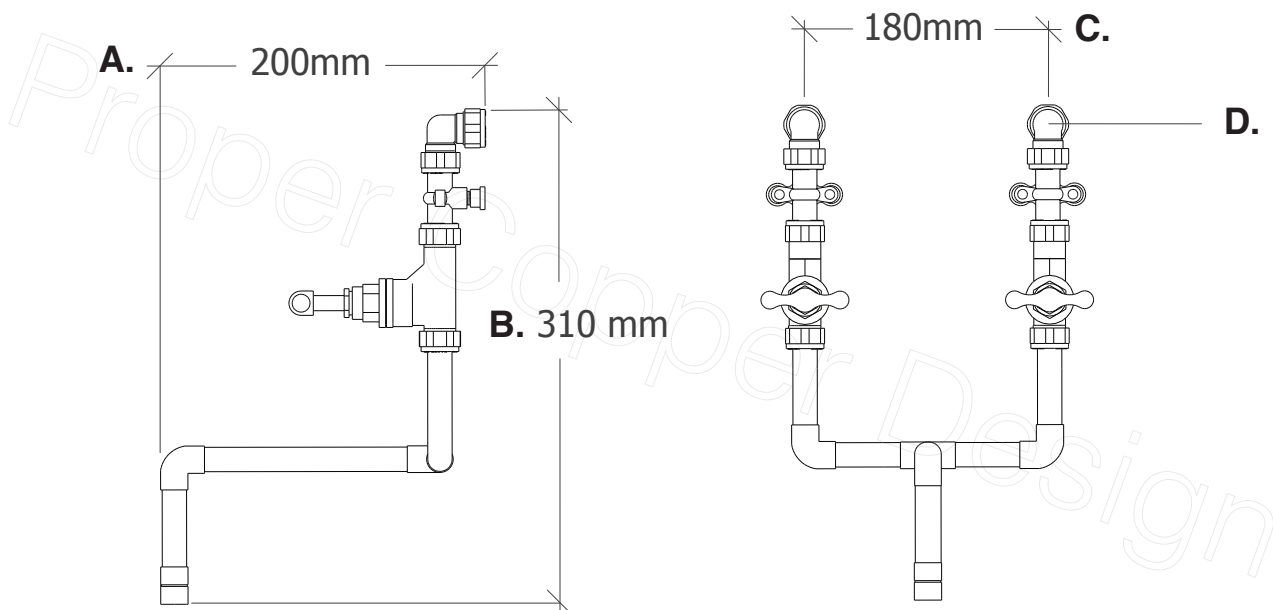

Name	Almendares (15mm Pipe Diameter)
Function	Mixer Tap / Faucet (Wall Mounted)
Material	Genuine Copper and Brass

A. Total Projection	200mm / 20cm / 7.87" Inches
B. Total Height	310mm / 31cm / 12.20" Inches
C. Pipe Inlet Centres	180mm / 18cm / 7.08" Inches
D. Pipe Inlet Diameter	15mm / 1.5cm / 0.59" Inches