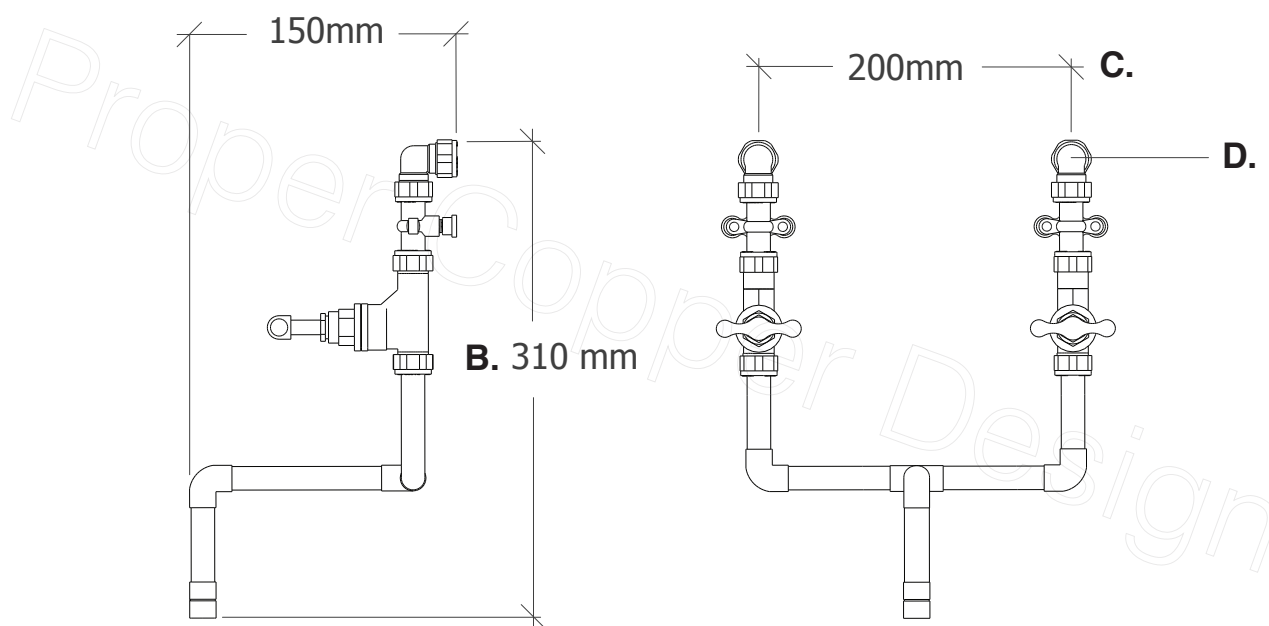

Name	Almendares (15mm Pipe Diameter)
Function	Mixer Tap / Faucet (Wall Mounted)
Material	Genuine Copper and Brass

A. Total Projection	150mm / 15cm / 5.90" Inches
B. Total Height	310mm / 31cm / 12.20" Inches
C. Pipe Inlet Centres	200mm / 20cm / 7.87" Inches
D. Pipe Inlet Diameter	15mm / 1.5cm / 0.59" Inches