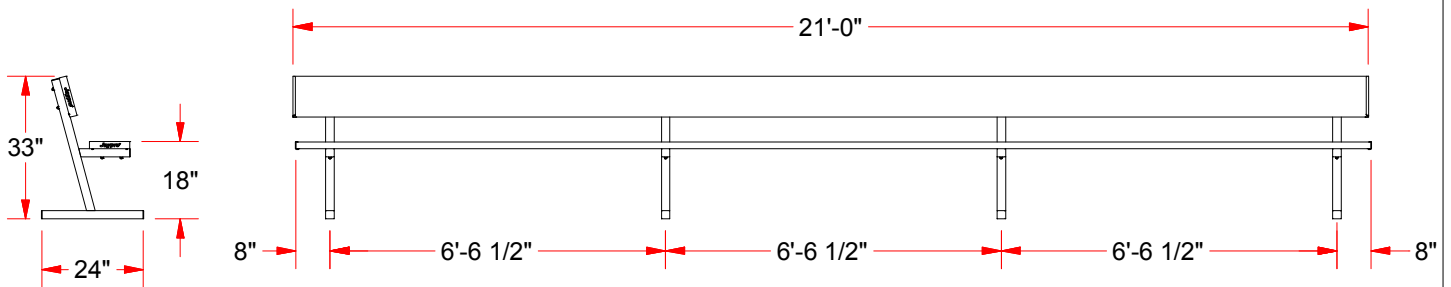

PB-10

21' PORTABLE PLAYERS BENCH
WITH SEAT BACK

www.jaypro.com

INNOVATION, PERFORMANCE
AND COMMITMENT SINCE 1953

DRAWING NAME / PART NUMBER:

PB-10

DRAWN BY: Moune T.	ISSUE DATE: 8/22/2013
CHKD BY: WVB	CHK DATE: 5/8/2014
SHEET: 1 OF 1