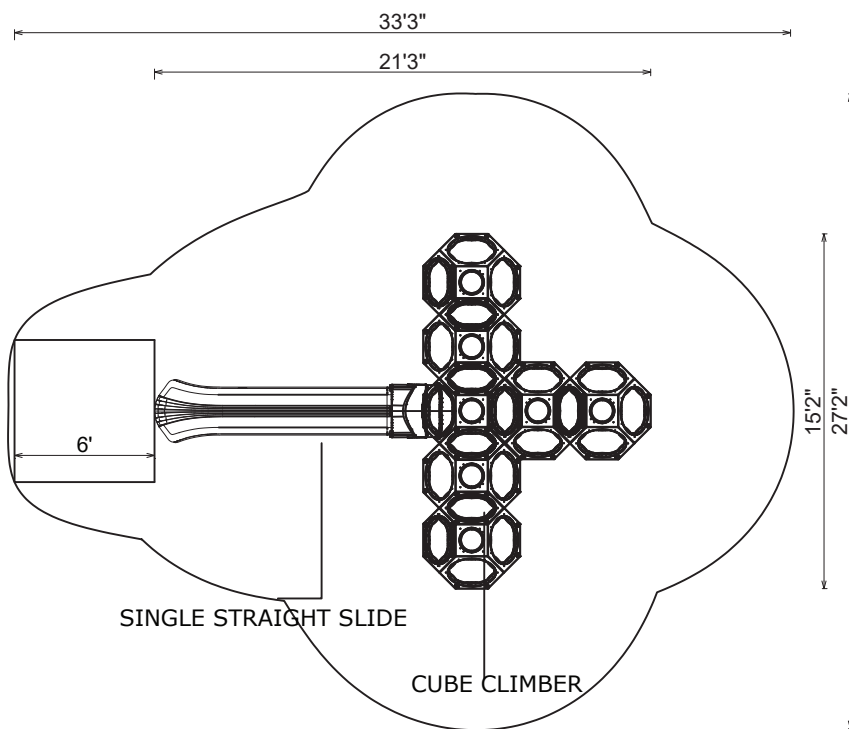

Use Zone: 28' x 34'

Age Group: 2-12

Occupancy: 8-12

Free Shipping!

**COMPONENTS:**

Drawing#: iK-2005 FS-31157 zh190602-04-1a

**Notes:**

This play structure design meets ADA accessibility guidelines established in ASTM-1487 and CPSC guidelines. All playground equipment should be installed over ADA accessible safety surfacing

Critical Fall Height **96"**

Structure Size: **15'2"x 21'3"x 7'**

Use Zone: **27'2"x 33'3"**

Surface Area: **952 sq ft**

Child Capacity: **8-12**

Age Range: **2-12**

Post Diameter: **.**

Weight: **735** LBS

Color Information:

Metal Rails: **Pacific Blue**

Slides: **Pacific Blue**

Climber: **Yellow/Pacific Blue**