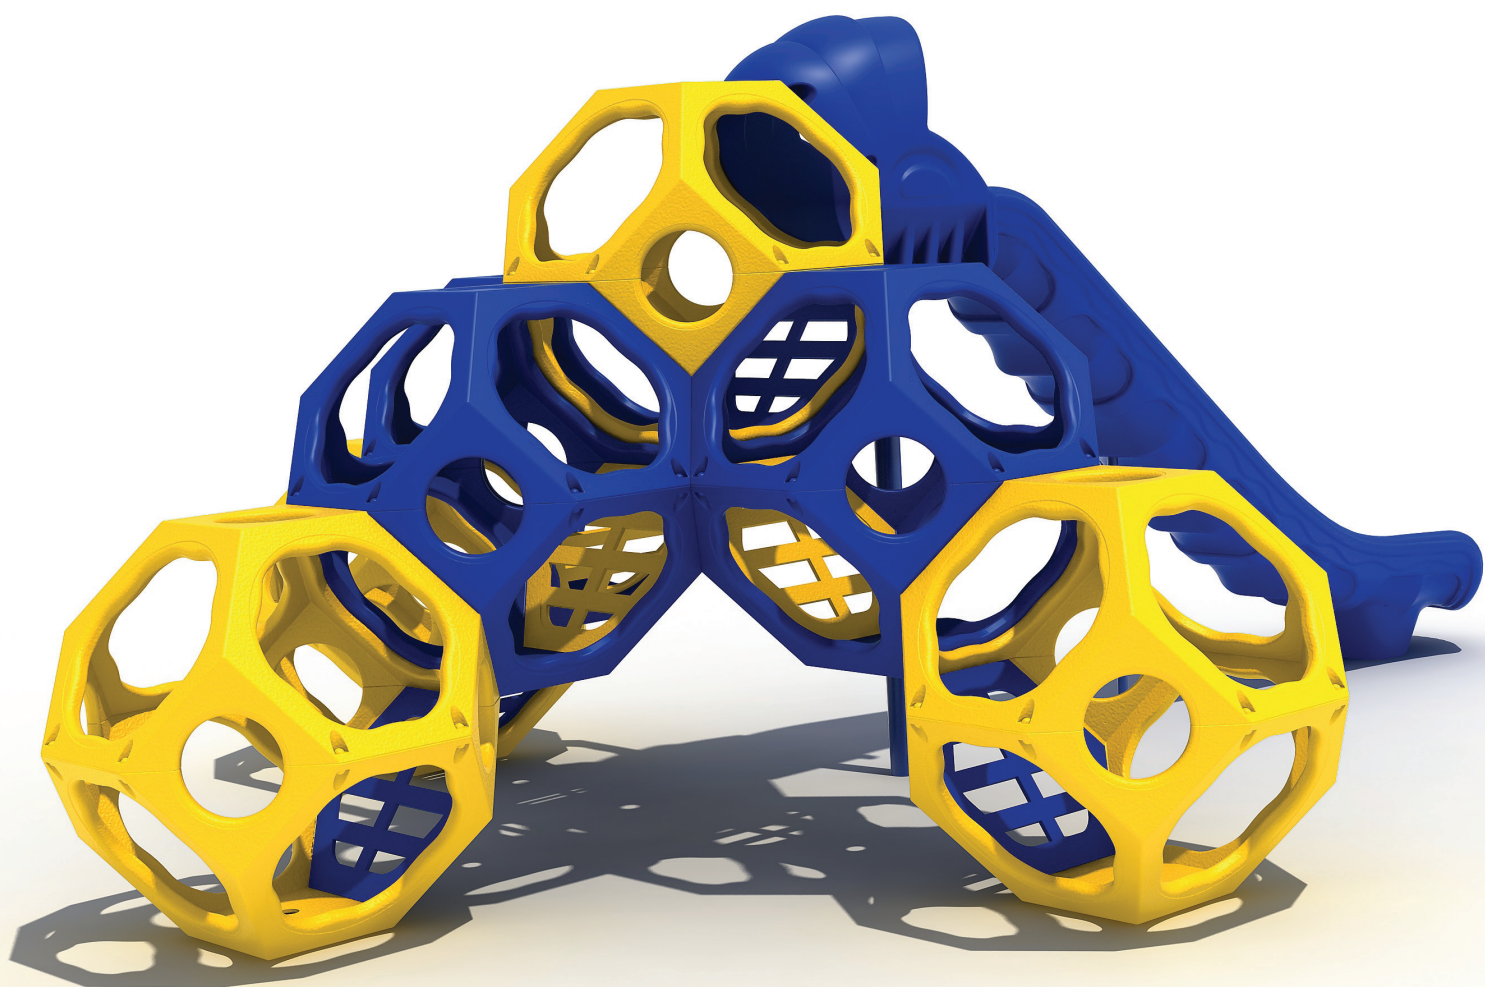

Use Zone: 28' x 34'

Age Group: 2-12

Occupancy: 8-12

Free Shipping!

**COMPONENTS:**

Drawing#: iK-2005 FS-31157 zh190602-04-1a

**Notes:**

This play structure design meets ADA accessibility guidelines established in ASTM-1487 and CPSC guidelines. All playground equipment should be installed over ADA accessible safety surfacing

Critical Fall Height **96"**

Structure Size: **15'2"x 21'3"x 7'**

Use Zone: **27'2"x 33'3"**

Surface Area: **952 sq ft**

Child Capacity: **8-12**

Age Range: **2-12**

Post Diameter: **.**

Weight: **735** LBS

Color Information:

Metal Rails: **Pacific Blue**

Slides: **Pacific Blue**

Climber: **Yellow/Pacific Blue**