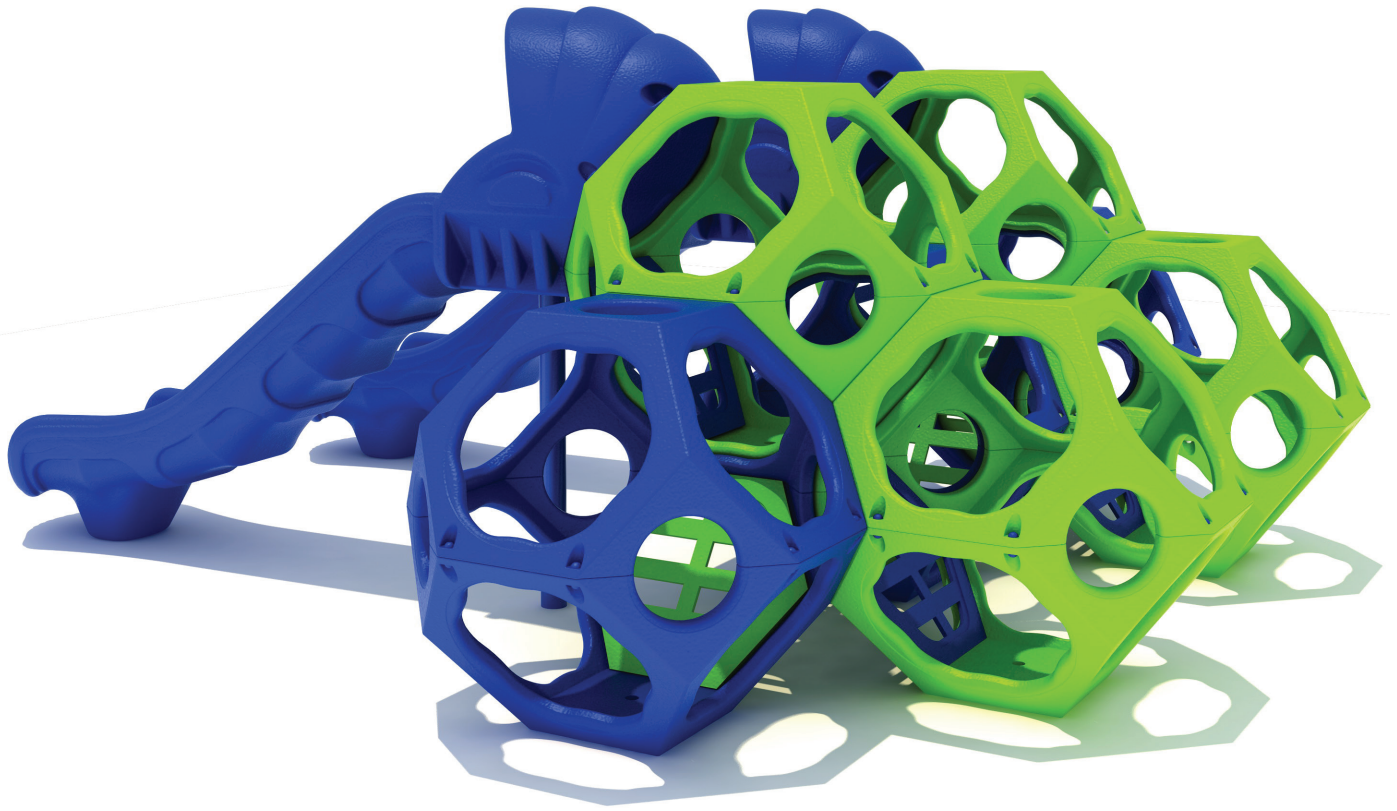

Use Zone: 28' x 28'

Age Group: 2-12

Occupancy: 10-14

Free Shipping!

COMPONENTS:

iK-2001 FS-30908 PA-191210-7-10

Notes:

This play structure design meets ADA accessibility guidelines established in ASTM-1487 and CPSC guidelines. All playground equipment should be installed over ADA accessible safety surfacing

Critical Fall Height .

Structure Size: 15'2"x 15'5"x 7'

Use Zone: 27'2"x 27'5"

Surface Area: 784 sq ft

Child Capacity: 10-14

Age Range: 2-12

Post Diameter: .

Weight: 1066 LBS

Color Information:

Slides: Pacific Blue

Climber: Pacific Blue/Lime Green