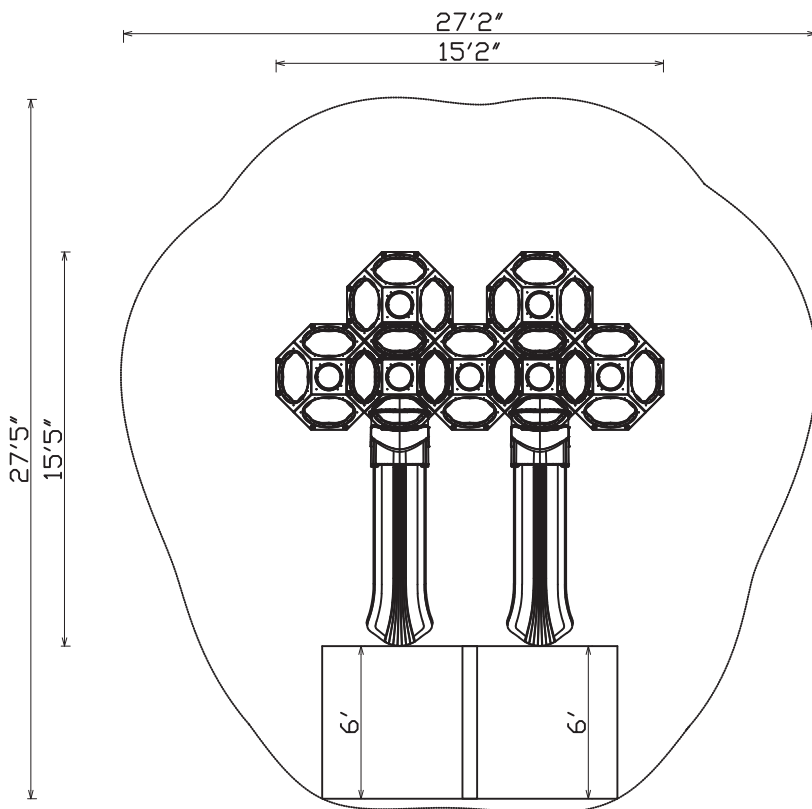

Use Zone: 28' x 28'

Age Group: 2-12

Occupancy: 10-14

Free Shipping!

COMPONENTS:

iK-2001 FS-30908 PA-191210-7-10

Notes:

This play structure design meets ADA accessibility guidelines established in ASTM-1487 and CPSC guidelines. All playground equipment should be installed over ADA accessible safety surfacing

Critical Fall Height .

Structure Size: 15'2"x 15'5"x 7'

Use Zone: 27'2"x 27'5"

Surface Area: 784 sq ft

Child Capacity: 10-14

Age Range: 2-12

Post Diameter: .

Weight: 1066 LBS

Color Information:

Slides: Pacific Blue

Climber: Pacific Blue/Lime Green