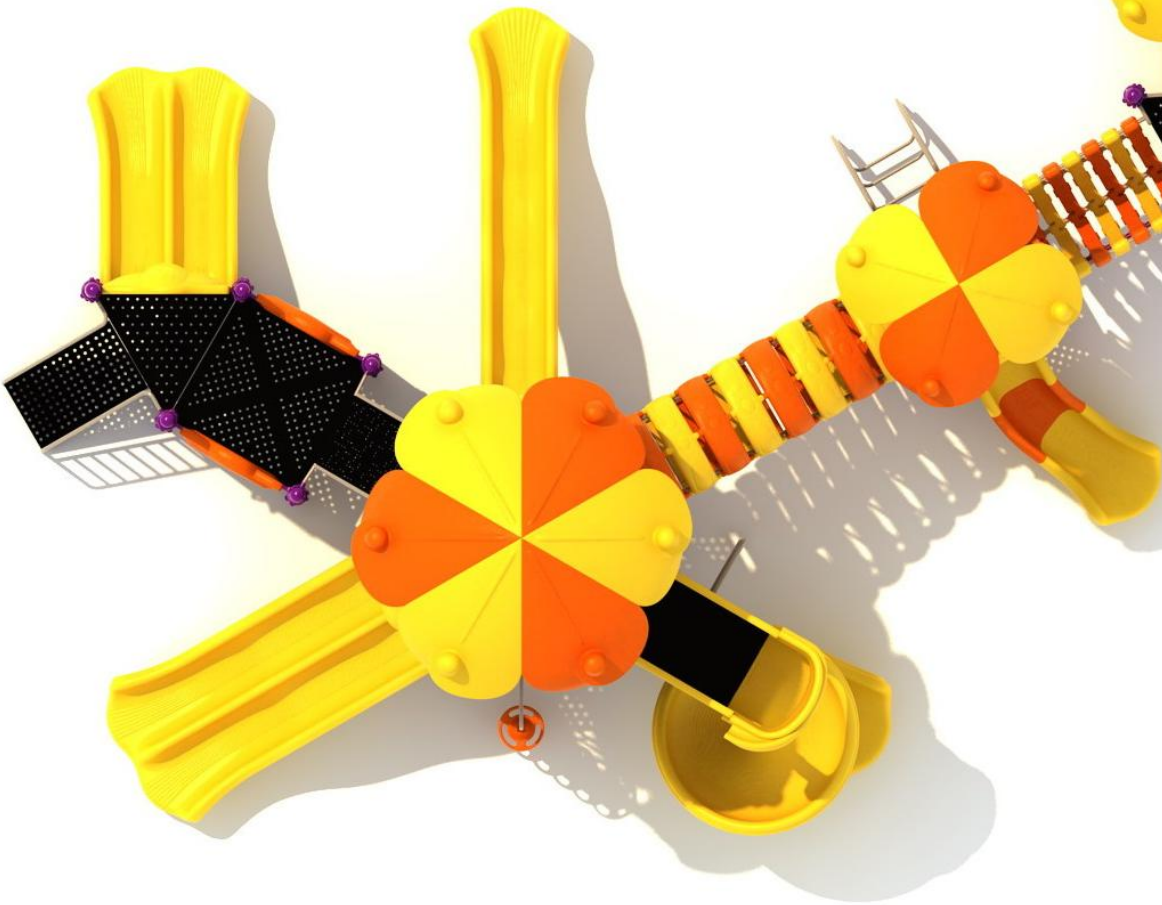

Use Zone: 50ft x 45ft

Age Group: 5-12

Occupancy: 48-52

Free Shipping!

COMPONENT: Floating Tunnel
Tower / Frog Pad Challenge Ladder
/ Ring Swing Challenge Ladder /
Cylinder Spinner / Boulder Climber
/ Single Sectional Slide / Cargo
Climber / Climber / Climber / Crab
Pods / Saddle Slide / Cylinder
Spinner