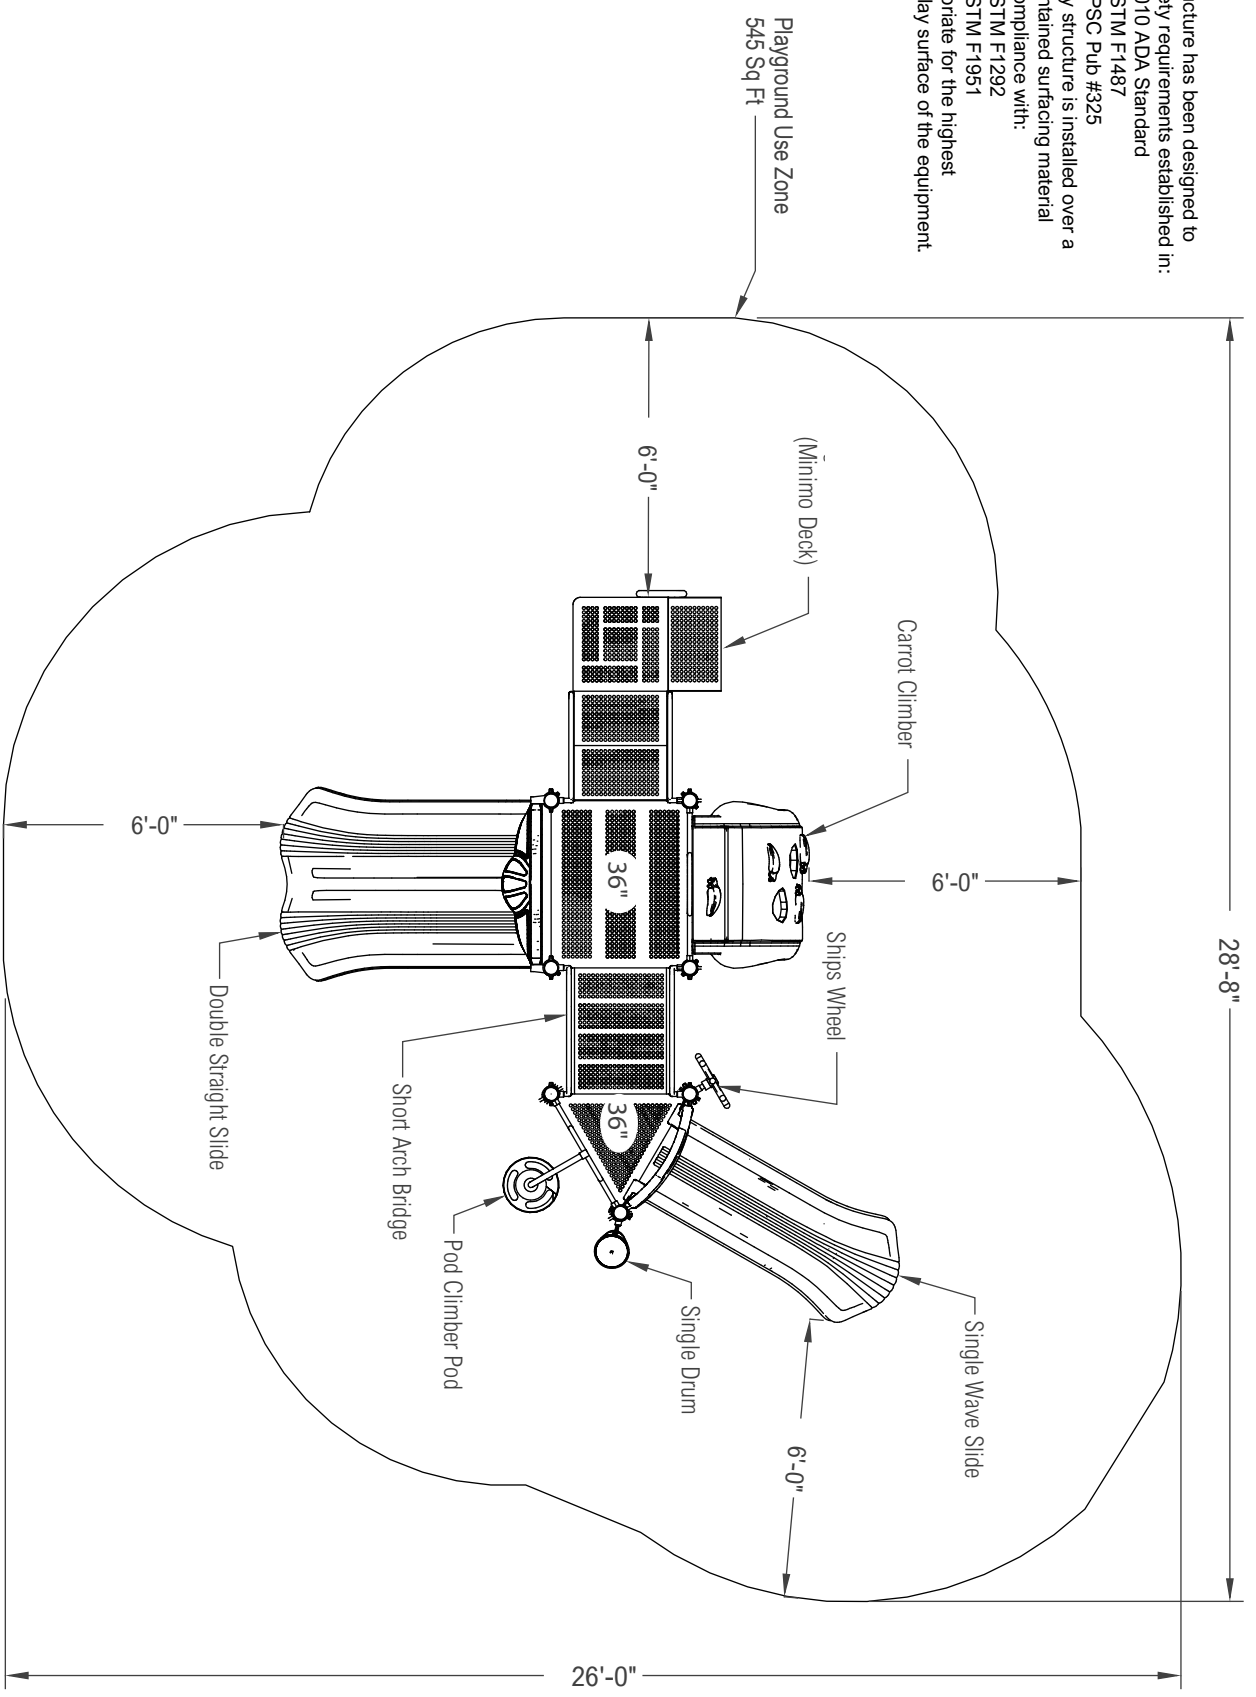

Use Zone: 29' x 27'

Age Group: 2-5

Occupancy: 18-22

Free Shipping!

COMPONENTS: Carrot Climber / Ships Wheel / Single Wave Slide / Single Drum / Pod Climber Pod / Short Arch Bridge / Double Straight Slide / Minimo Deck

Compliance:
 This play structure has been designed to meet the safety requirements established in:

- 2010 ADA Standard
- ASTM F1487
- CPSC Pub #325

when the play structure is installed over a properly maintained surfacing material which is in compliance with:

- ASTM F1292
- ASTM F1951

and is appropriate for the highest designated play surface of the equipment.

The Cheetah Club

2022 QuickShip

Drawing No: **QS-22111**
 Date: **17 Nov 2021**
 Scale: **1/4" = 1'-0"**

Structure Size: **15'-10" x 13'-3" x 8'-2"**
 Recommended Use Zone: **28'-8" x 26'-1"**
 Surface Area: **545 Sq Ft**

HDPS: **3'-0"**
 Age Group: **2-5**
 Capacity: **20-24**