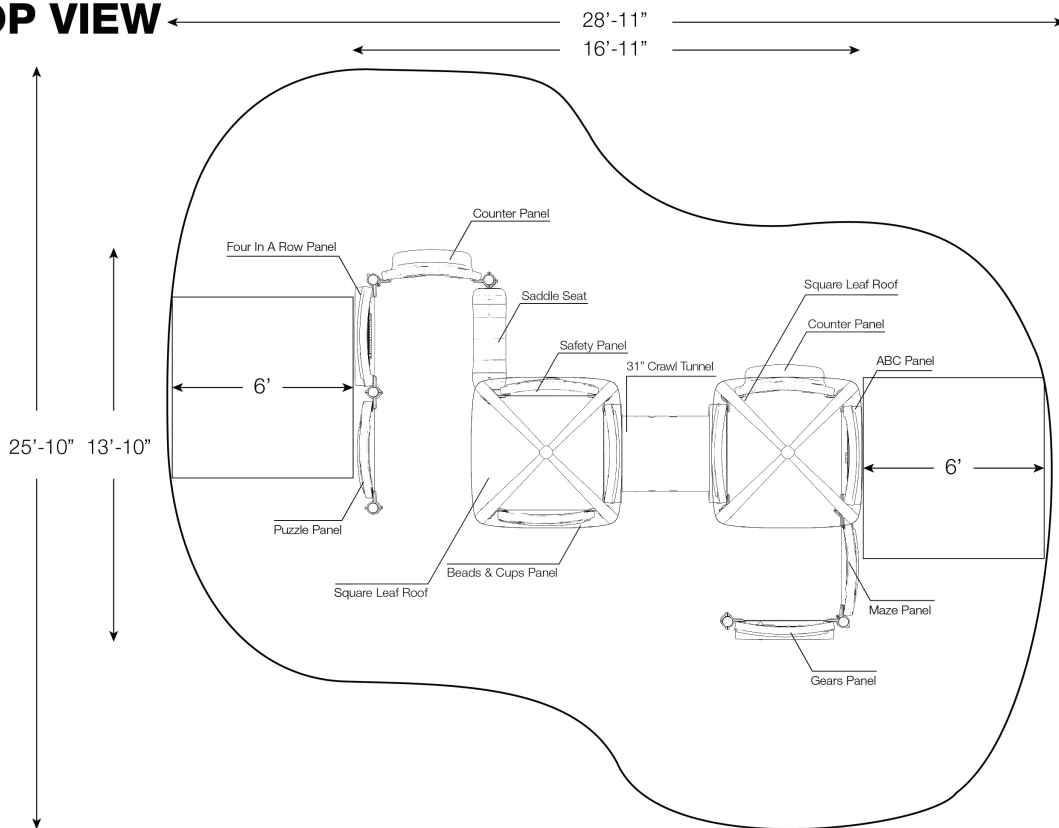

Use Zone: 24' x 28'

ADA Access: Yes

Age Range: 6-23 Months

Free Shipping!

**COMPONENTS:** Square Leaf Roof / Counter Panel / ABC Panel / Maze Panel / Gears Panel / Beads & Cups Panel / Square Leaf Roof / Puzzle Panel / Four In A Row Panel / Saddle Seat / Safety Panel / Crawl Tunnel

# TOP VIEW

Compliance:  
 This play structure has been designed to meet the safety requirements established in:

- 2010 ADA Standard
- ASTM F148
- CPSC Pub #325

when the play structure is installed over a properly maintained surfacing material which is in compliance with

- ASTM F292
- ASTM F1951

and is appropriate for the highest designated play surface of the structure.

<b>Project Name :</b>	Number: WP-350007N12	Structure Size: 16'-11"×13'-10"	Age Group: 6-23 Months	www.wisdomplayground.com
	Date:			
		Surface Area: 746 Sqft		