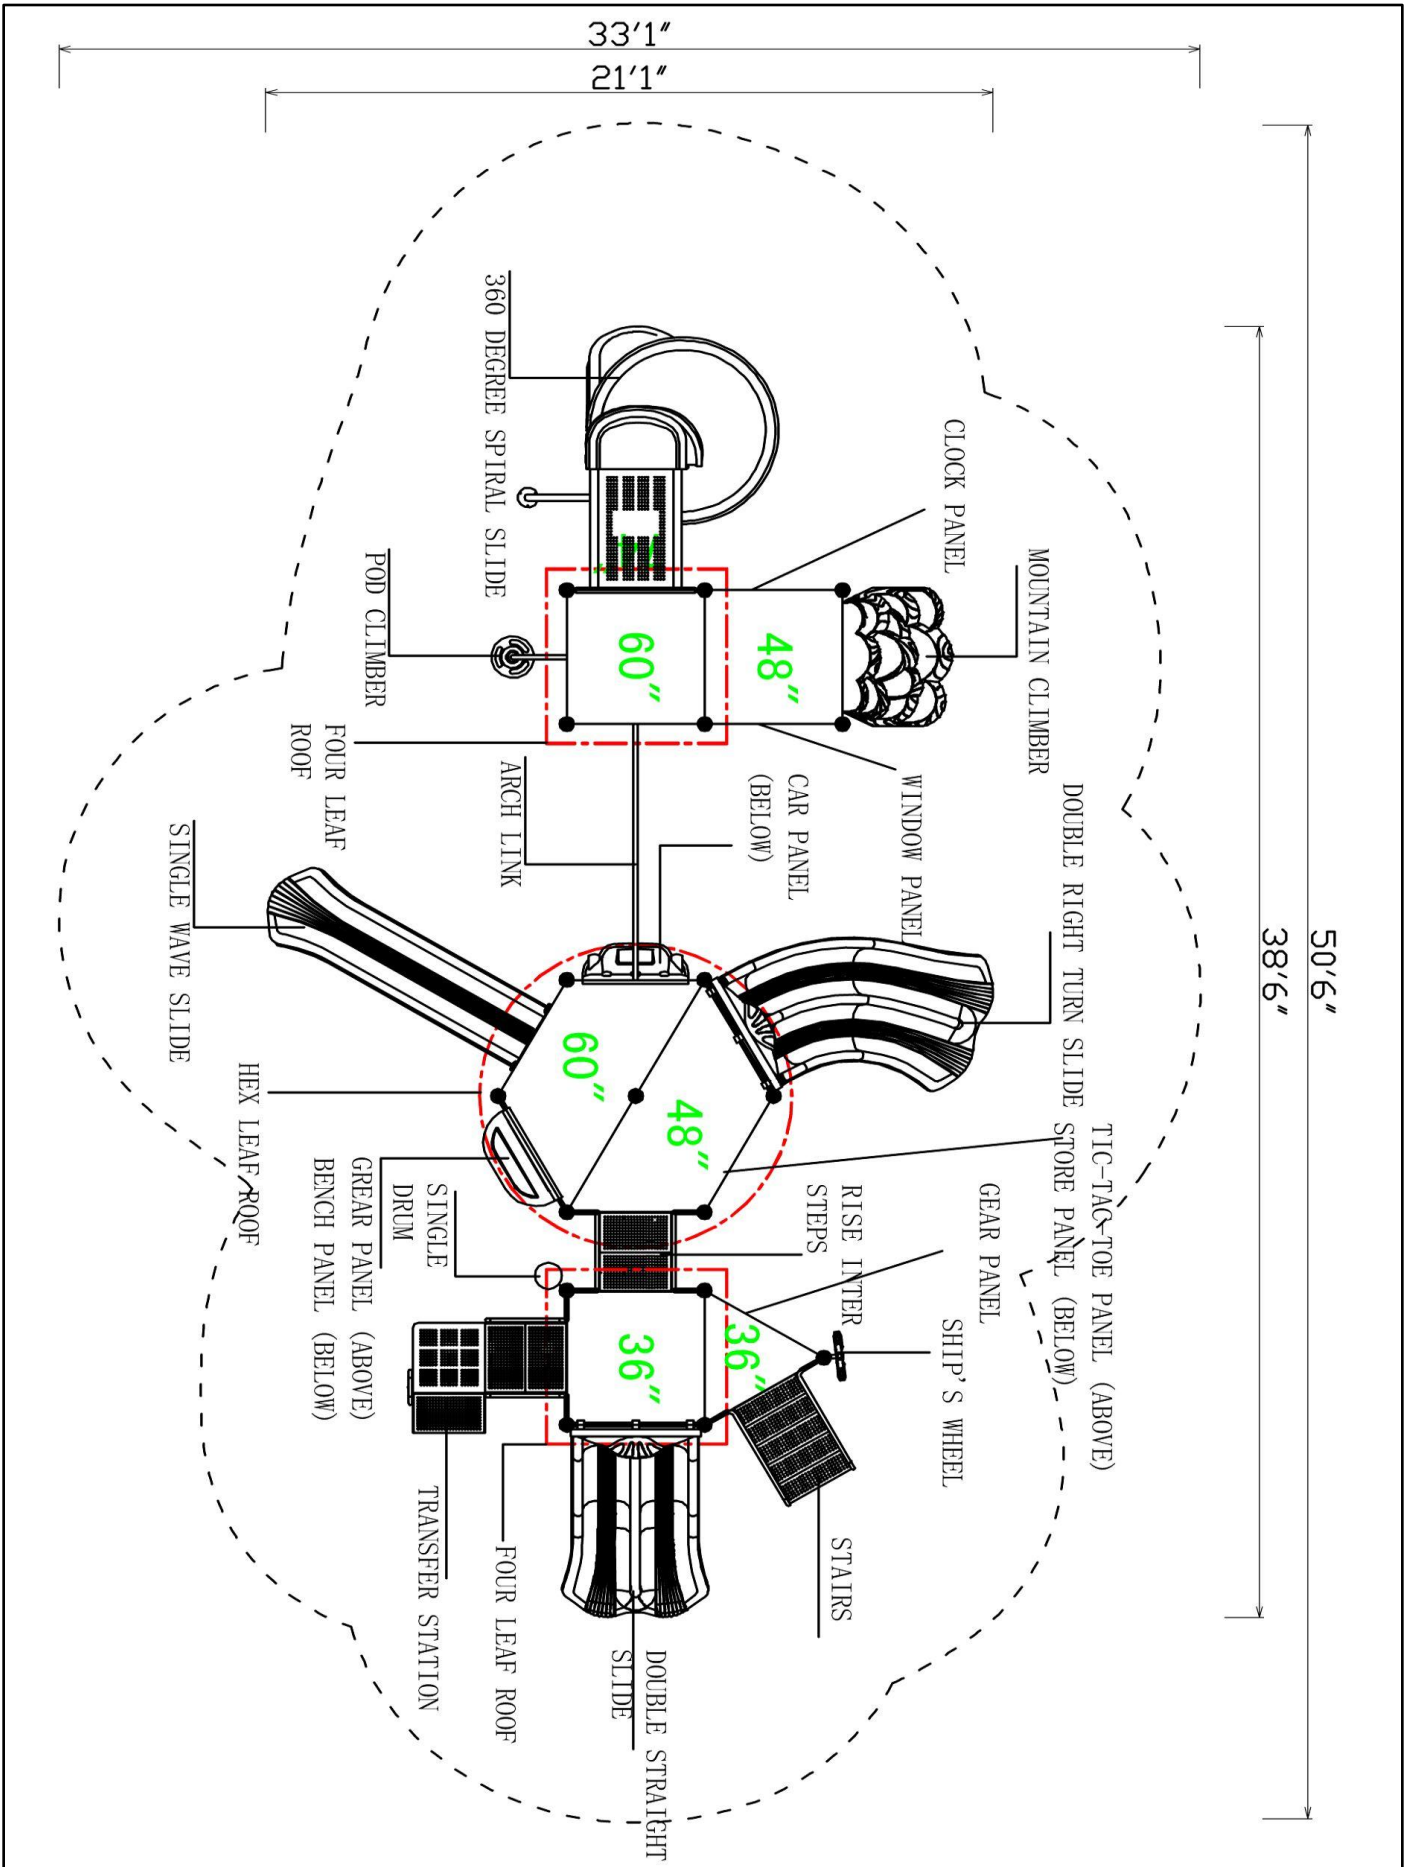

Use Zone: 55ft x 36ft

Age Group: 5-12

Occupancy: 50-54

Free Shipping!

COMPONENT: Floating Tunnel
Tower / Frod Pad Challenge Ladder
/ Ring Swing Challenge Ladder /
Cylinder Spinner / Boulder Climber
/ Single Sectional Slide / Cargo
Climber / Climber / Climber / Crab
Pods / Saddle Slide / Cylinder
Spinner

Post & Metal

Double Color Polyethylene

.75-inch

.48-inch

.24-inch

Single Color Polyethylene

.60-inch

Blow Mold Plastic