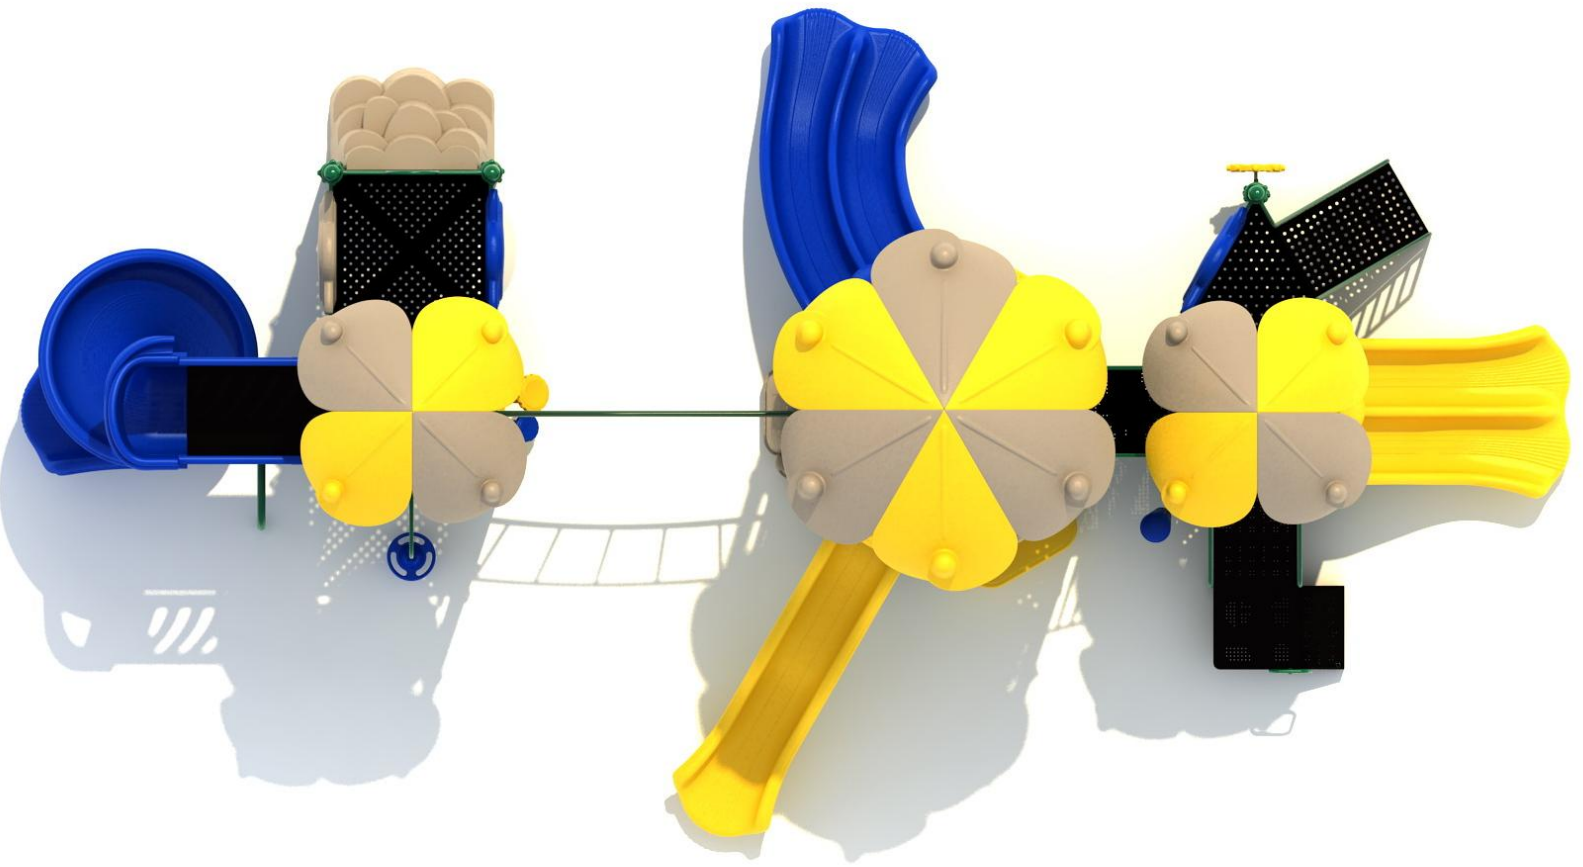

Use Zone: 55ft x 36ft

Age Group: 5-12

Occupancy: 50-54

Free Shipping!

COMPONENT: Floating Tunnel
Tower / Frod Pad Challenge Ladder
/ Ring Swing Challenge Ladder /
Cylinder Spinner / Boulder Climber
/ Single Sectional Slide / Cargo
Climber / Climber / Climber / Crab
Pods / Saddle Slide / Cylinder
Spinner