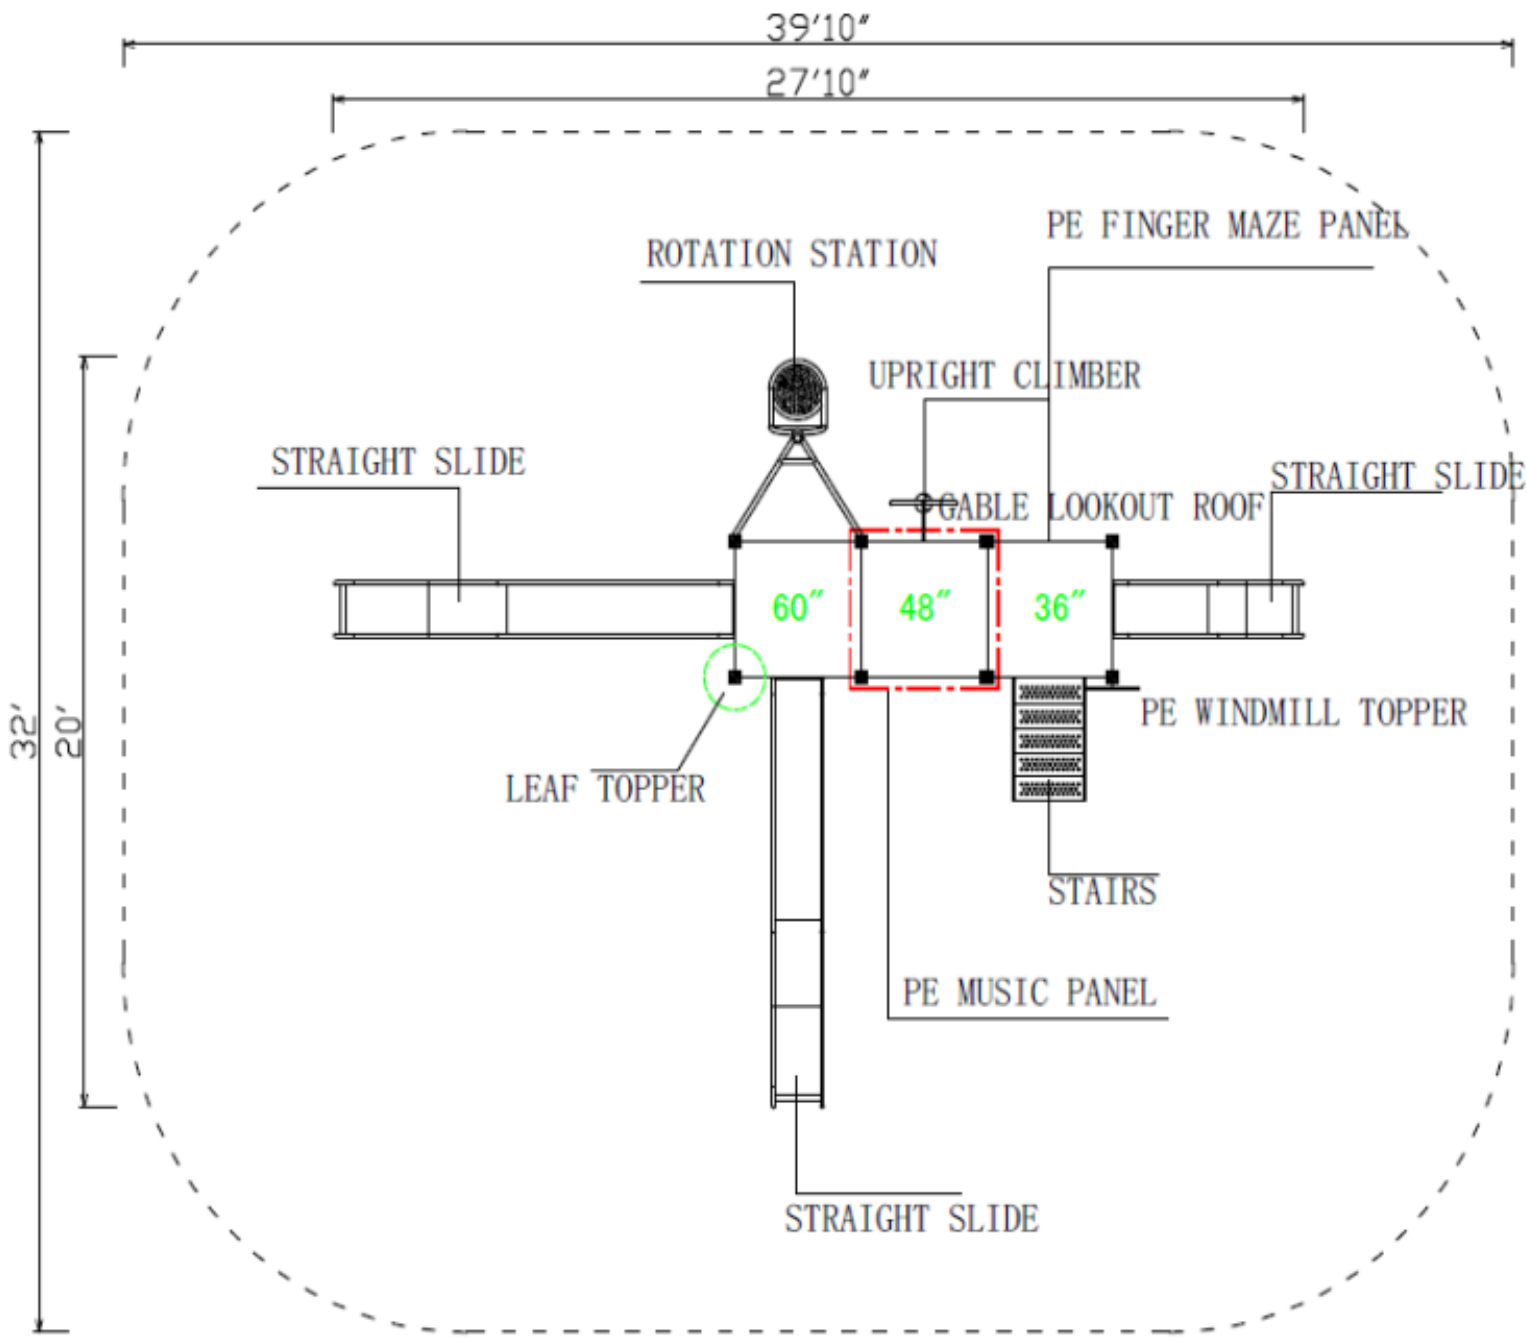

**Use Zone: 39' 10" x 32'**

**Overall Height: 14' 8"**

**Age Group: 2-12**

**Occupancy: 20 to 24**

**Free Shipping!**

**COMPONENT:** Straight Slide / Rotation Station / Upright Climber / PE Finger Maze Panel / Straight Slide / Gable Lookout Roof / PE Windmill Topper / Stairs / PE Music Panel / Straight Slide / Leaf Topper