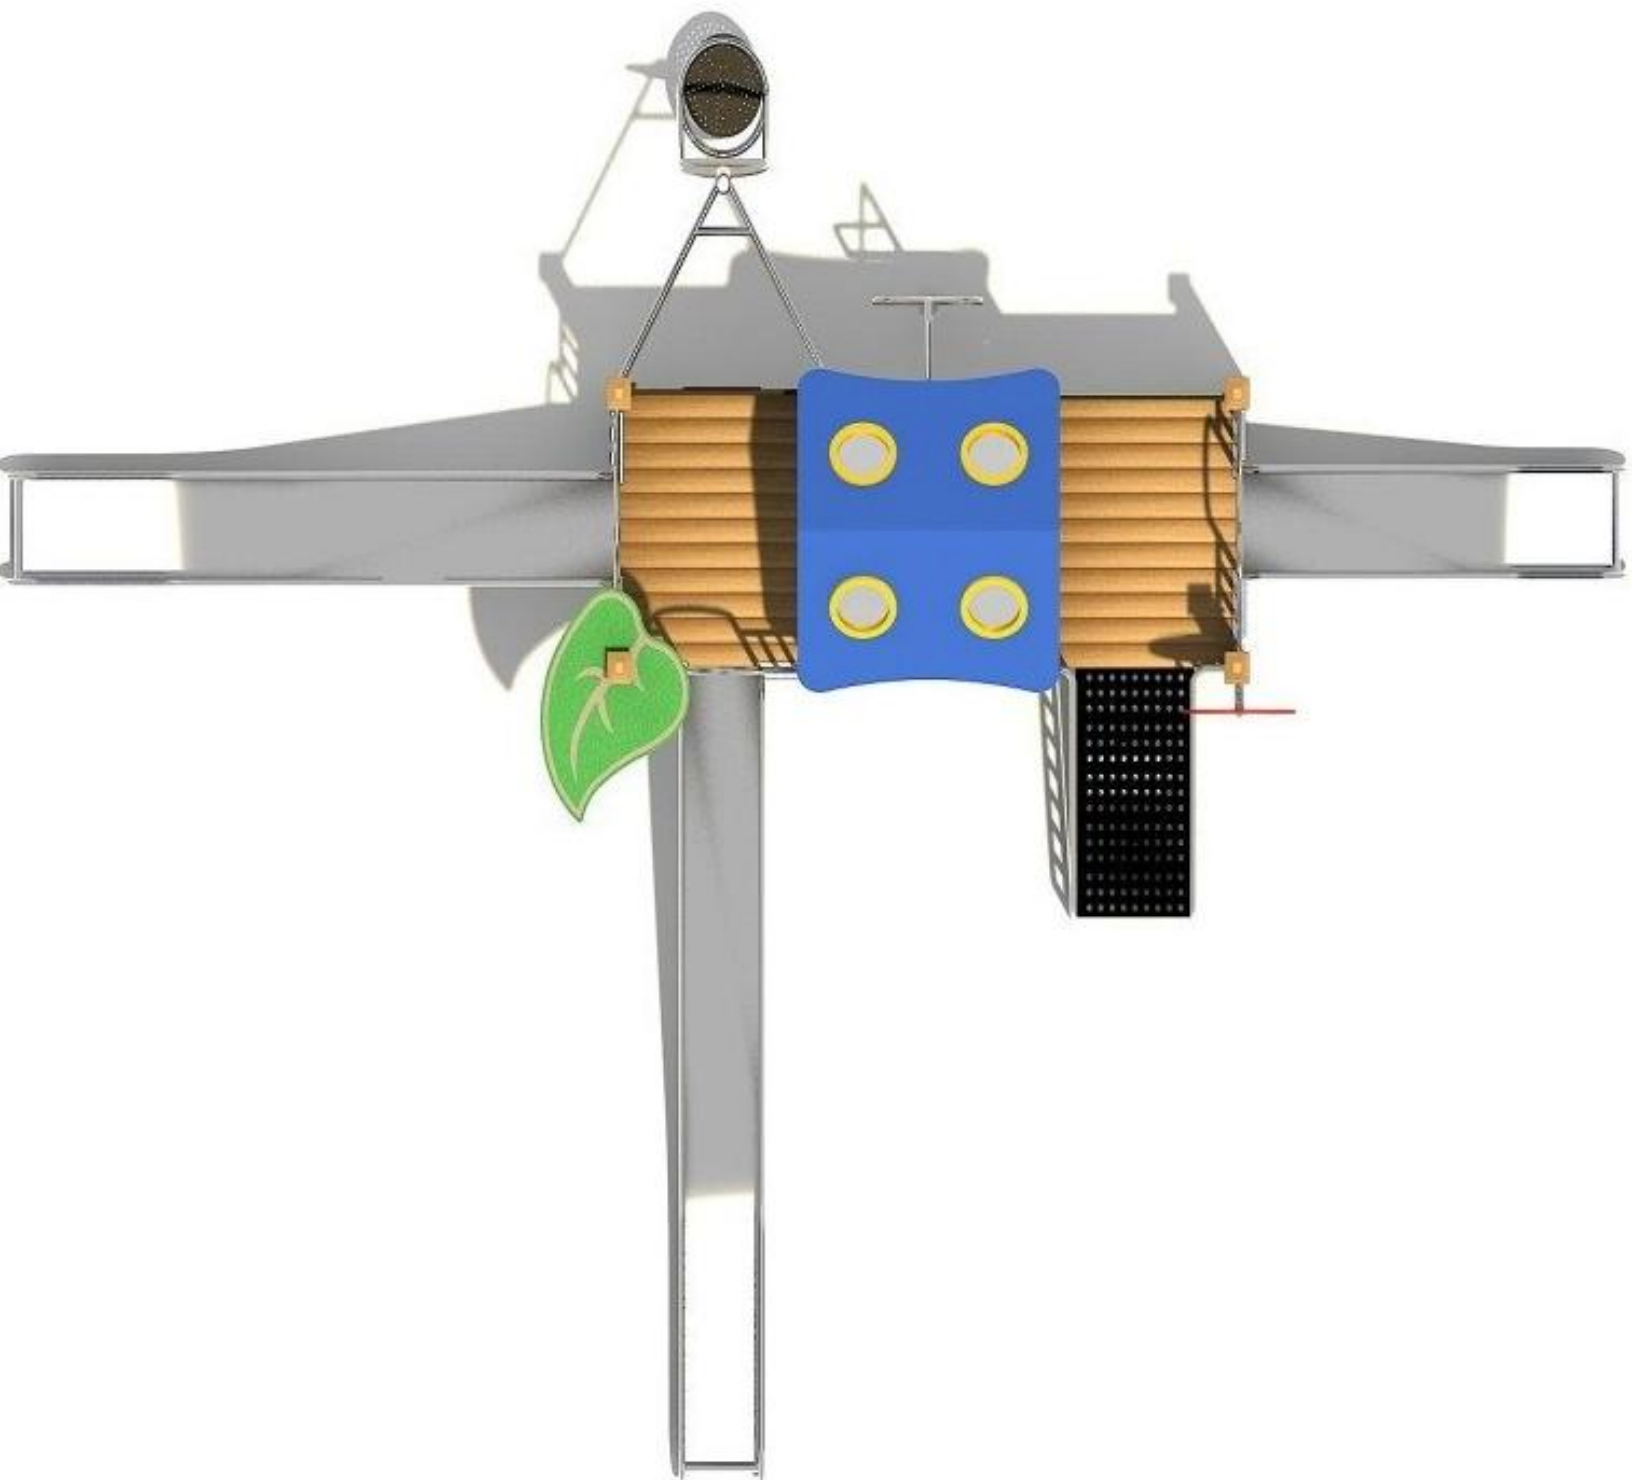

**Use Zone: 39' 10" x 32'**

**Overall Height: 14' 8"**

**Age Group: 2-12**

**Occupancy: 20 to 24**

**Free Shipping!**

**COMPONENT:** Straight Slide / Rotation Station / Upright Climber / PE Finger Maze Panel / Straight Slide / Gable Lookout Roof / PE Windmill Topper / Stairs / PE Music Panel / Straight Slide / Leaf Topper