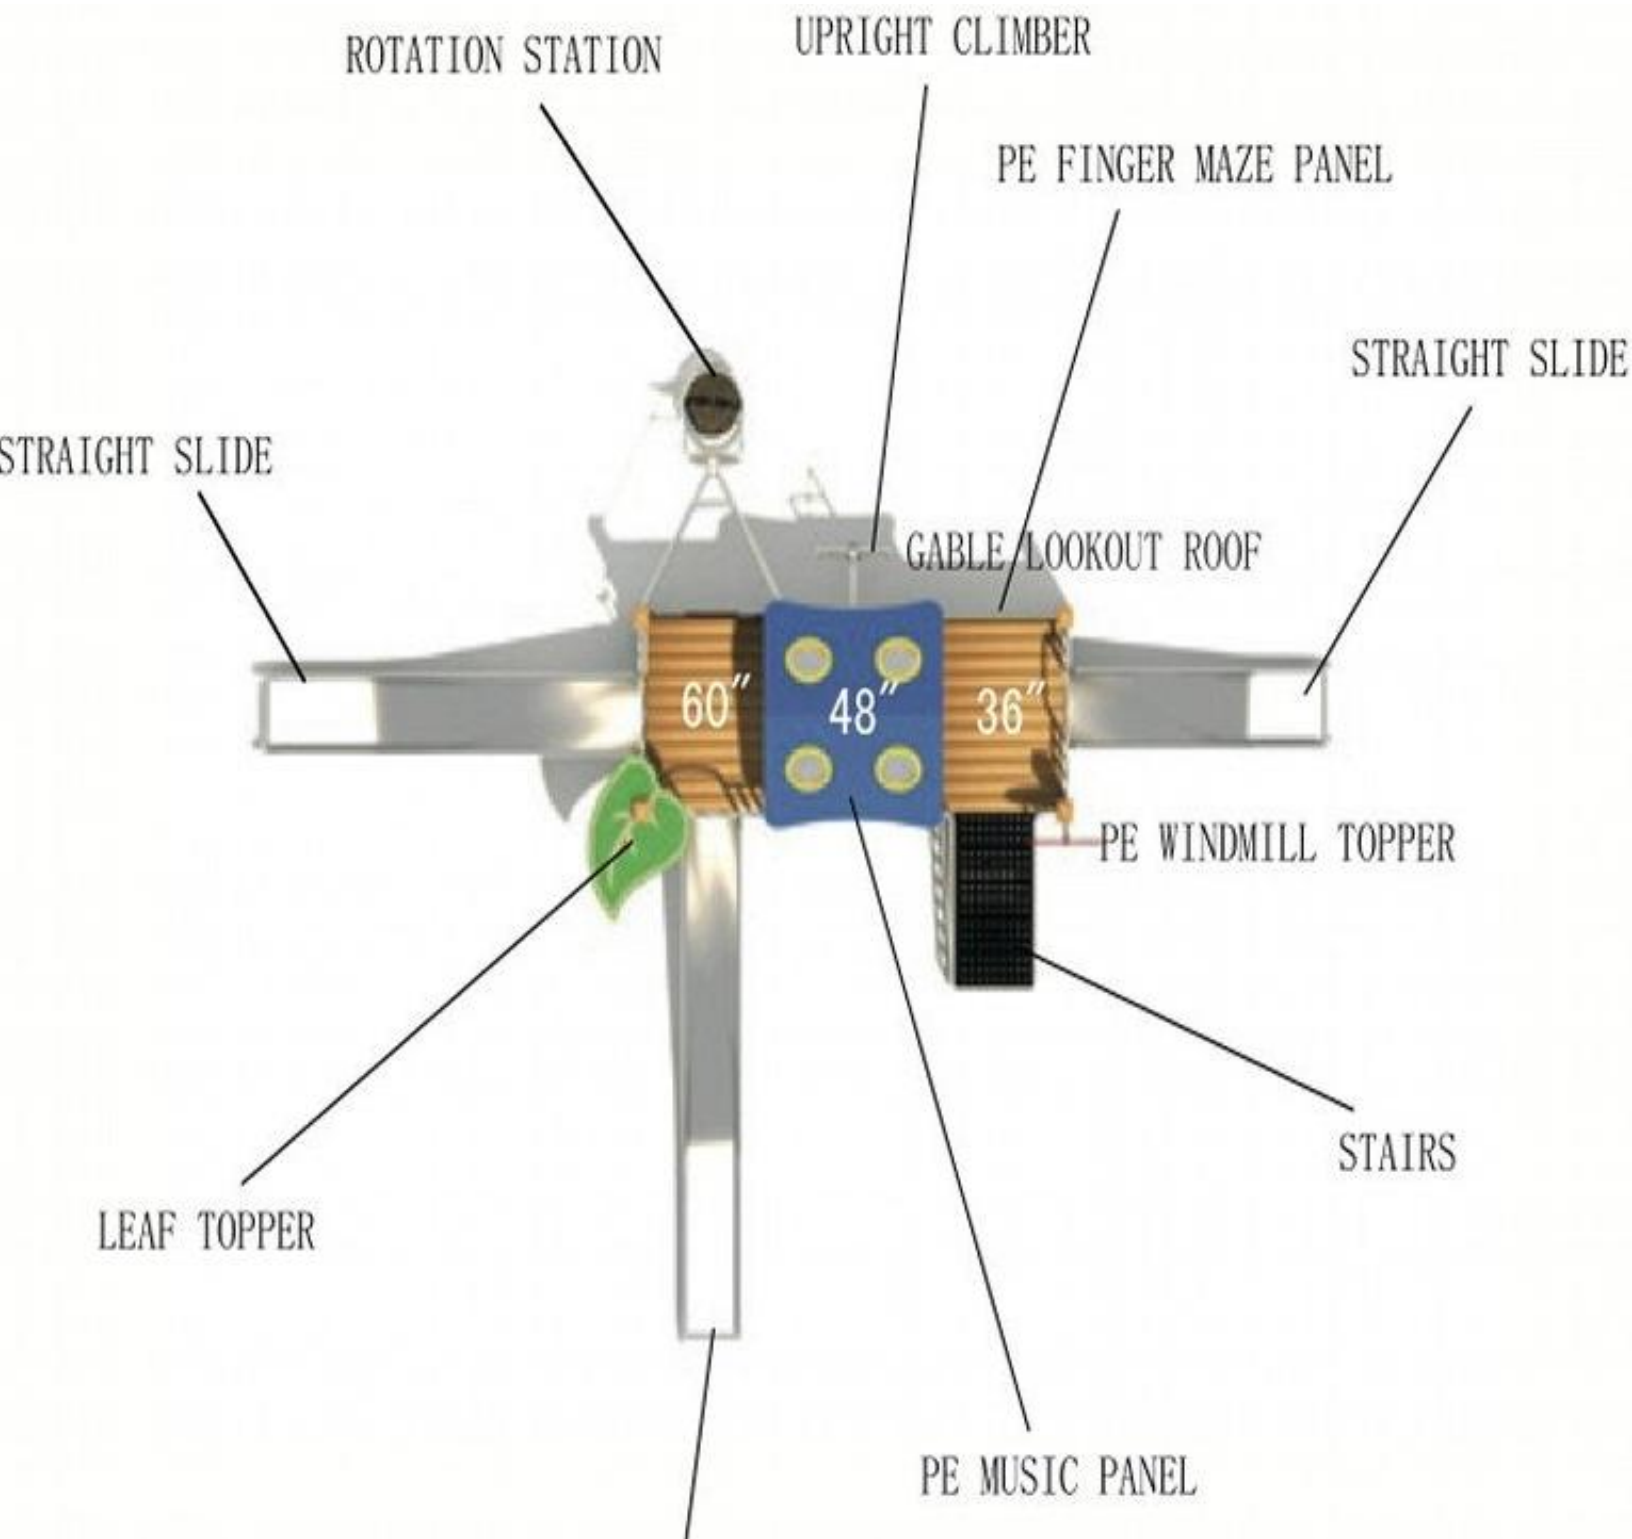

**Use Zone: 39' 10" x 32'**

**Overall Height: 14' 8"**

**Age Group: 2-12**

**Occupancy: 20 to 24**

**Free Shipping!**

**COMPONENT:** Straight Slide / Rotation Station / Upright Climber / PE Finger Maze Panel / Straight Slide / Gable Lookout Roof / PE Windmill Topper / Stairs / PE Music Panel / Straight Slide / Leaf Topper