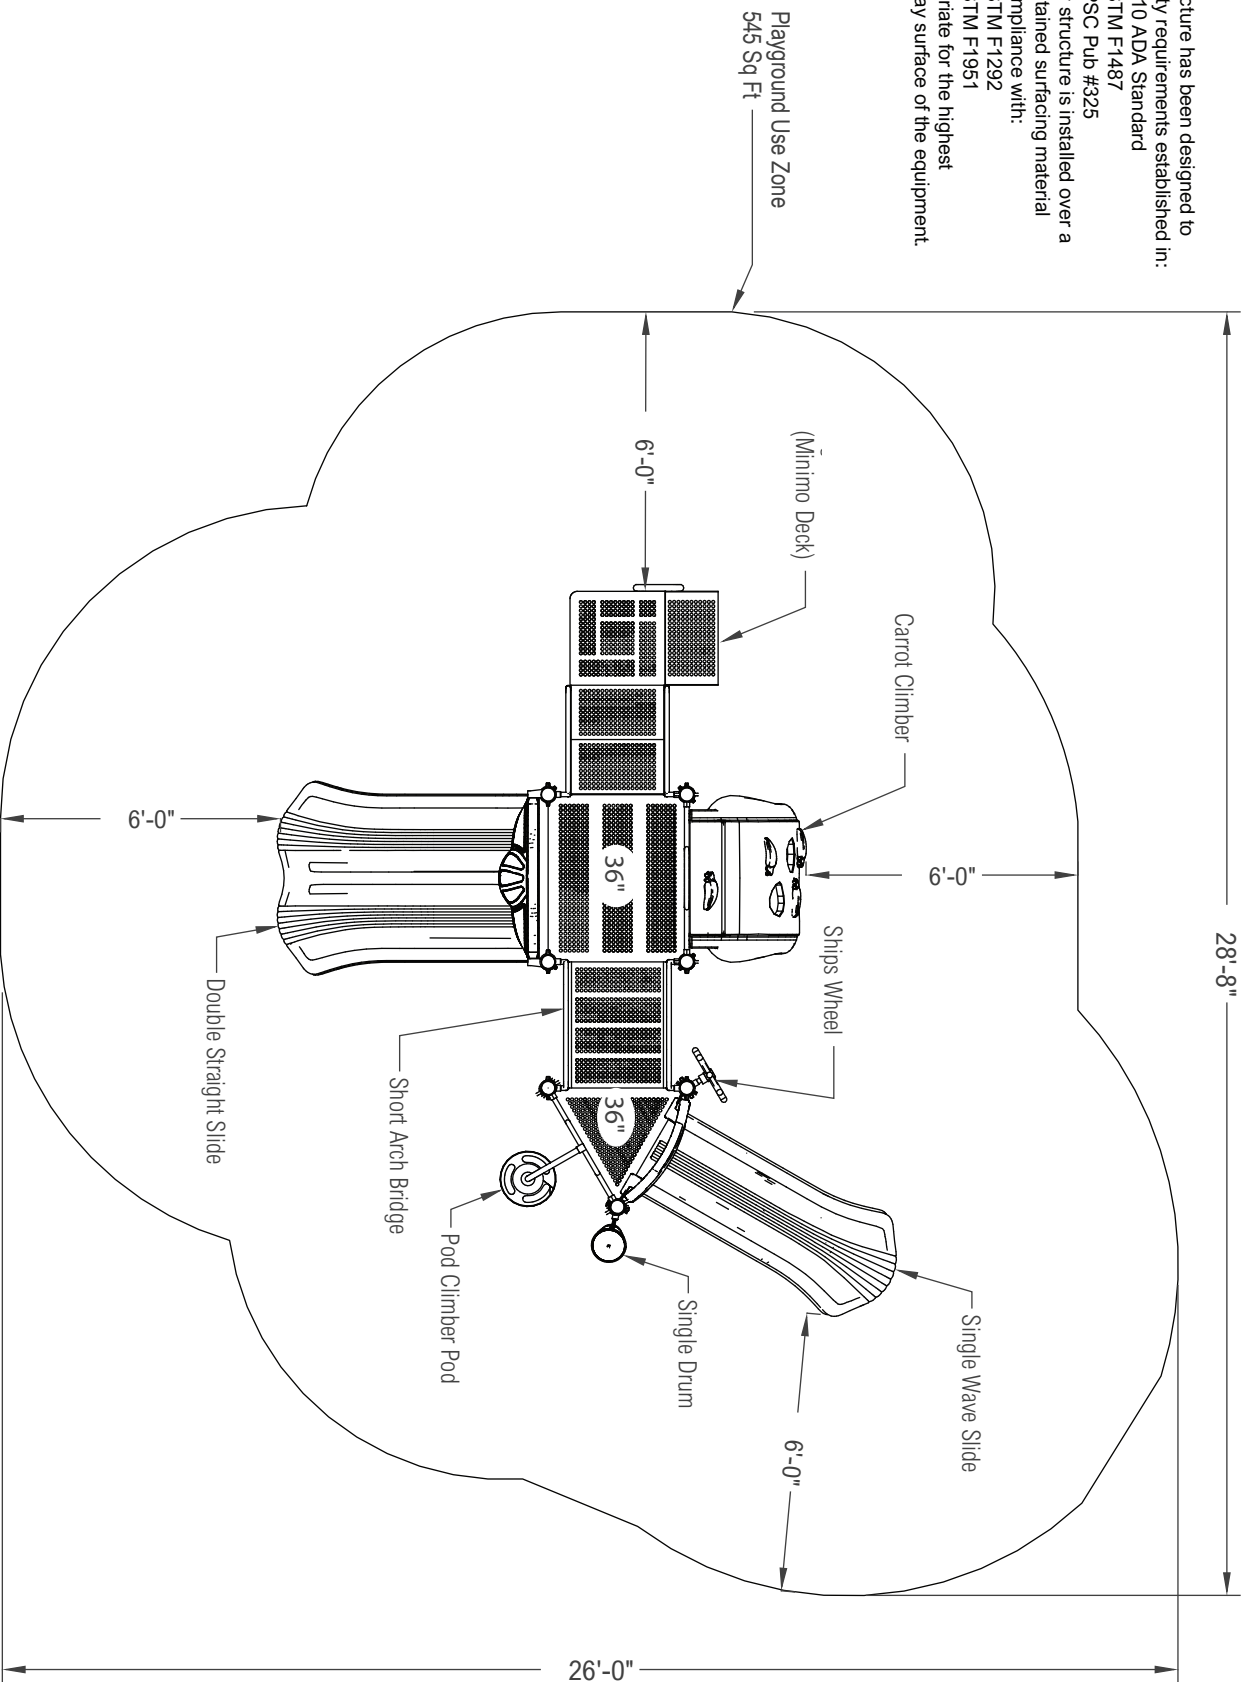

Use Zone: 29' x 27'

Age Group: 2-5

Occupancy: 18-22

Free Shipping!

COMPONENTS: Carrot Climber / Ships Wheel / Single Wave Slide / Single Drum / Pod Climber Pod / Short Arch Bridge / Double Straight Slide / Minimo Deck

Compliance:
 This play structure has been designed to meet the safety requirements established in:

- 2010 ADA Standard
- ASTM F1487
- CPSC Pub #325

when the play structure is installed over a properly maintained surfacing material which is in compliance with:

- ASTM F1292
- ASTM F1951

and is appropriate for the highest designated play surface of the equipment.

The Cheetah Club

2022 QuickShip

Drawing No: **QS-22111**
 Date: **17 Nov 2021**
 Scale: **1/4" = 1'-0"**

Structure Size: **15'-10" x 13'-3" x 8'-2"**
 Recommended Use Zone: **28'-8" x 26'-1"**
 Surface Area: **545 Sq Ft**

HDPS: **3'-0"**
 Age Group: **2-5**
 Capacity: **20-24**