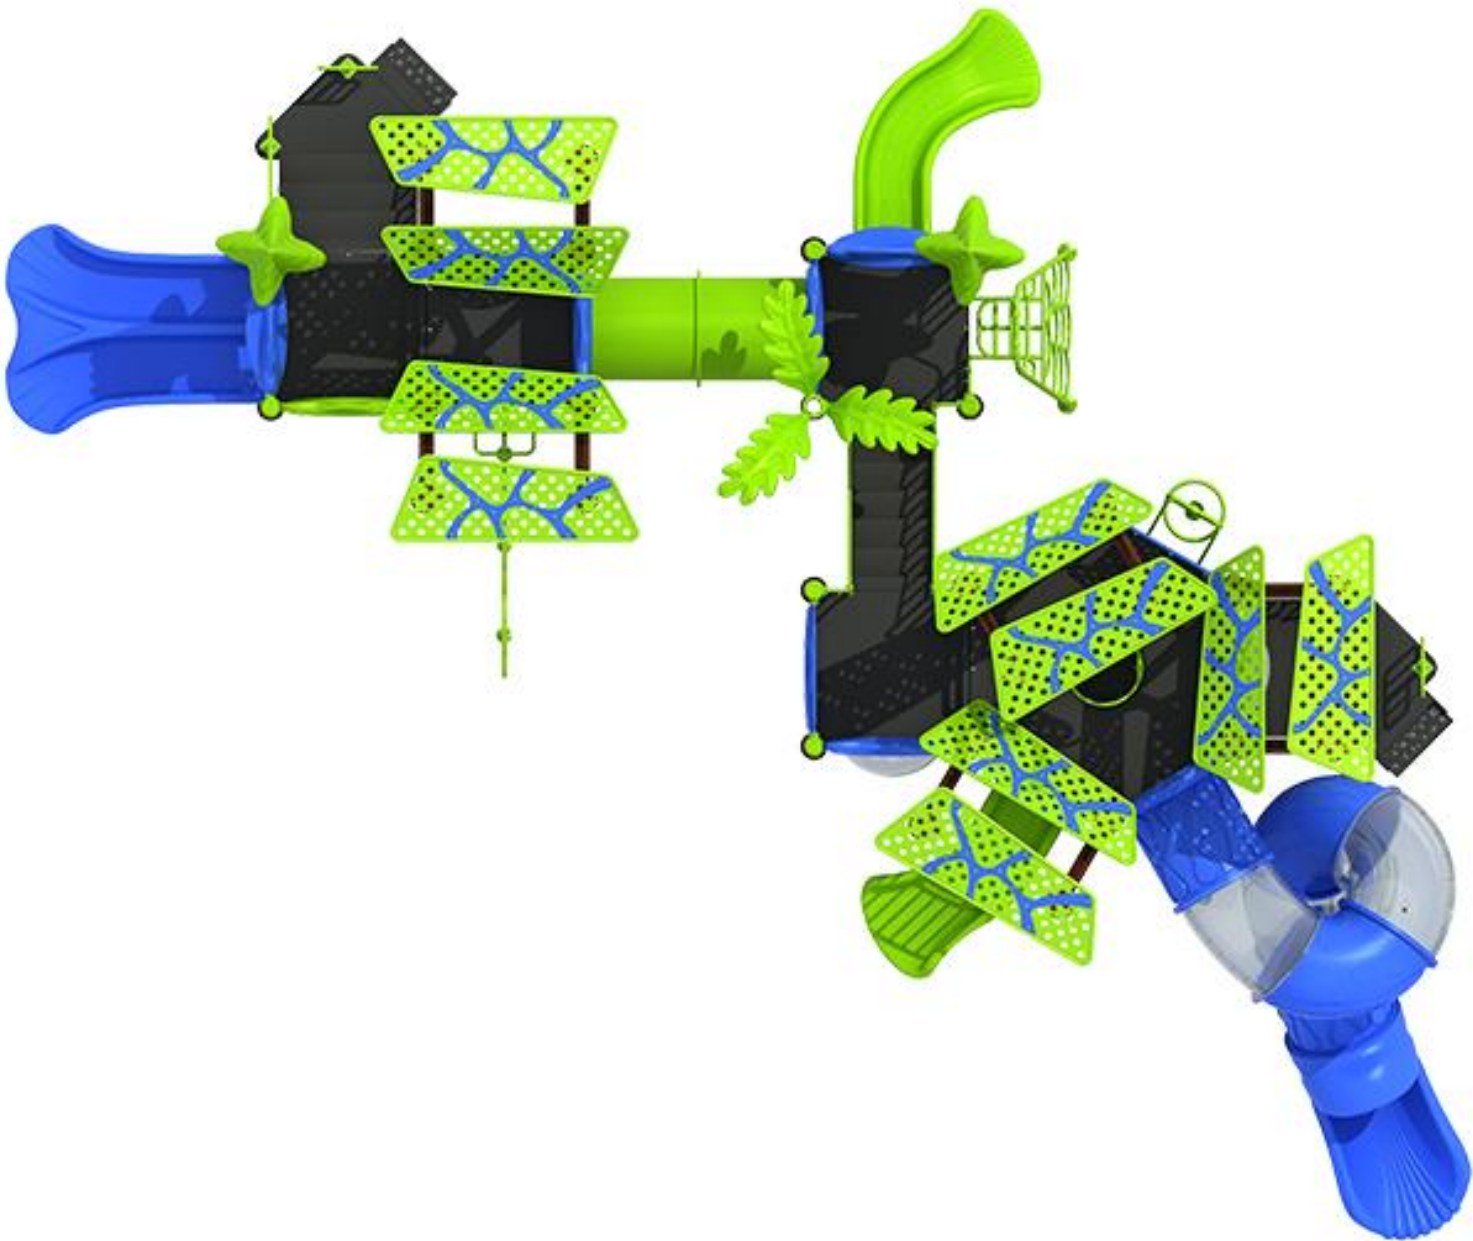

Use Zone: 48ft x 15ft

Age Group: 2-12 years

Free Shipping!

COMPONENT: Floating Tunnel
Tower / Frog Pad Challenge Ladder
/ Ring Swing Challenge Ladder /
Cylinder Spinner / Boulder Climber
/ Single Sectional Slide / Cargo
Climber / Climber / Climber / Crab
Pods / Saddle Slide / Cylinder
Spinner

Metal Color Options

1. red

2. yellow

3. blue

4. aquamarine

5. purple

6. dark green

7. brown

8. black

9. light green

10. silver

11. grey

12. orange

Plastic Color Options

1

2