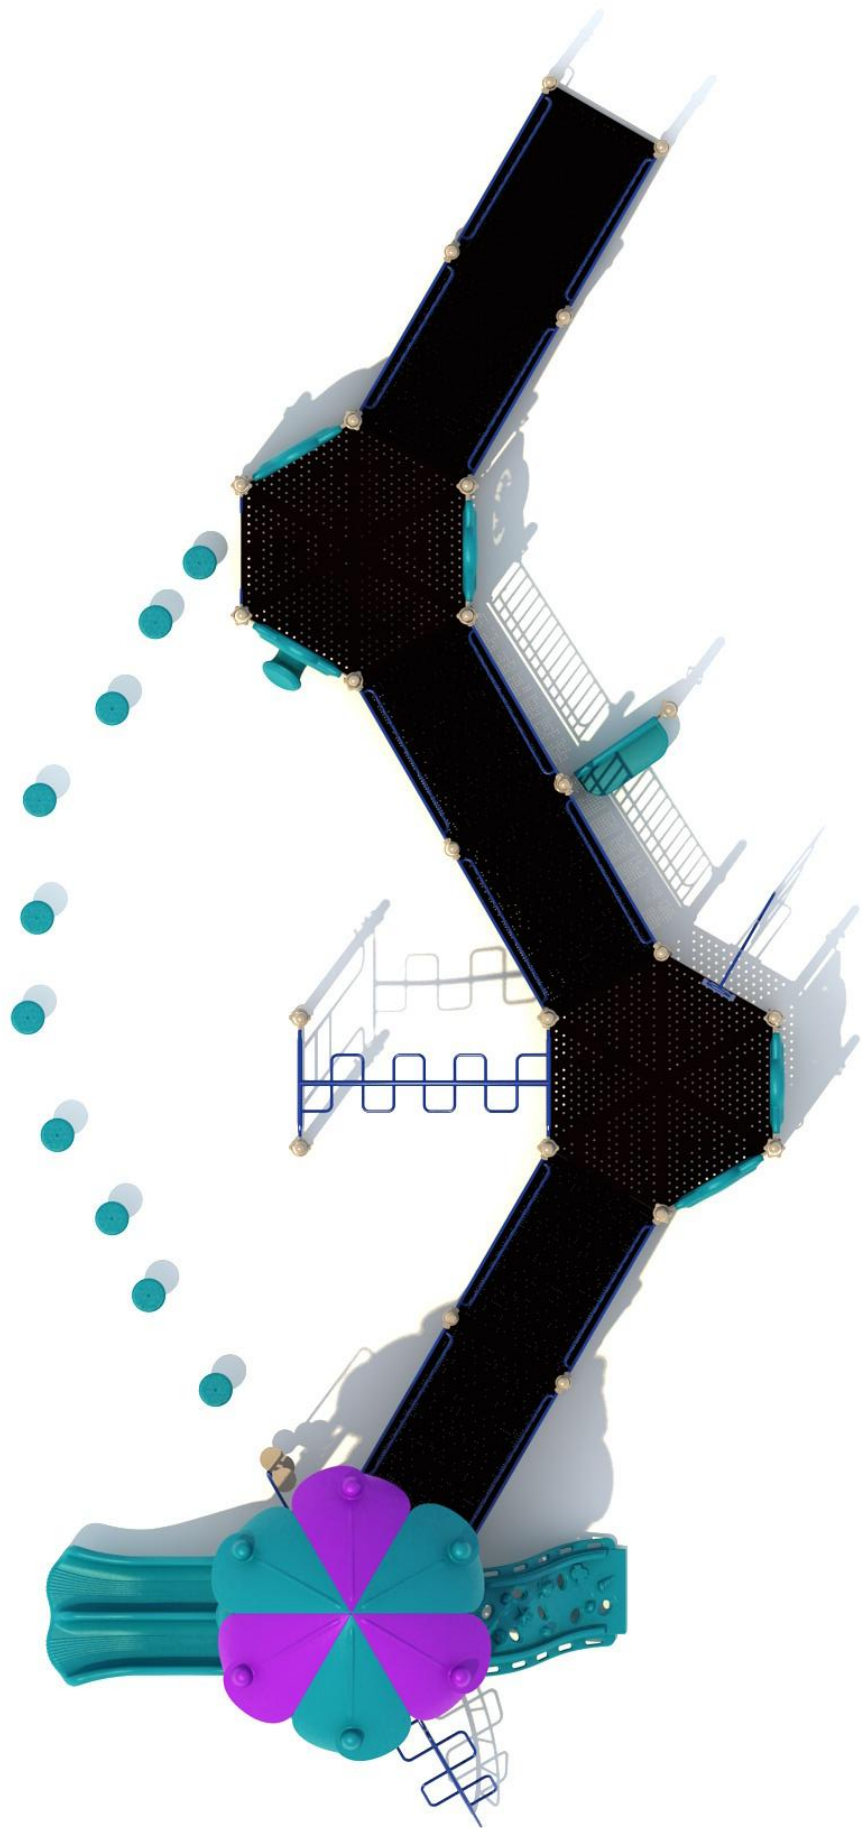

**Use Zone: 58ft x 54ft**

**Age Group: 2-12 years**

**Occupancy: 70 to 74**

**Free Shipping!**

**COMPONENT:** Floating Tunnel  
Tower / Frod Pad Challenge Ladder  
/ Ring Swing Challenge Ladder /  
Cylinder Spinner / Boulder Climber  
/ Single Sectional Slide / Cargo  
Climber / Climber / Climber / Crab  
Pods / Saddle Slide / Cylinder  
Spinner

# COLOR SCHEMES

## PATRIOT

- White - Posts
- Pacific Blue - Plastic
- Primary Red - Plastic
- Tan - Metal Accessories