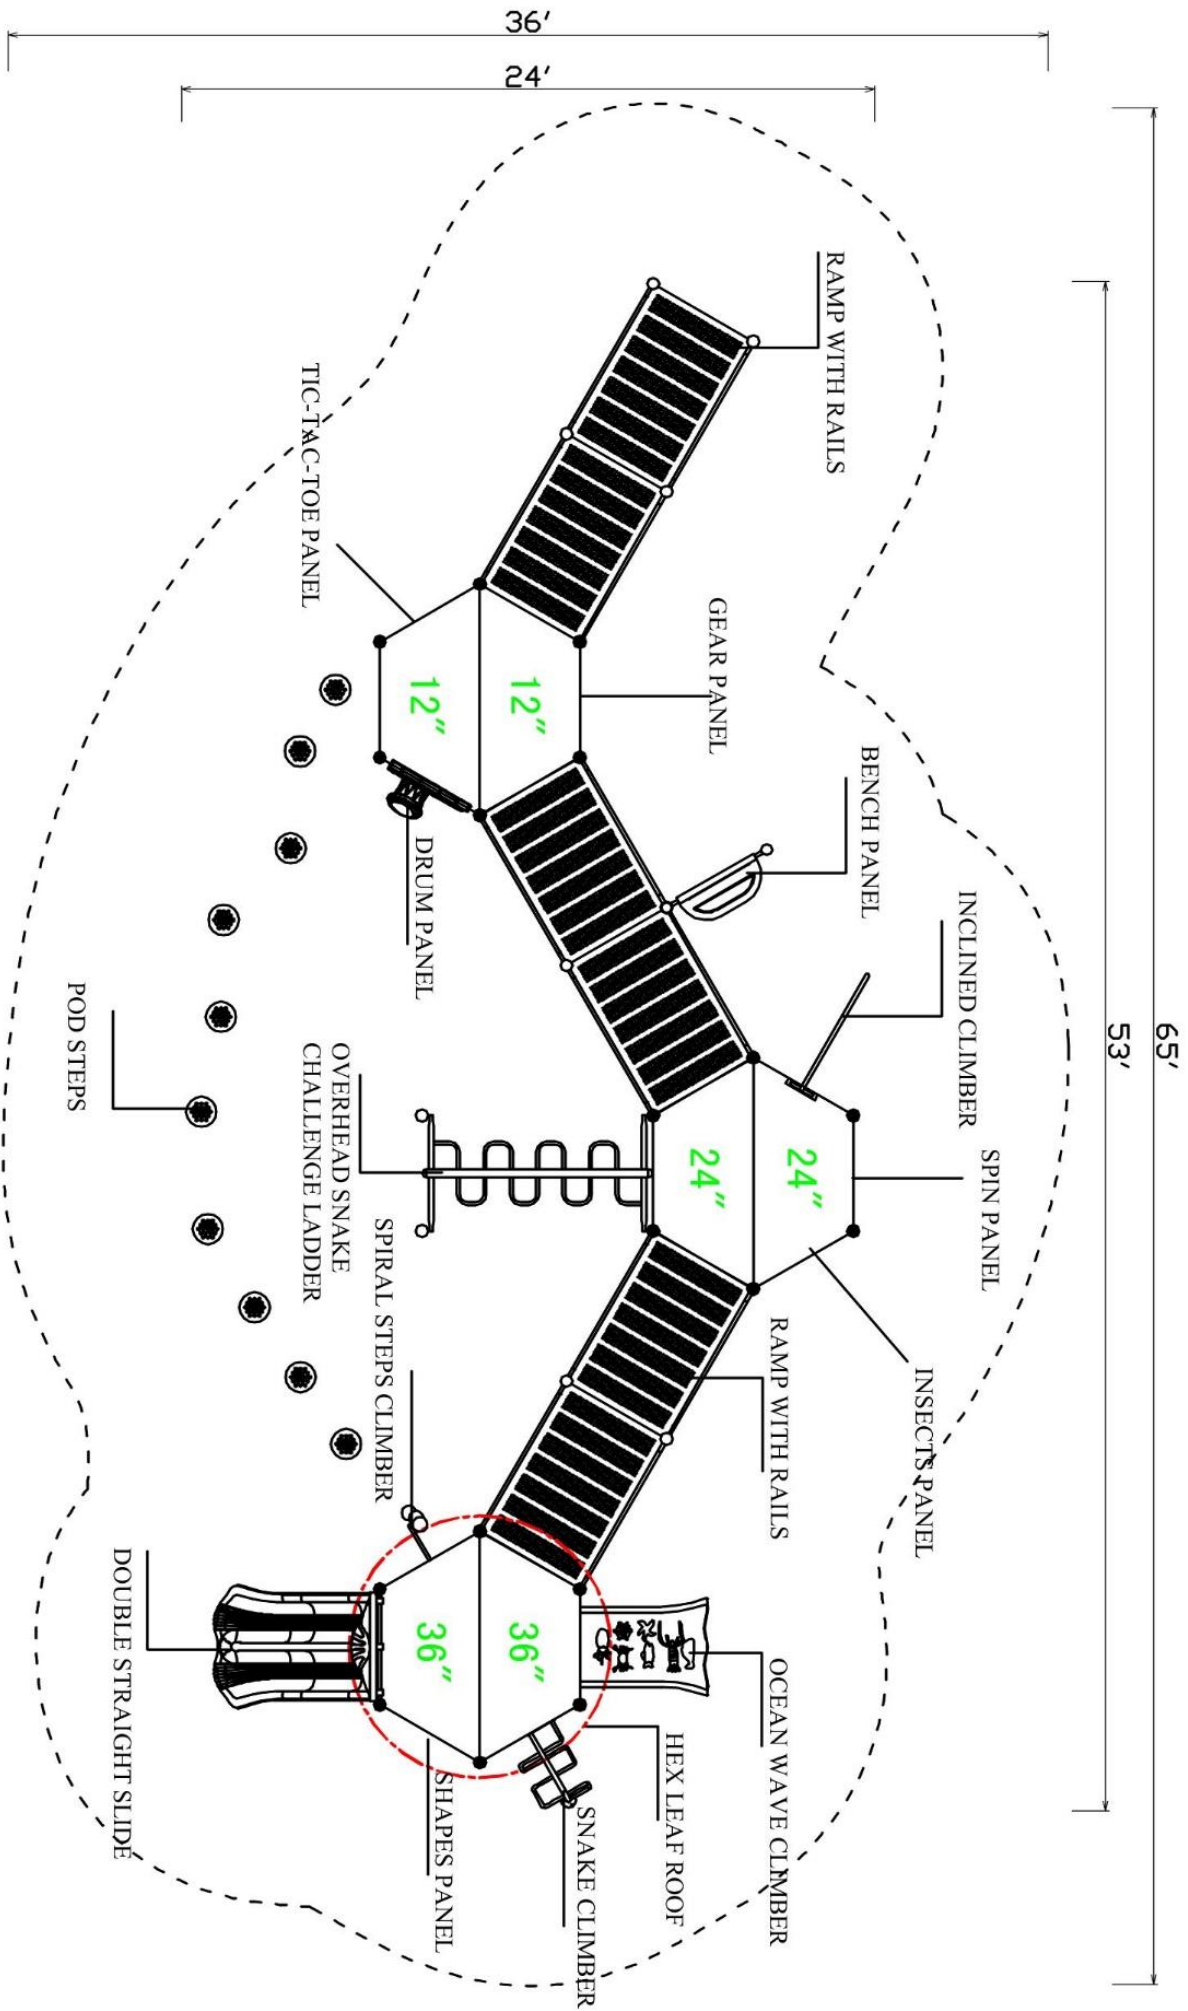

**Use Zone: 58ft x 54ft**

**Age Group: 2-12 years**

**Occupancy: 70 to 74**

**Free Shipping!**

**COMPONENT:** Floating Tunnel  
Tower / Frod Pad Challenge Ladder  
/ Ring Swing Challenge Ladder /  
Cylinder Spinner / Boulder Climber  
/ Single Sectional Slide / Cargo  
Climber / Climber / Climber / Crab  
Pods / Saddle Slide / Cylinder  
Spinner

# COLOR SCHEMES