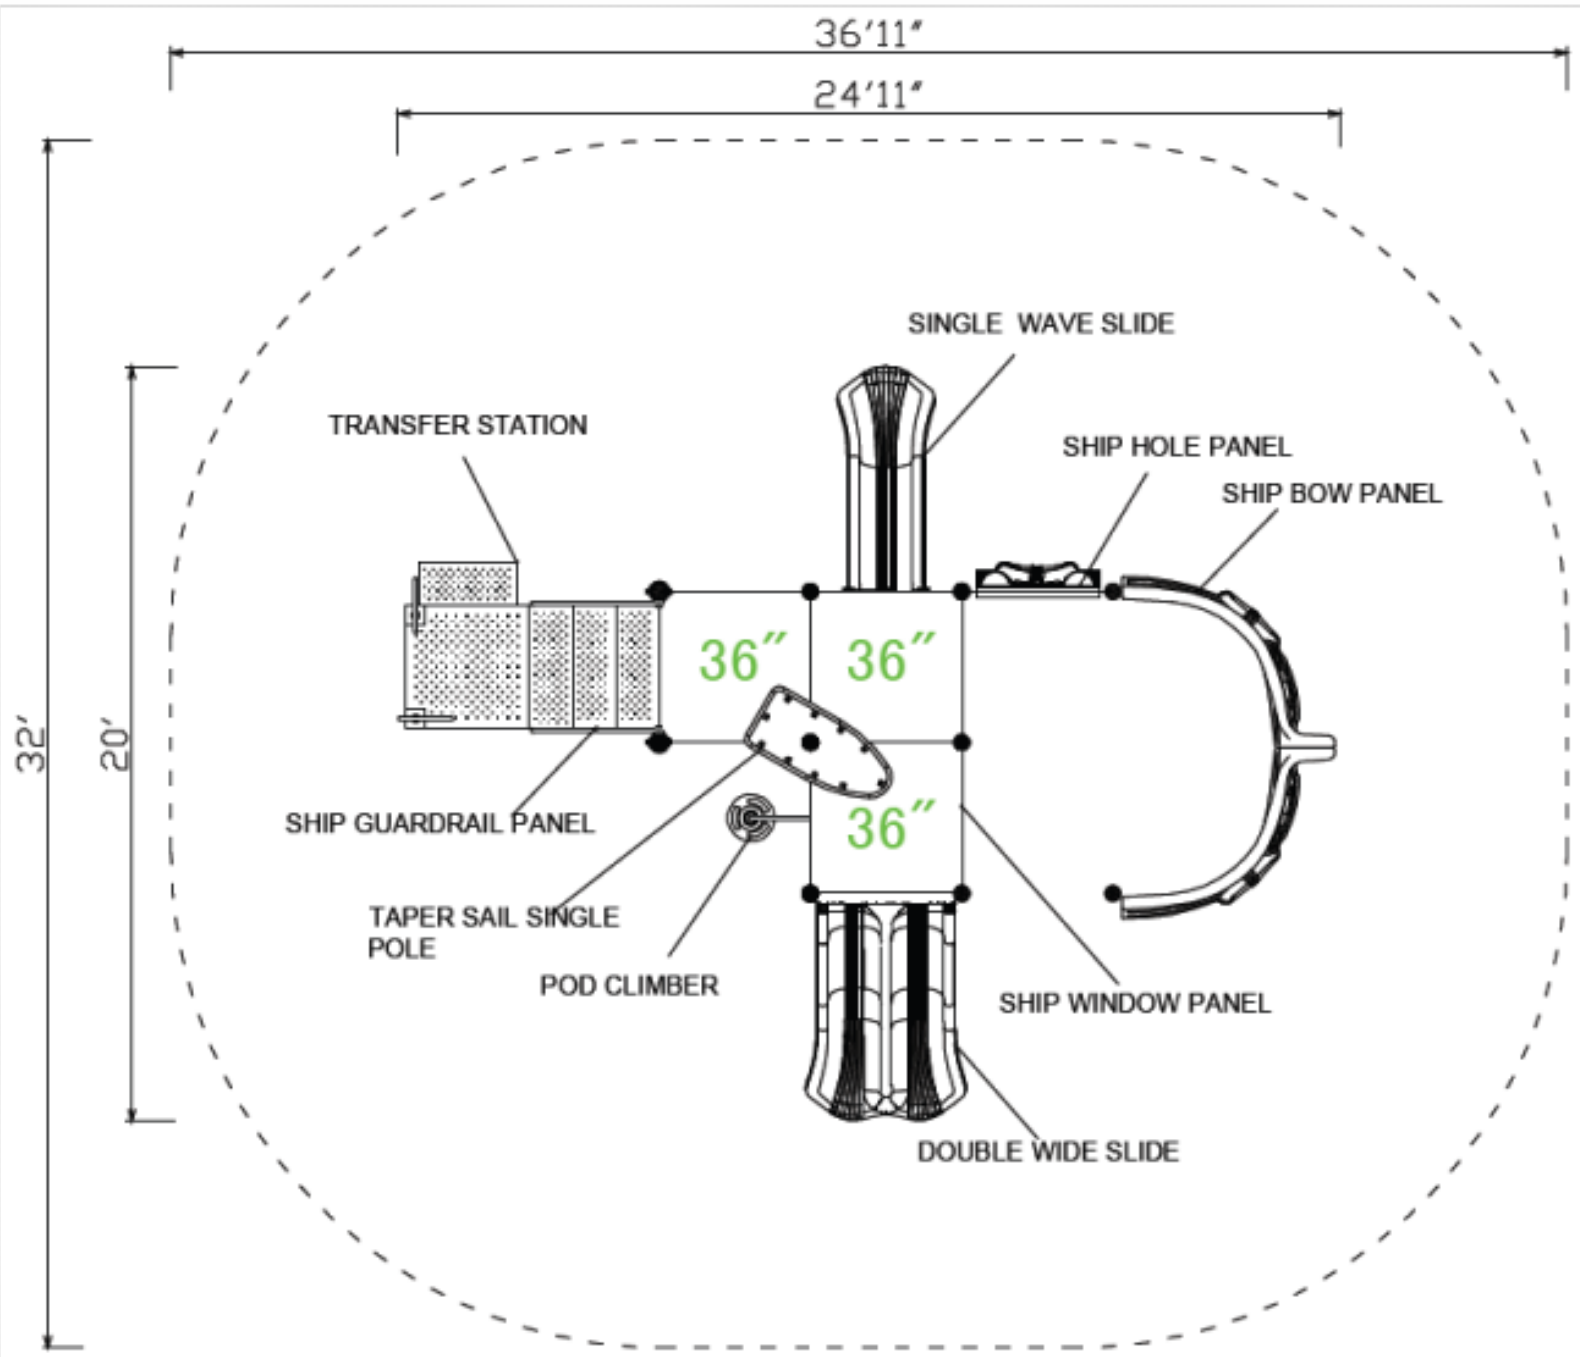

Use Zone: 37' x 32'

Age Group: 2-5

Occupancy: 27-32

Free Shipping!

COMPONENT: Transfer Station /
Taper Sail Single Pole / Pod Climber
/ Double Wide Slide / Ship Window
Panel / Ship Bow Panel / Ship Hole
Panel / Single Wave Slide / Ship
Guardrail Panel