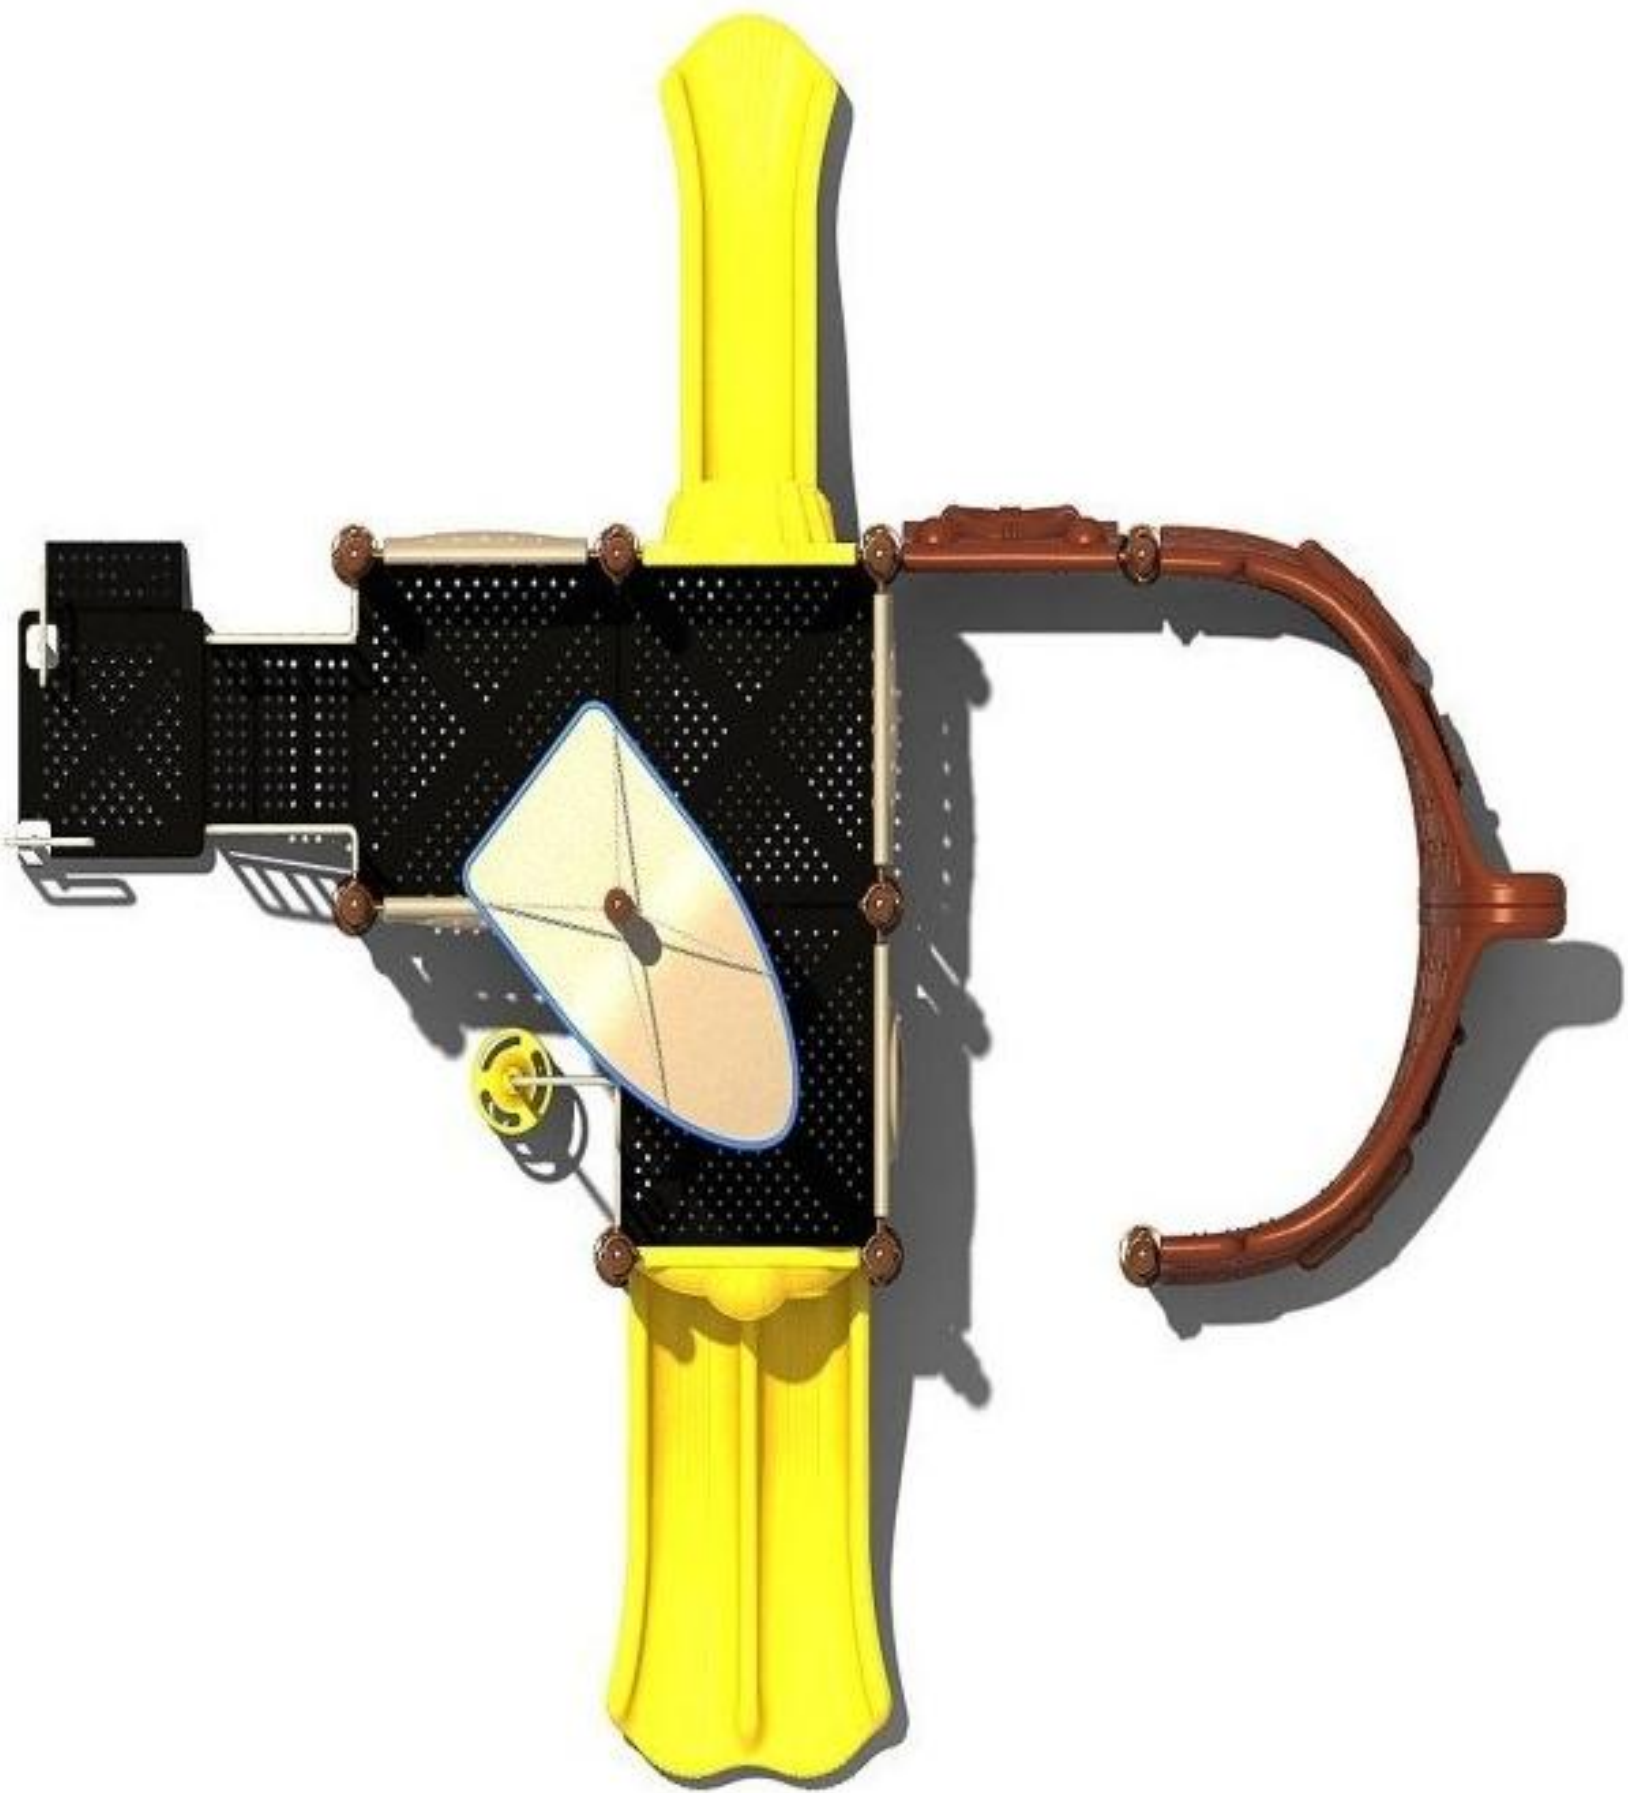

Use Zone: 37' x 32'

Age Group: 2-5

Occupancy: 27-32

Free Shipping!

COMPONENT: Transfer Station /
Taper Sail Single Pole / Pod Climber
/ Double Wide Slide / Ship Window
Panel / Ship Bow Panel / Ship Hole
Panel / Single Wave Slide / Ship
Guardrail Panel

METAL COLORS

BLOW-MOLD PLASTIC COLORS

ROTO MOLD PLASTIC COLORS

COLOR SCHEMES

FOREST- NATURAL

- Brown - Posts
- Primary Green - Plastic
- Tan - Plastic
- Tan - Metal Accessories

ISLAND FUN

- Purple - Posts
- Sun Burnt Orange - Plastic
- Sun Glow Yellow - Plastic
- Tan - Metal Accessories

DAYBREAK

- Pacific Blue - Posts
- Pacific Blue - Plastic
- Sun Glow Yellow - Plastic
- Tan - Plastic
- Tan - Metal Accessories

BLUE MOON- PRIMARY

- Black Red - Posts
- Pacific Blue - Plastic
- Sun Glow Yellow - Metal Accessories

PATRIOT

- White - Posts
- Pacific Blue - Plastic
- Primary Red - Plastic
- Tan - Metal Accessories

LAKEWOOD

- Brown - Posts
- Pacific Blue - Plastic
- Sun Glow Yellow - Plastic
- Tan - Plastic
- Tan - Metal Accessories