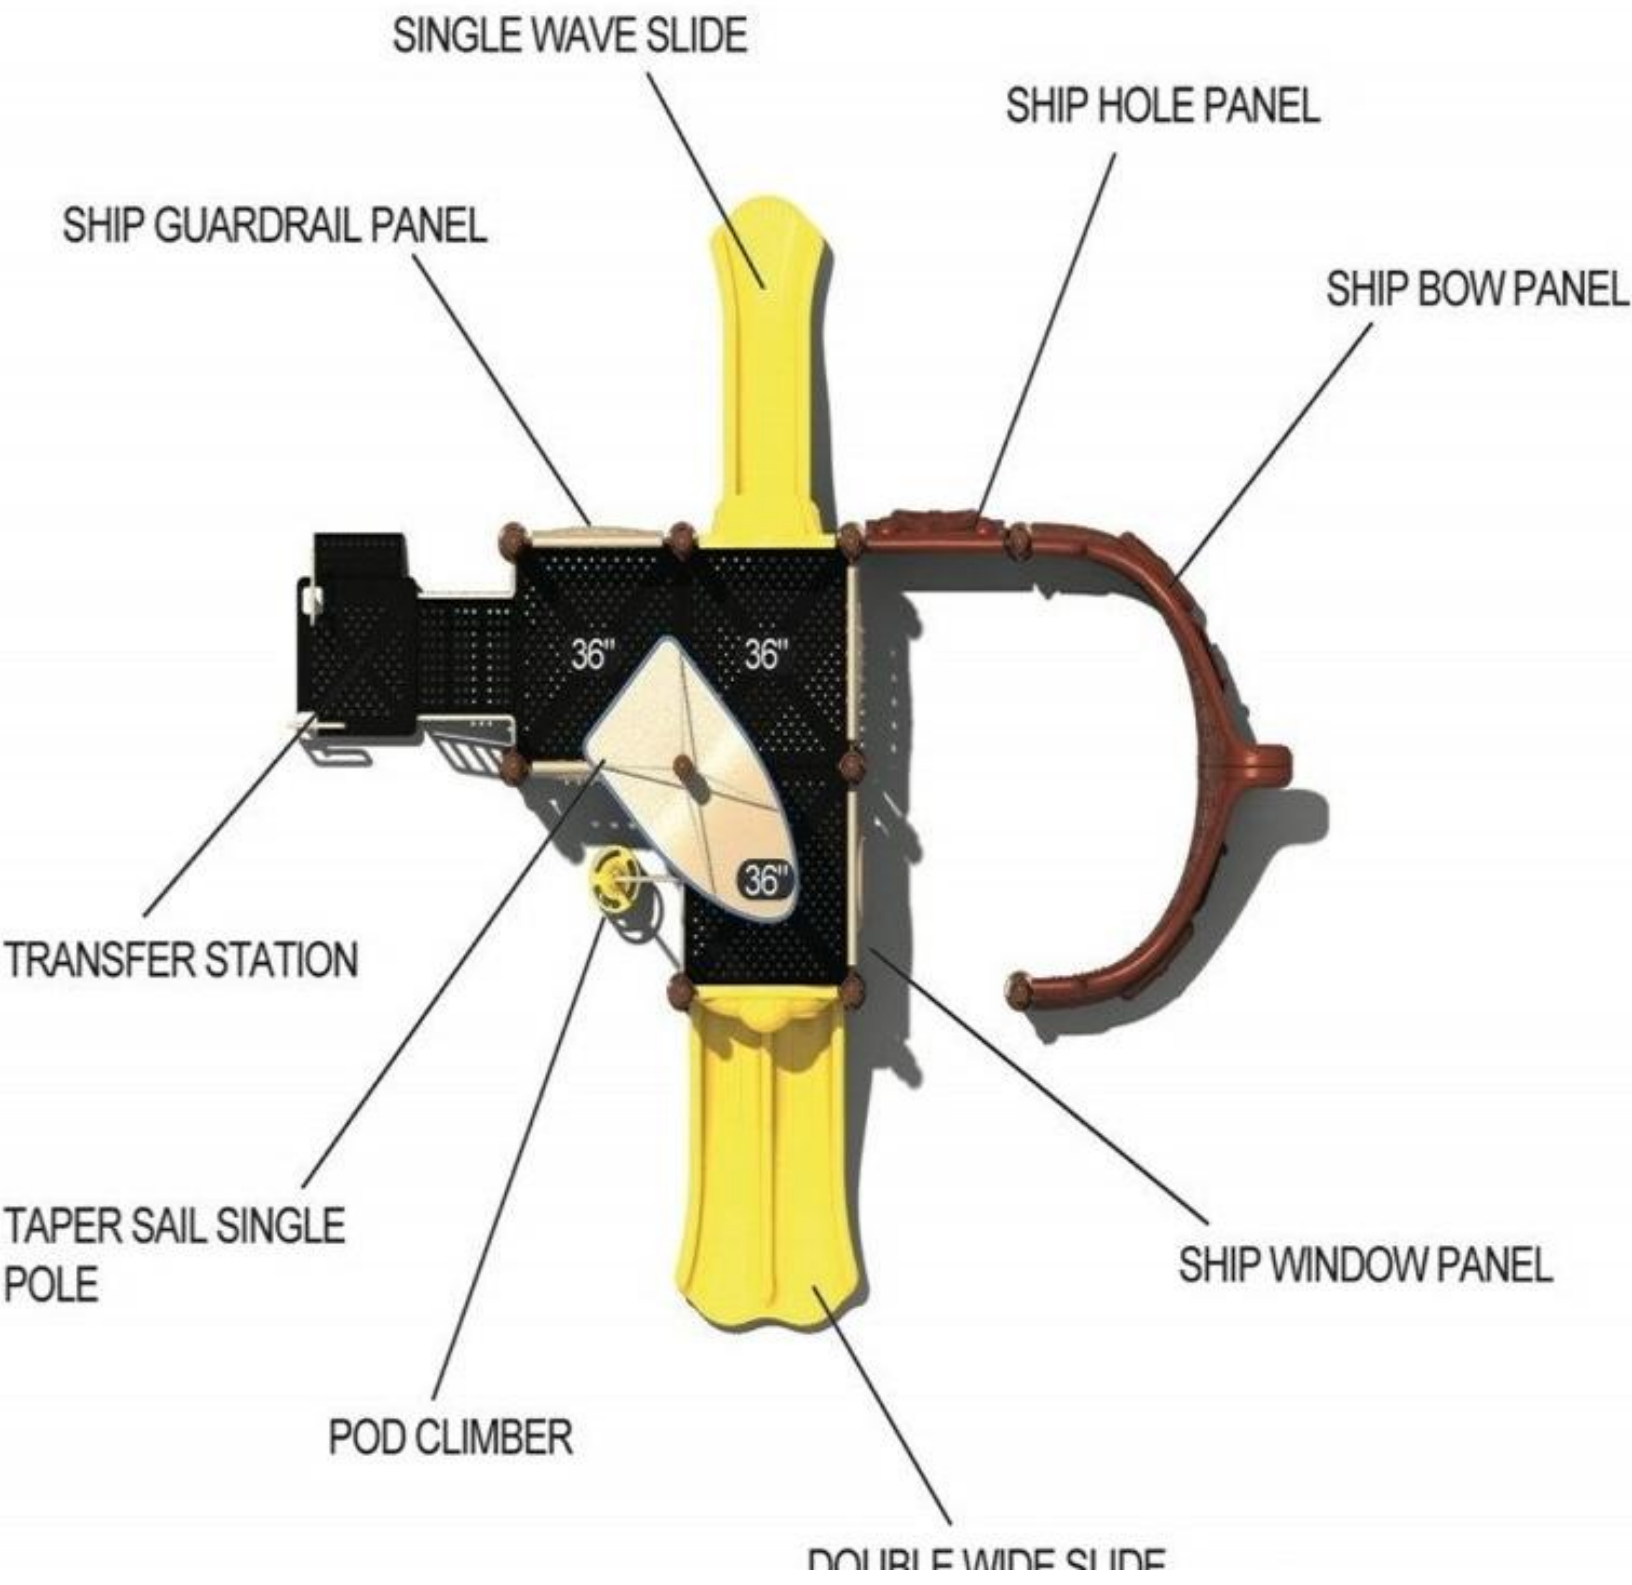

Use Zone: 37' x 32'

Age Group: 2-5

Occupancy: 27-32

Free Shipping!

COMPONENT: Transfer Station /
Taper Sail Single Pole / Pod Climber
/ Double Wide Slide / Ship Window
Panel / Ship Bow Panel / Ship Hole
Panel / Single Wave Slide / Ship
Guardrail Panel