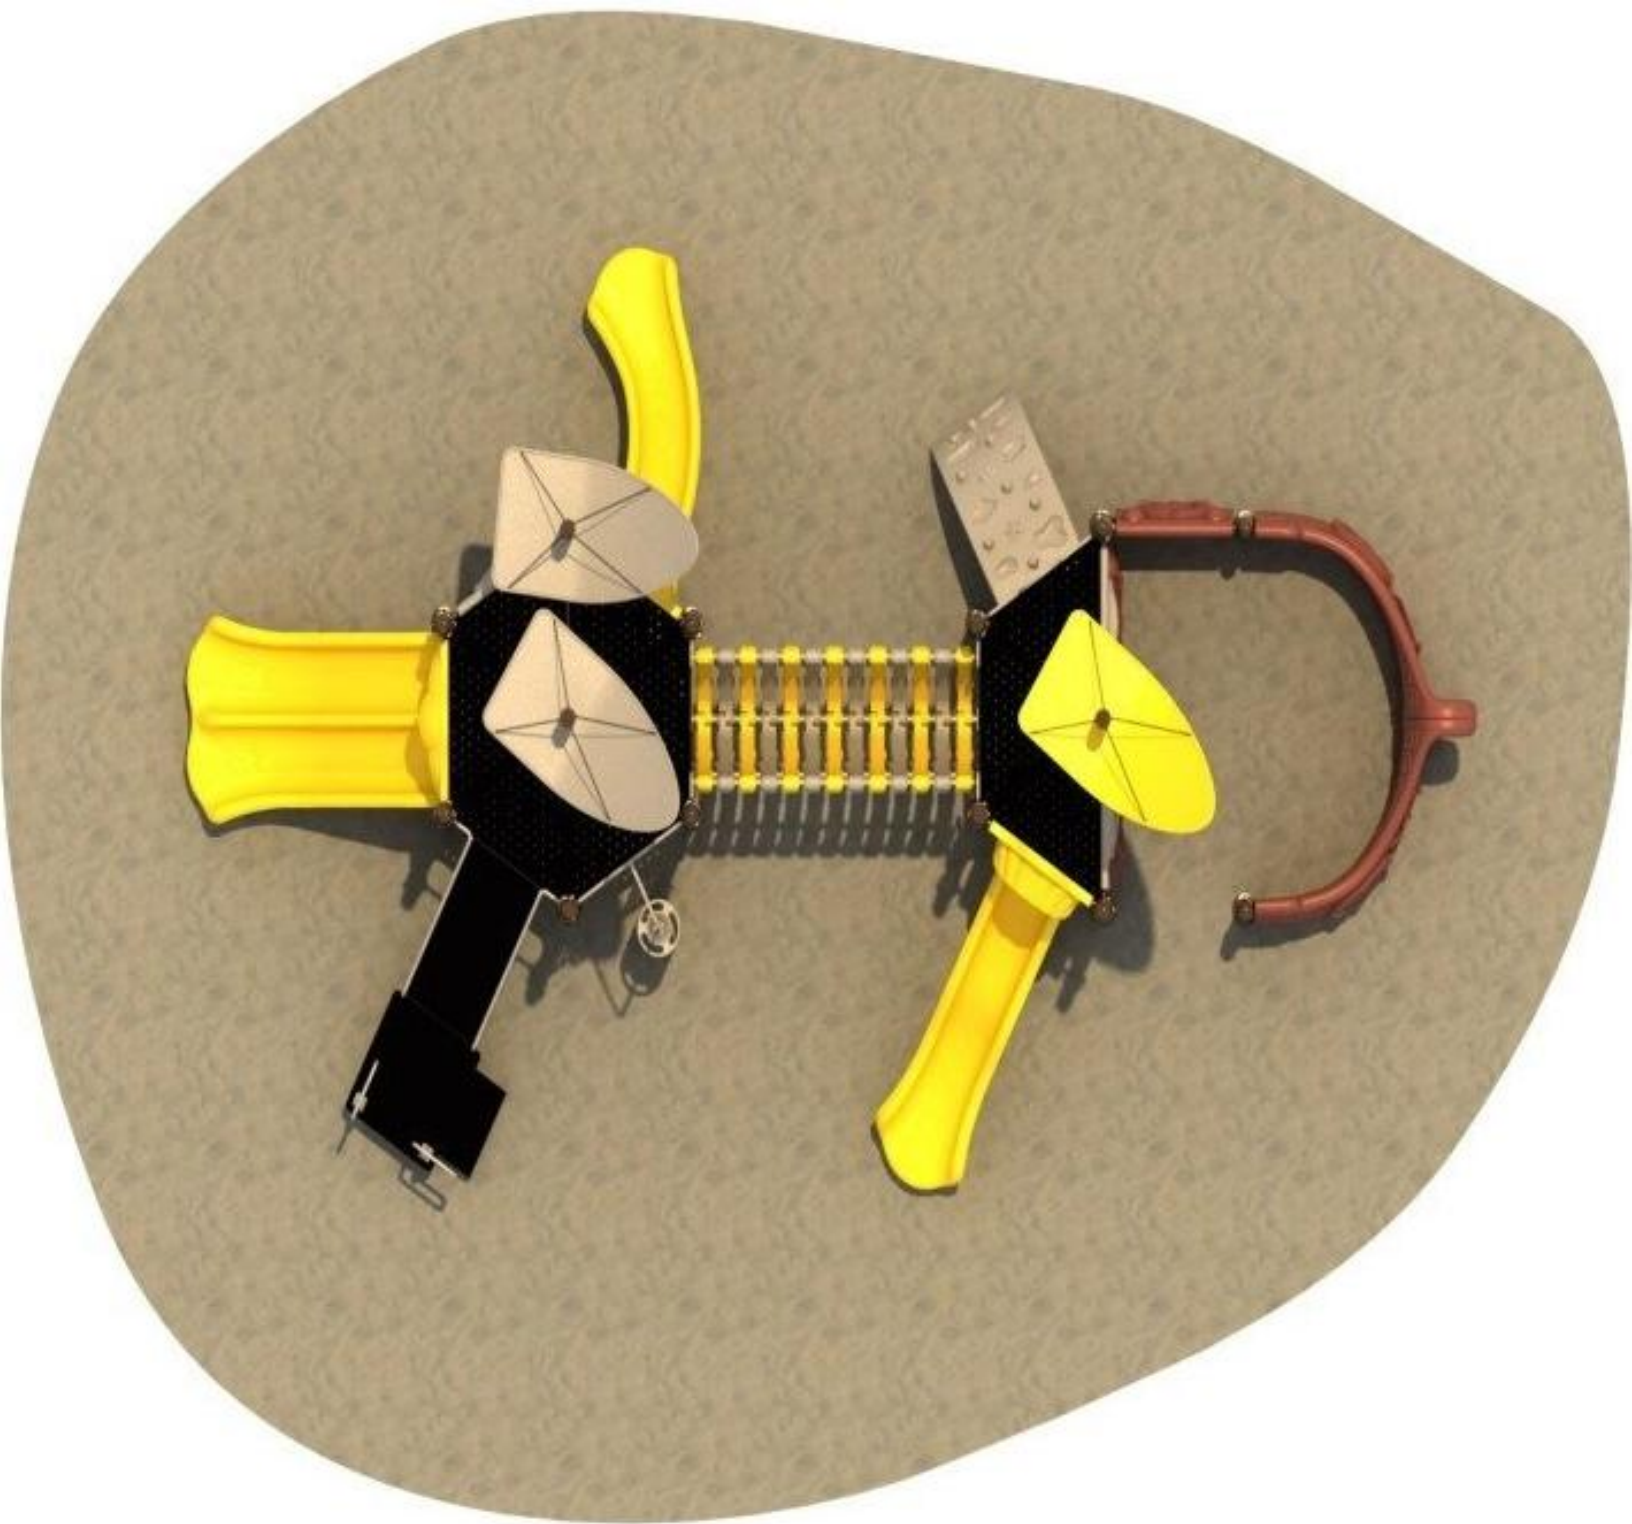

Use Zone: 47' x 32'

Age Group: 2-12

Occupancy: 29-34

Free Shipping!

COMPONENT: Transfer Station / Double Wide Slide / Bones Bridge / Single Wave Slide / Ship Window Panel Ship Hole Panel / Ship Bow Panel / Tapper Sail Single Pole / Sea Creature Arch Climber / Pod Climber / Single Righth Turn Sectional Slide