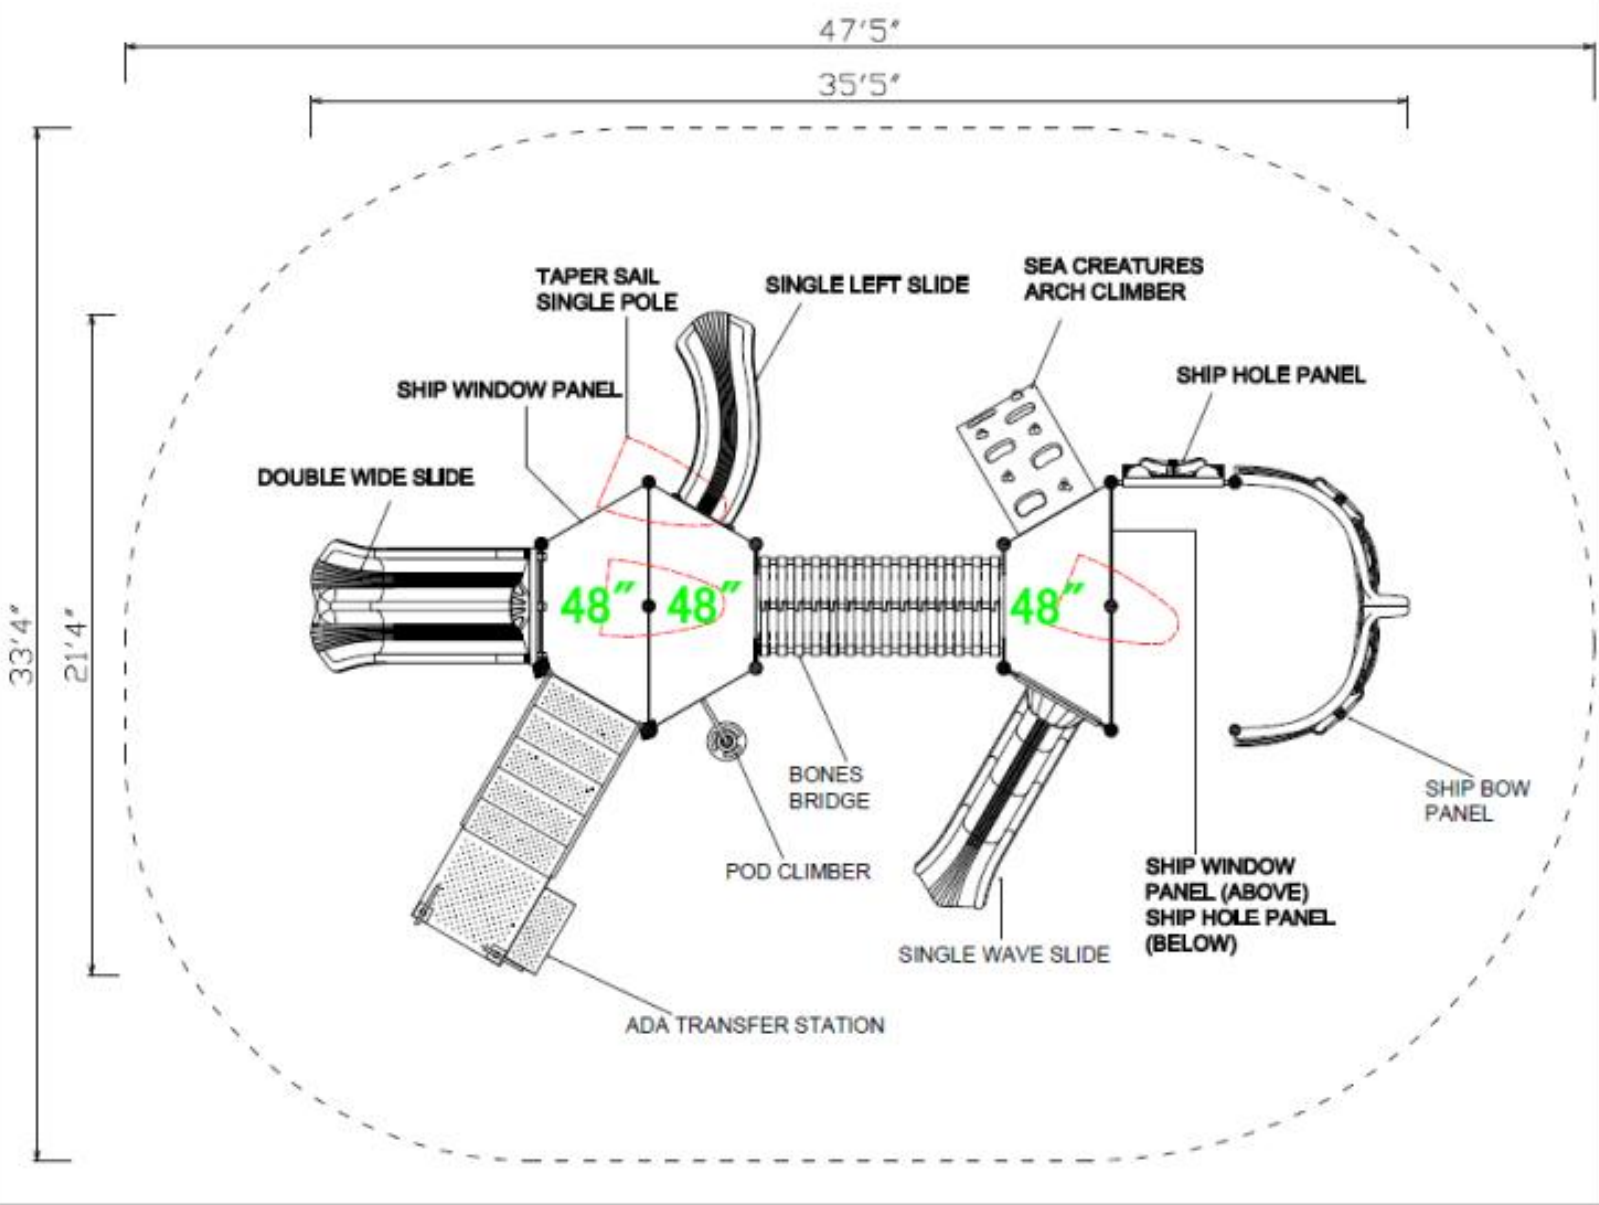

Use Zone: 47' x 32'

Age Group: 2-12

Occupancy: 29-34

Free Shipping!

COMPONENT: Transfer Station / Double Wide Slide / Bones Bridge / Single Wave Slide / Ship Window Panel Ship Hole Panel / Ship Bow Panel / Tapper Sail Single Pole / Sea Creature Arch Climber / Pod Climber / Single Righth Turn Sectional Slide