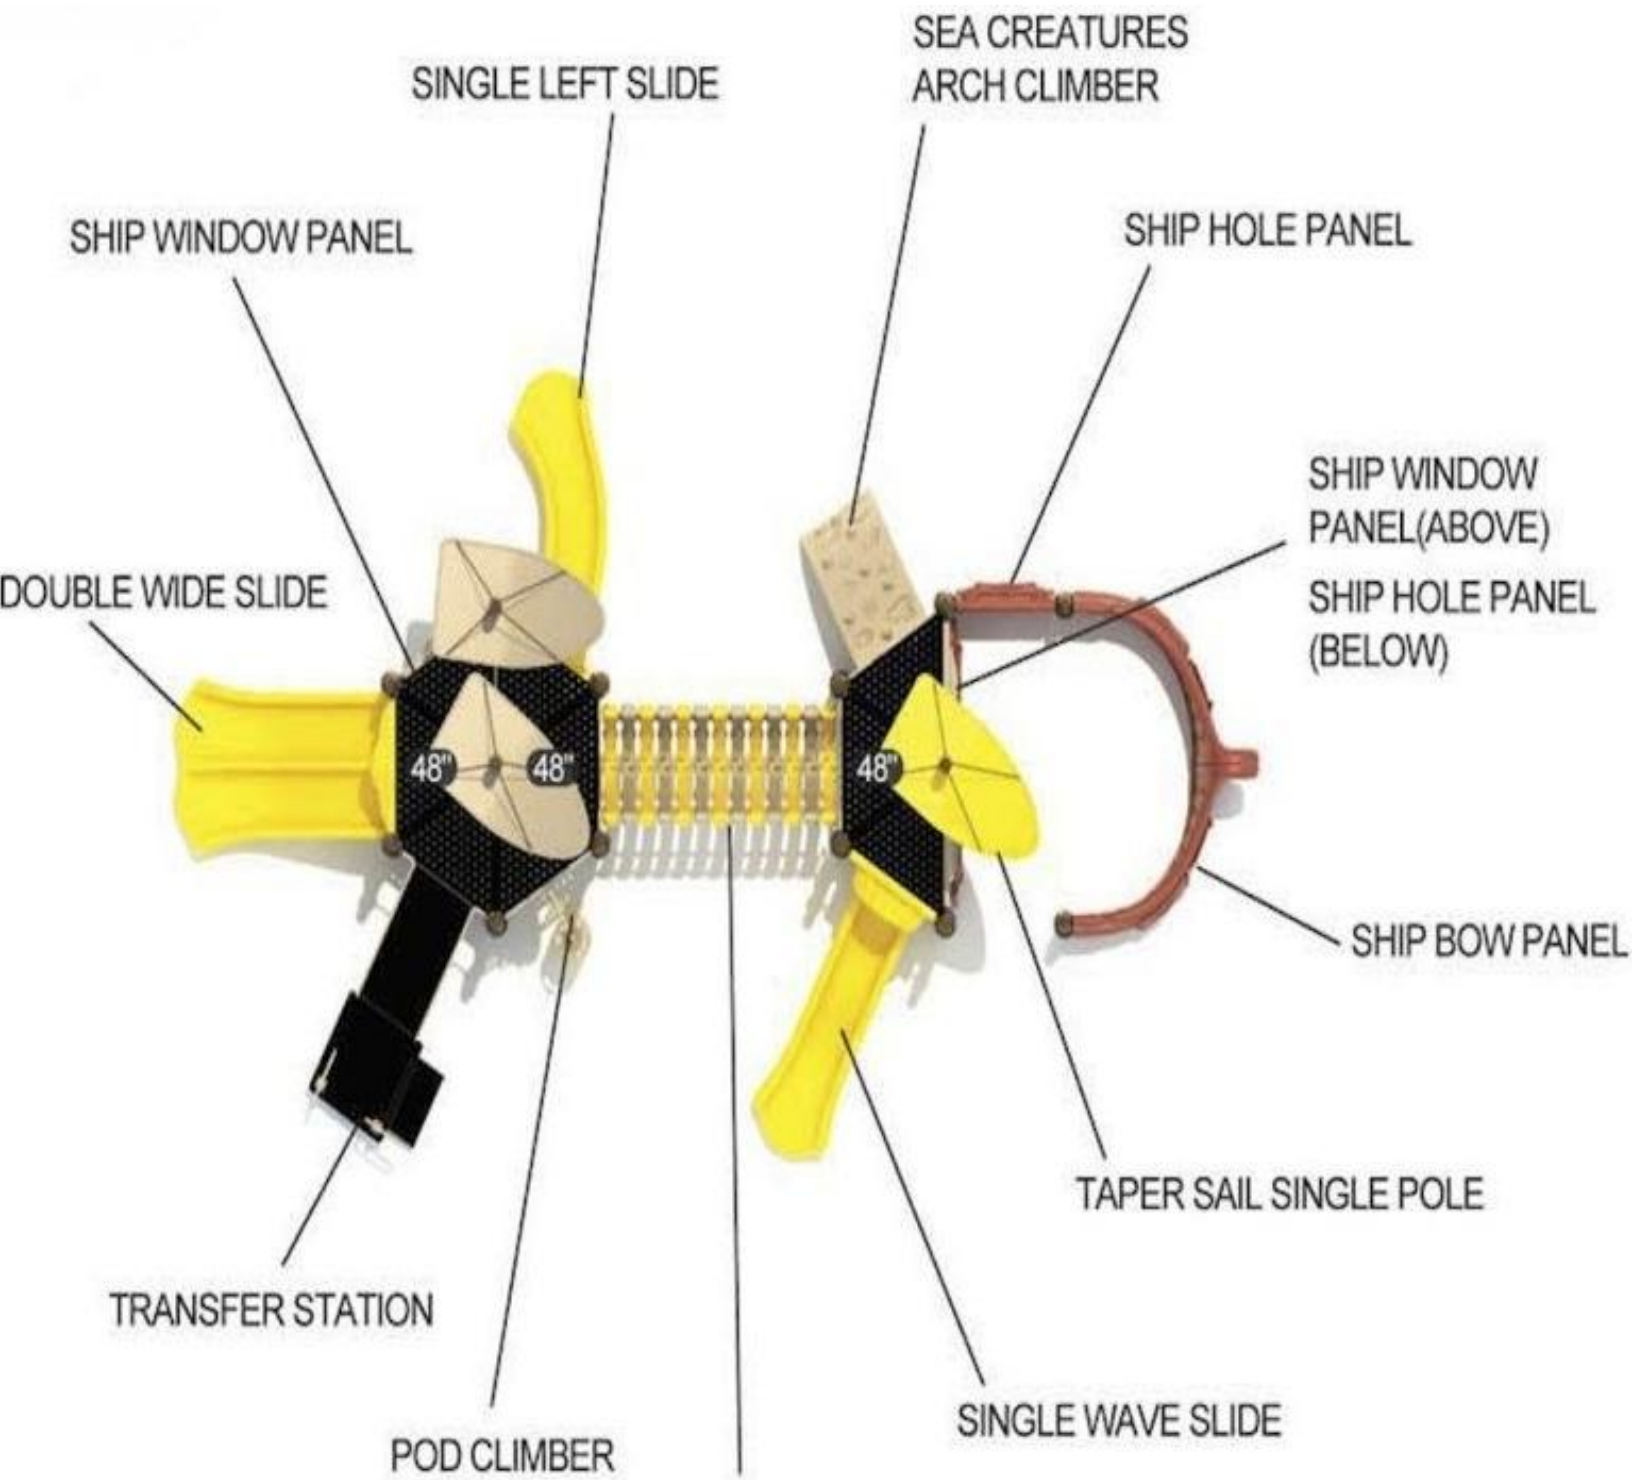

Use Zone: 47' x 32'

Age Group: 2-12

Occupancy: 29-34

Free Shipping!

COMPONENT: Transfer Station / Double Wide Slide / Bones Bridge / Single Wave Slide / Ship Window Panel Ship Hole Panel / Ship Bow Panel / Tapper Sail Single Pole / Sea Creature Arch Climber / Pod Climber / Single Righth Turn Sectional Slide