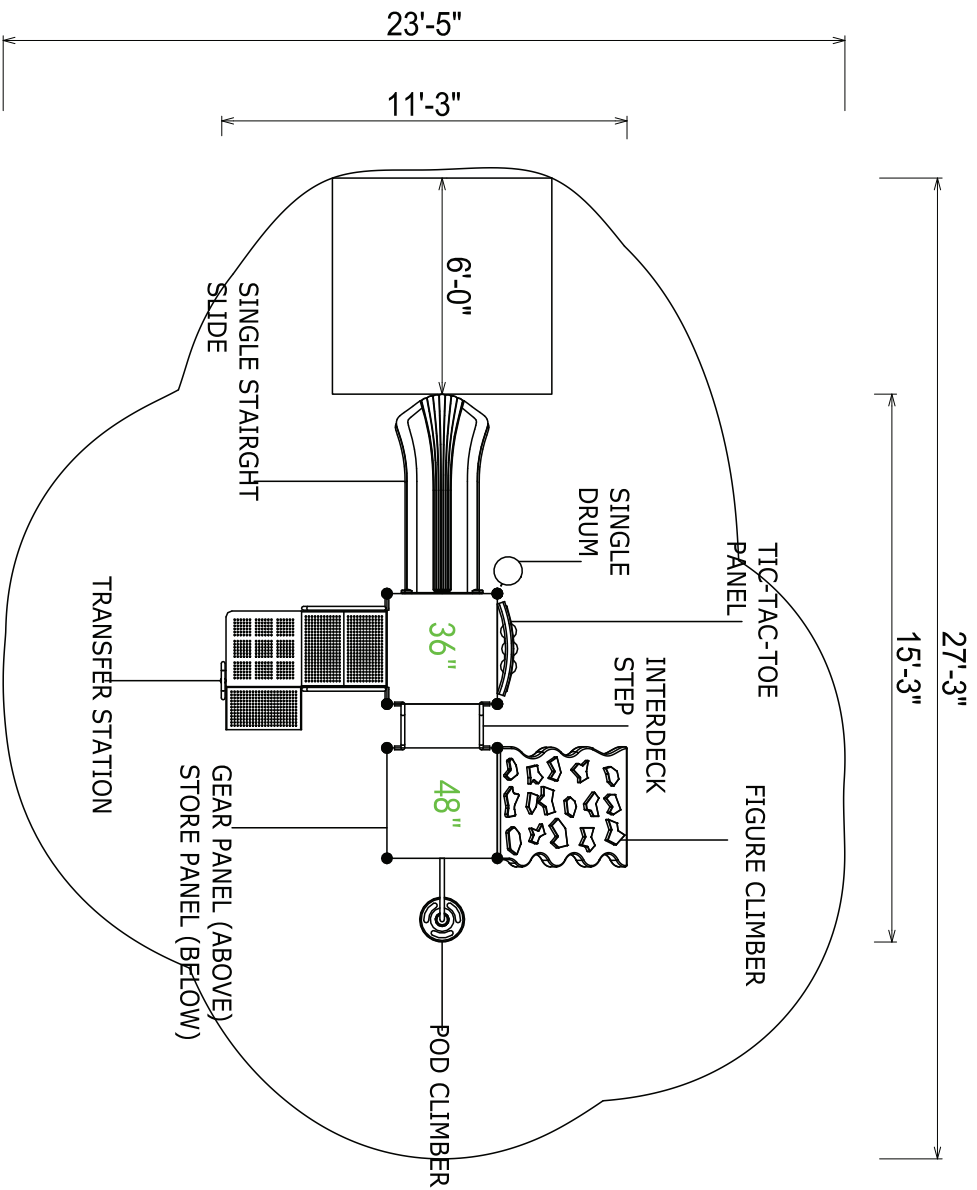

Use Zone: 28' x 24'

ADA Access: Yes

Age Group: 2-12

Occupancy: 14-18

Free Shipping!

COMPONENTS: Single Drum / Tic-Tac-Toe Panel / Interdeck Step / Figure Climber / POD Climber / Gear Panel (Above) / Store Panel (Below) / Transfer Station / Single Straight Slide

Compliance:
 This play structure has been designed to meet the safety requirements established in:
 - 2010 ADA Standard
 - ASTM F1487
 - CPSC Pub #325
 when the play structure is installed over a properly maintained surfacing material which is in compliance with:
 - ASTM F1292
 - ASTM F1951
 and is appropriate for the highest designated play surface of the structure.

Drawing No: KP-36242 Date: 03-05-2022 Scale: To Fit	Structure Size: 15'-3"X11'-3"X8'-10" Recommended Use Zone: 27'-3"X23'-5" Surface Area: 2475 Sq Ft	HDPS: 4' Age Group: 2-12 Capacity: 14-18 Weight: 1210 lbs	Creative Recreational Systems, Inc
---	---	--	---