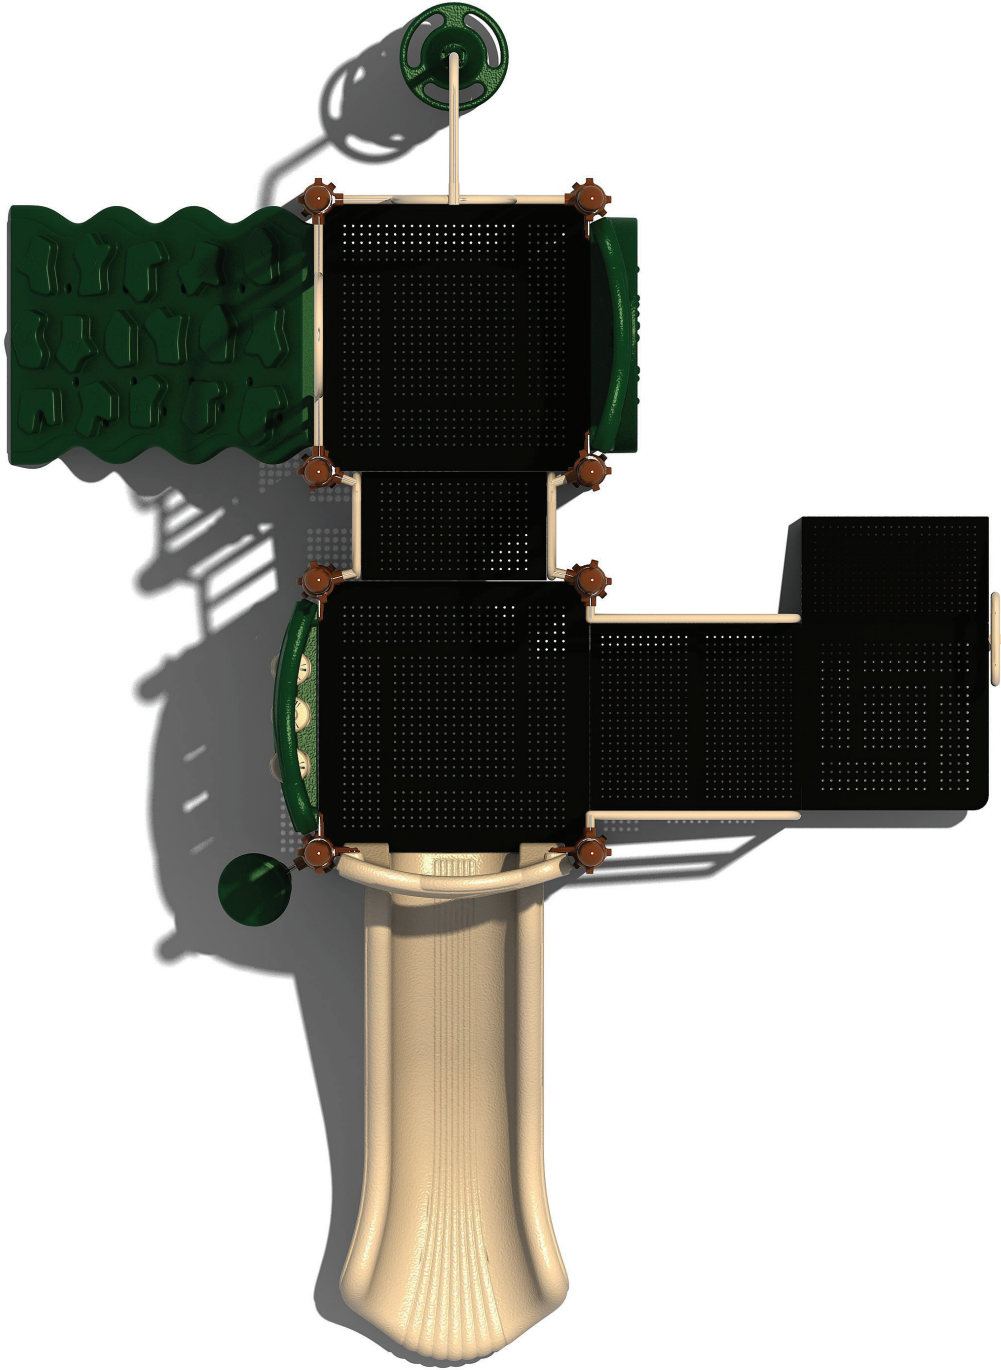

Use Zone: 28' x 24'

ADA Access: Yes

Age Group: 2-12

Occupancy: 14-18

Free Shipping!

COMPONENTS: Single Drum / Tic-Tac-Toe Panel / Interdeck Step / Figure Climber / POD Climber / Gear Panel (Above) / Store Panel (Below) / Transfer Station / Single Straight Slide

Compliance:
 This play structure has been designed to meet the safety requirements established in:
 - 2010 ADA Standard
 - ASTM F1487
 - CPSC Pub #325
 when the play structure is installed over a properly maintained surfacing material which is in compliance with:
 - ASTM F1292
 - ASTM F1951
 and is appropriate for the highest designated play surface of the structure.

Drawing No: KP-36242 Date: 03-05-2022 Scale: To Fit	Structure Size: 15'-3"X11'-3"X8'-10" Recommended Use Zone: 27'-3"X23'-5" Surface Area: 2475 Sq Ft	HDPS: 4' Age Group: 2-12 Capacity: 14-18 Weight: 1210 lbs	Creative Recreational Systems, Inc
---	---	--	---