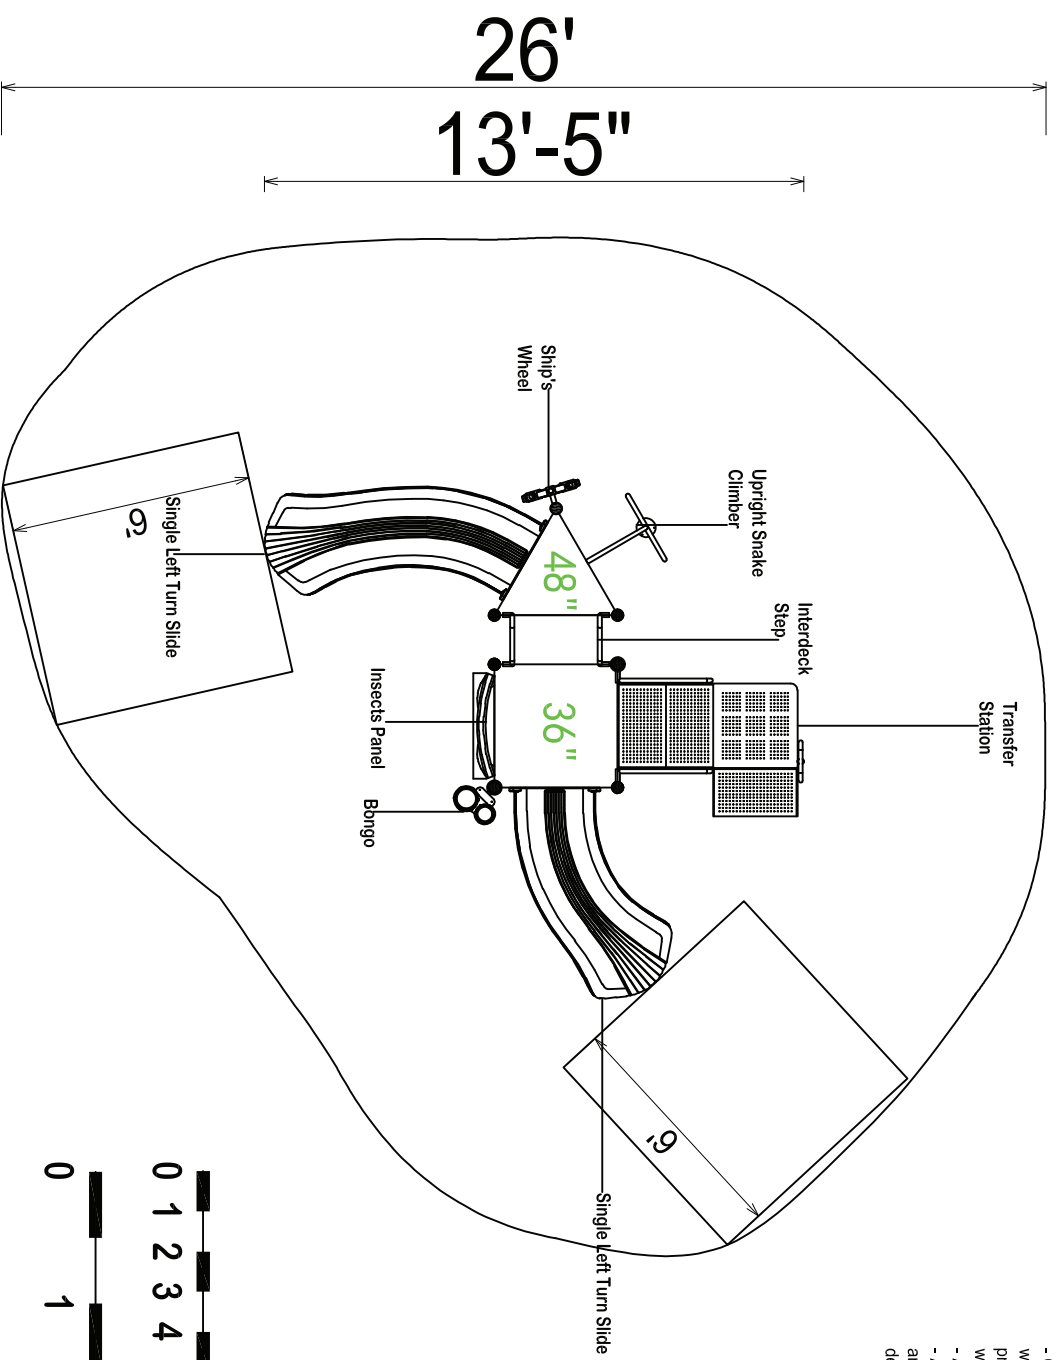

Use Zone: 26' x 26'

Age Range: 2-5

Occupancy: 12-16

Free Shipping!

COMPONENTS: Transfer Station / Single Left Turn Slide / Bongo / Insects Panel / Ship's Wheel / Upright Snake Climber / Interdeck Step

Top View Detail

25'-4"
12'-11"

Compliance:
 This play structure has been designed to meet the safety requirements established in:
 - 2010 ADA Standard
 - ASTM F1487
 - CPSC Pub #325
 when the play structure is installed over a properly maintained surfacing material which is in compliance with:
 - ASTM F1292
 - ASTM F1951
 and is appropriate for the highest designated play surface of the structure.

Drawing No.: KP-35161	Structure Size: 12'-11" x 13'-5" x 9'-4"	HDPs: 4'	Creative Recreational Systems, Inc
Date: 20-12-2021	Recommended Use Zone: 25'-4" x 26'	Age Group: 2-5	
Scale: To Fit	Surface Area: 1312 sq Ft	Capacity: 12-16 Weight: 1350 lbs	