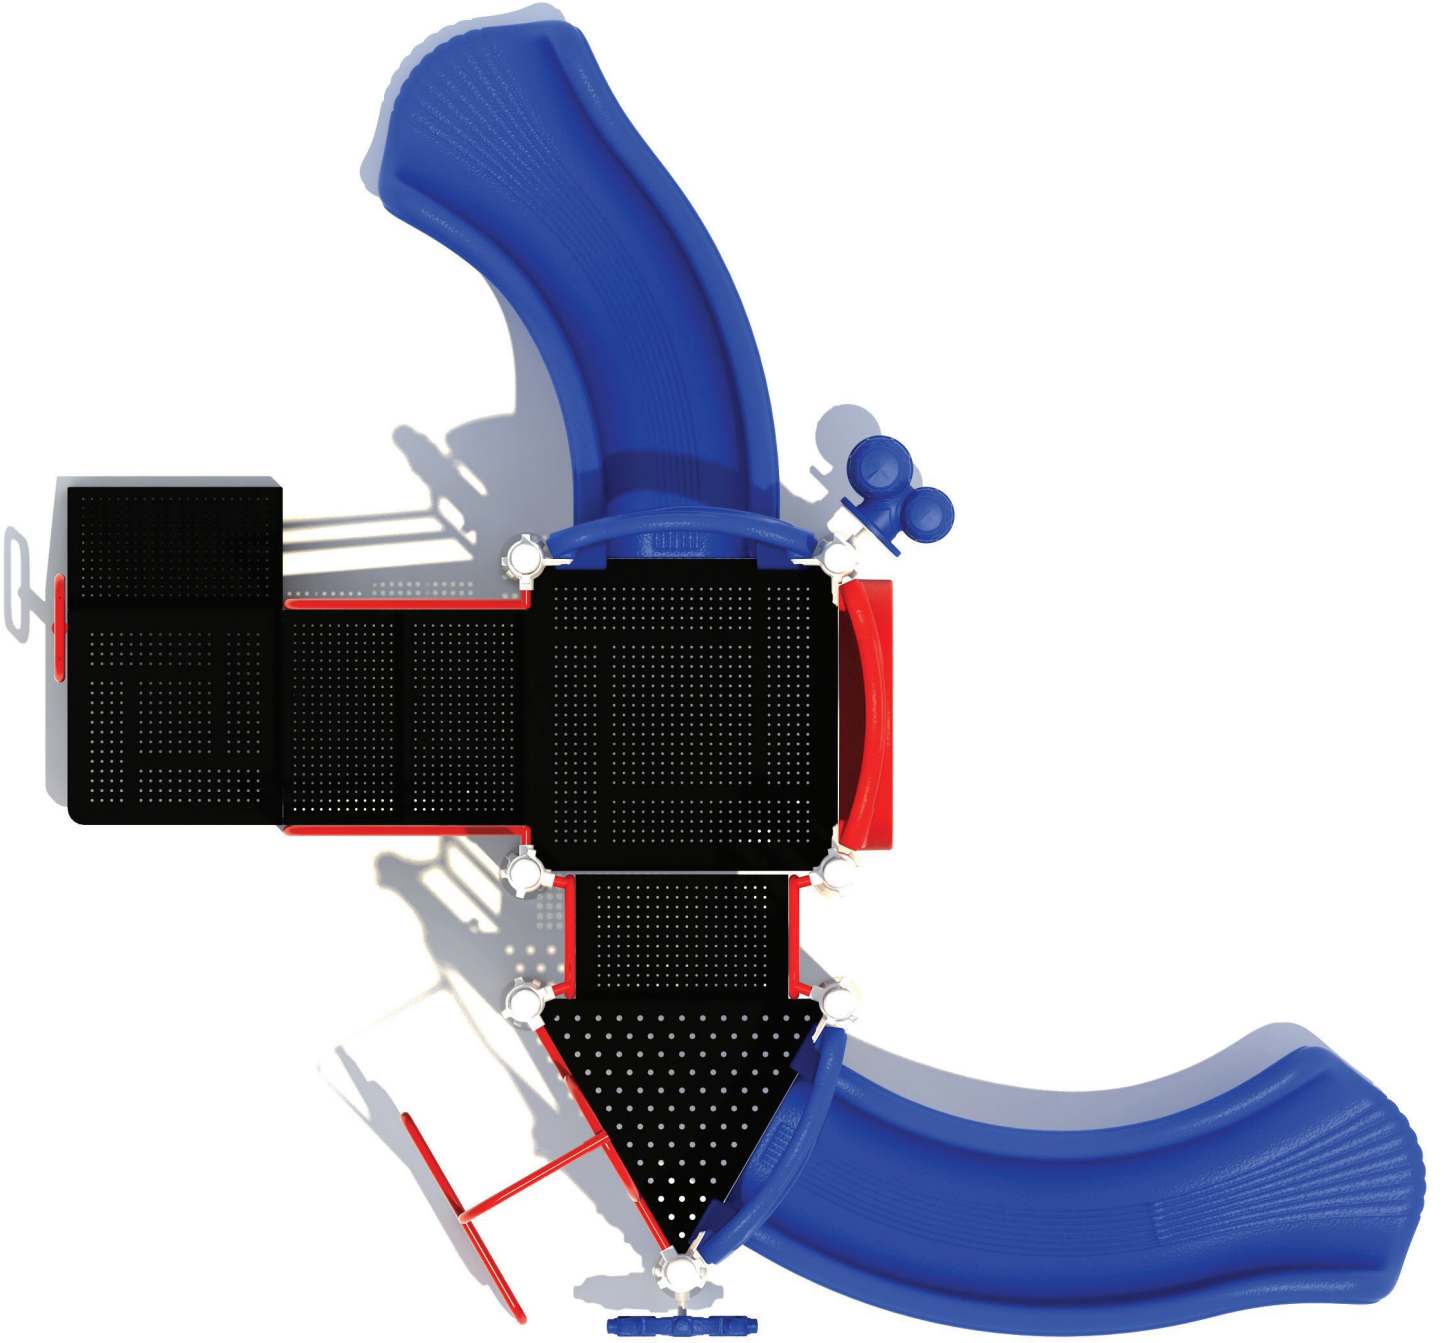

Use Zone: 26' x 26'

Age Range: 2-5

Occupancy: 12-16

Free Shipping!

COMPONENTS: Transfer Station / Single Left Turn Slide / Bongo / Insects Panel / Ship's Wheel / Upright Snake Climber / Interdeck Step

Top View Detail

25'-4"
12'-11"

Compliance:
 This play structure has been designed to meet the safety requirements established in:
 - 2010 ADA Standard
 - ASTM F1487
 - CPSC Pub #325
 when the play structure is installed over a properly maintained surfacing material which is in compliance with:
 - ASTM F1292
 - ASTM F1951
 and is appropriate for the highest designated play surface of the structure.

Drawing No.: KP-35161	Structure Size: 12'-11" x 13'-5" x 9'-4"	HDPs: 4'	Creative Recreational Systems, Inc
Date: 20-12-2021	Recommended Use Zone: 25'-4" x 26'	Age Group: 2-5	
Scale: To Fit	Surface Area: 1312 sq Ft	Capacity: 12-16 Weight: 1350 lbs	