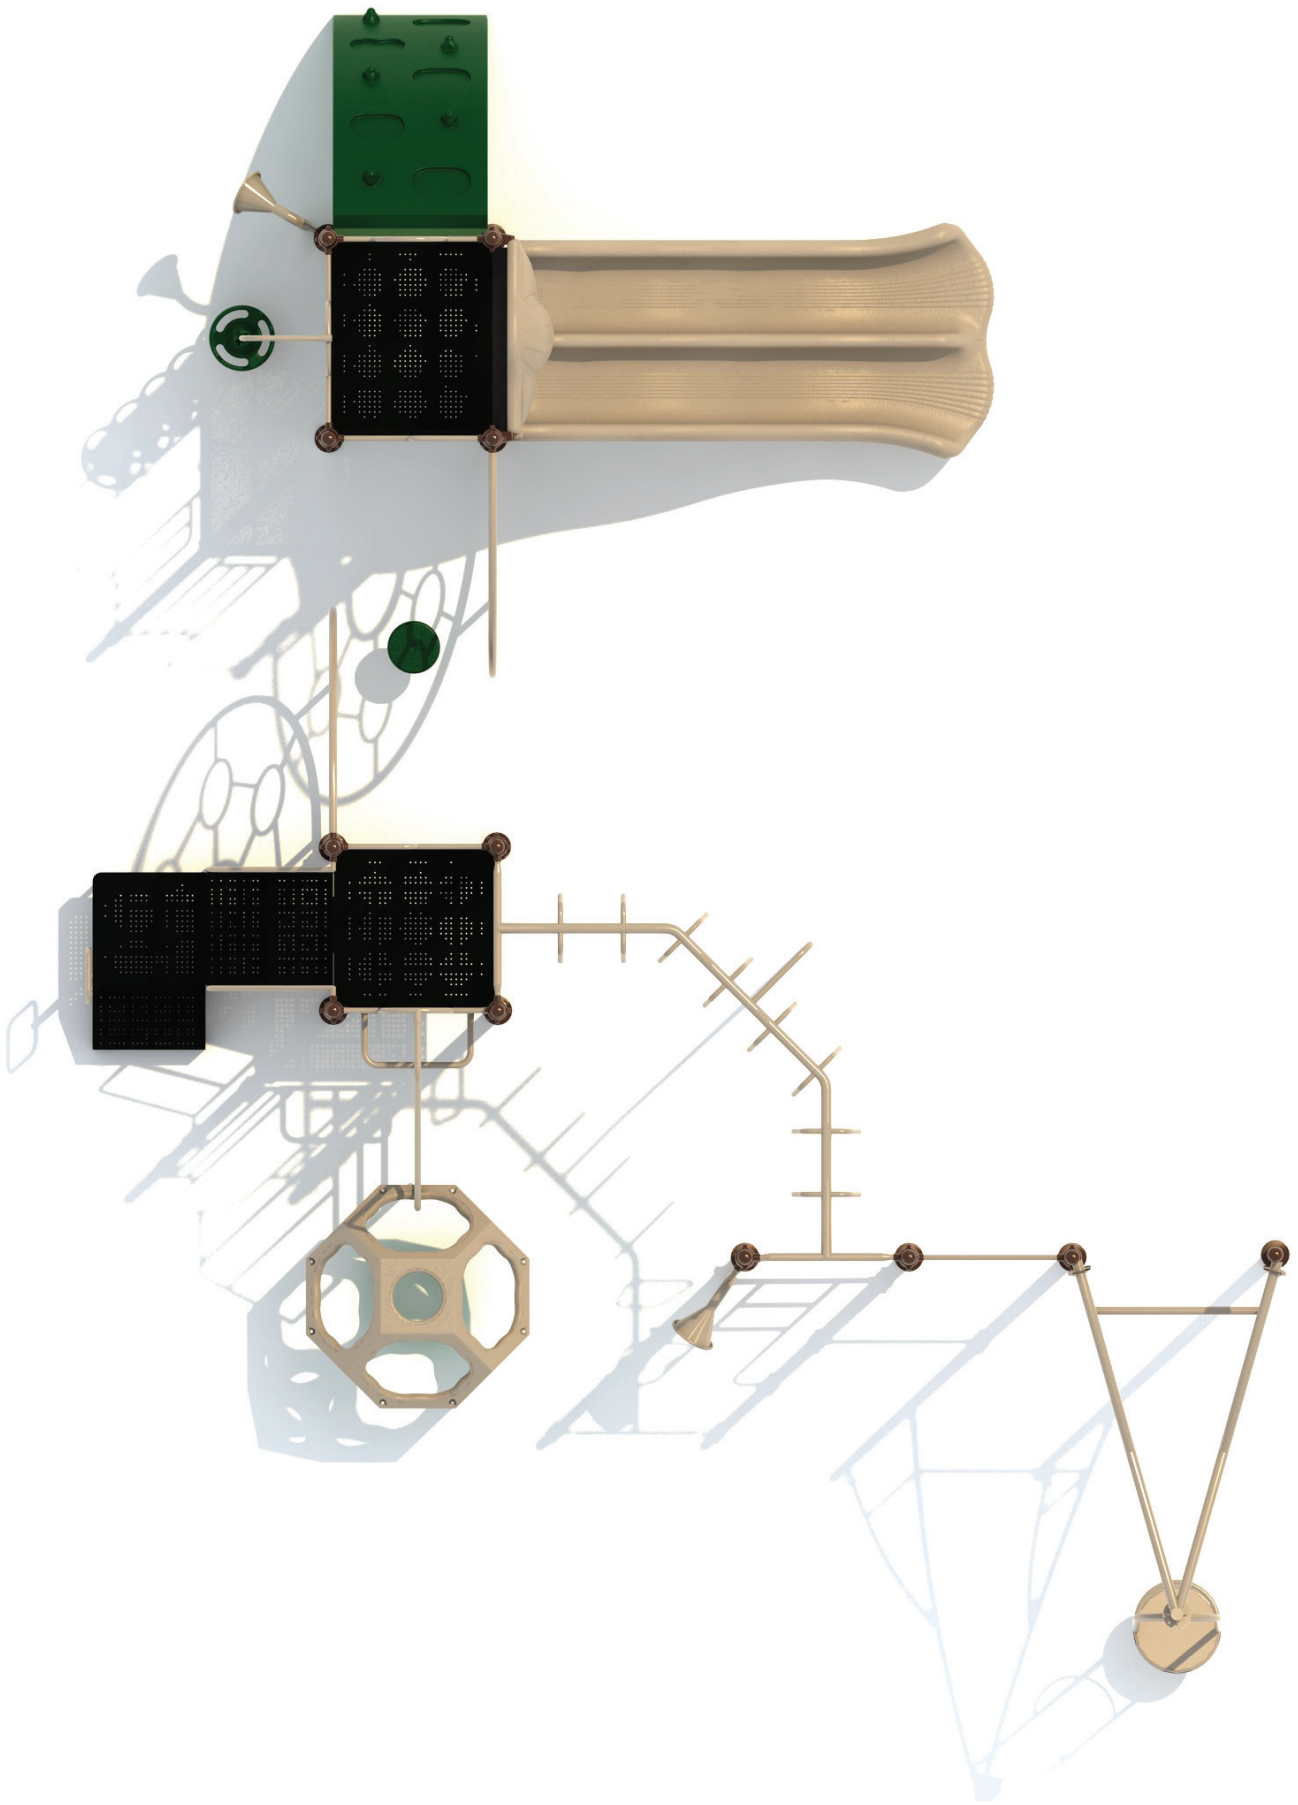

Use Zone: 52' x 37'

Fall Height: 7 Feet

ADA Access: Yes

Age Group: 5-12

Occupancy: 25-29

Free Shipping!

**COMPONENTS:** Transfer Station / Half Circle Climber / Curly Climber / Talk Tube / Sea Creature Arch Climber / Double Wave Slide / Pod / 90 Degree D-Ring Challenge Ladder / Cylinder Spinner / Chin Bar / Talk Tube / IKube Climber

42'-11"  
30'-11"

Compliance:  
 This play structure has been designed to meet the safety requirements established in:  
 - 2010 ADA Standard  
 - ASTM F1487  
 - CPSC Pub #325  
 when the play structure is installed over a properly maintained surfacing material which is in compliance with:  
 - ASTM F1292  
 - ASTM F1951  
 and is appropriate for the highest designated play surface of the structure.

Drawing No: KP-40825  
 Date: 10-09-2023  
 Scale: To Fit

Structure Size: 30'-11"X21'-7"X10'-2"  
 Recommended Use Zone: 42'-11"X33'-8"  
 Surface Area: 1462 Sq Ft

HDPS: 84"  
 Age Group: 5-12  
 Capacity: 25-29  
 Weight: 2400 lbs