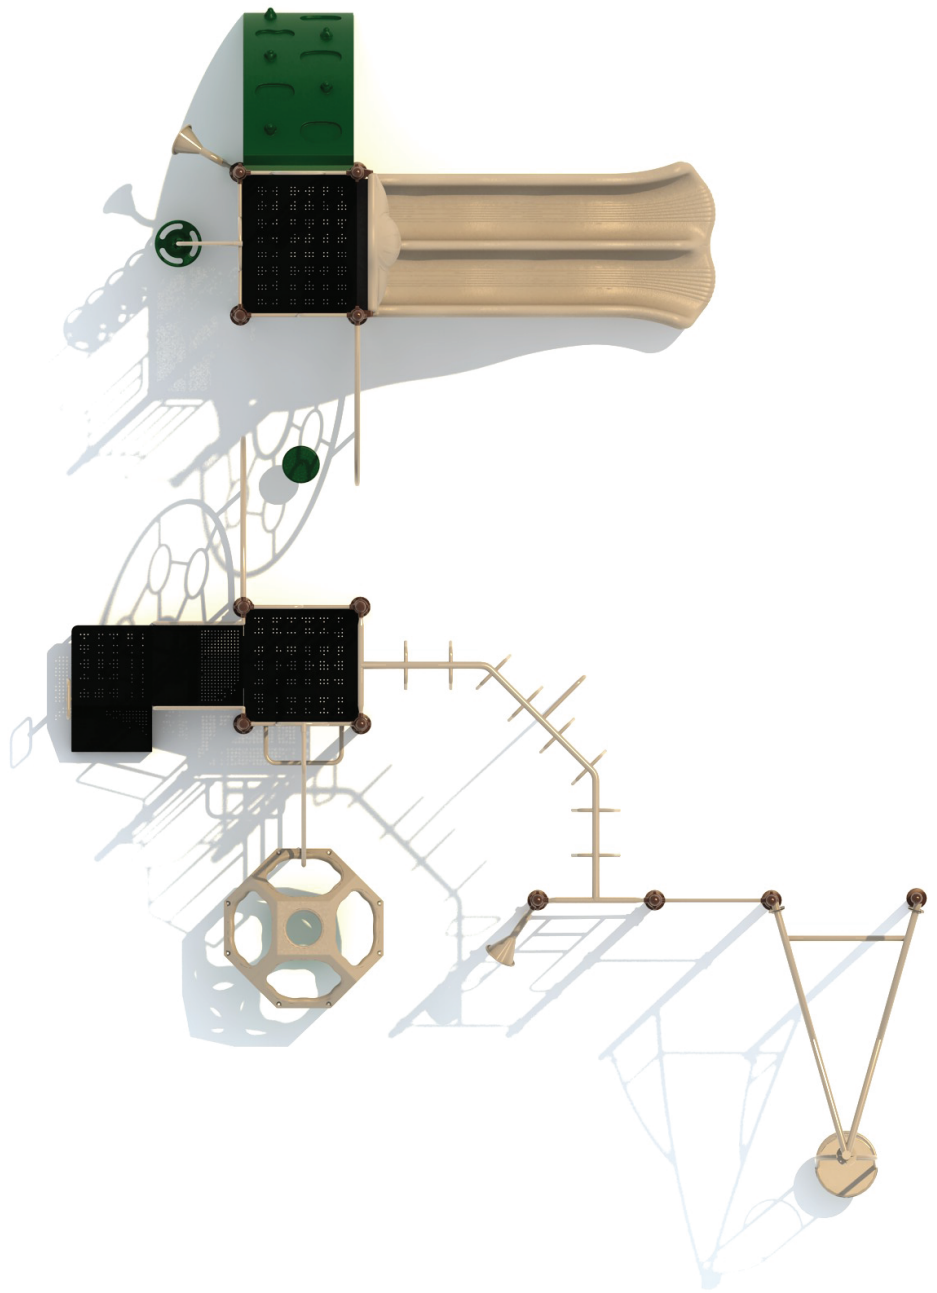

Use Zone: 52' x 37'

Fall Height: 7 Feet

ADA Access: Yes

Age Group: 5-12

Occupancy: 25-29

Free Shipping!

**COMPONENTS:** Transfer Station / Half Circle Climber / Curly Climber / Talk Tube / Sea Creature Arch Climber / Double Wave Slide / Pod / 90 Degree D-Ring Challenge Ladder / Cylinder Spinner / Chin Bar / Talk Tube / IKube Climber

42'-11"  
30'-11"

Compliance:  
 This play structure has been designed to meet the safety requirements established in:  
 - 2010 ADA Standard  
 - ASTM F1487  
 - CPSC Pub #325  
 when the play structure is installed over a properly maintained surfacing material which is in compliance with:  
 - ASTM F1292  
 - ASTM F1951  
 and is appropriate for the highest designated play surface of the structure.

Drawing No: KP-40825  
 Date: 10-09-2023  
 Scale: To Fit

Structure Size: 30'-11"X21'-7"X10'-2"  
 Recommended Use Zone: 42'-11"X33'-8"  
 Surface Area: 1462 Sq Ft

HDPS: 84"  
 Age Group: 5-12  
 Capacity: 25-29  
 Weight: 2400 lbs