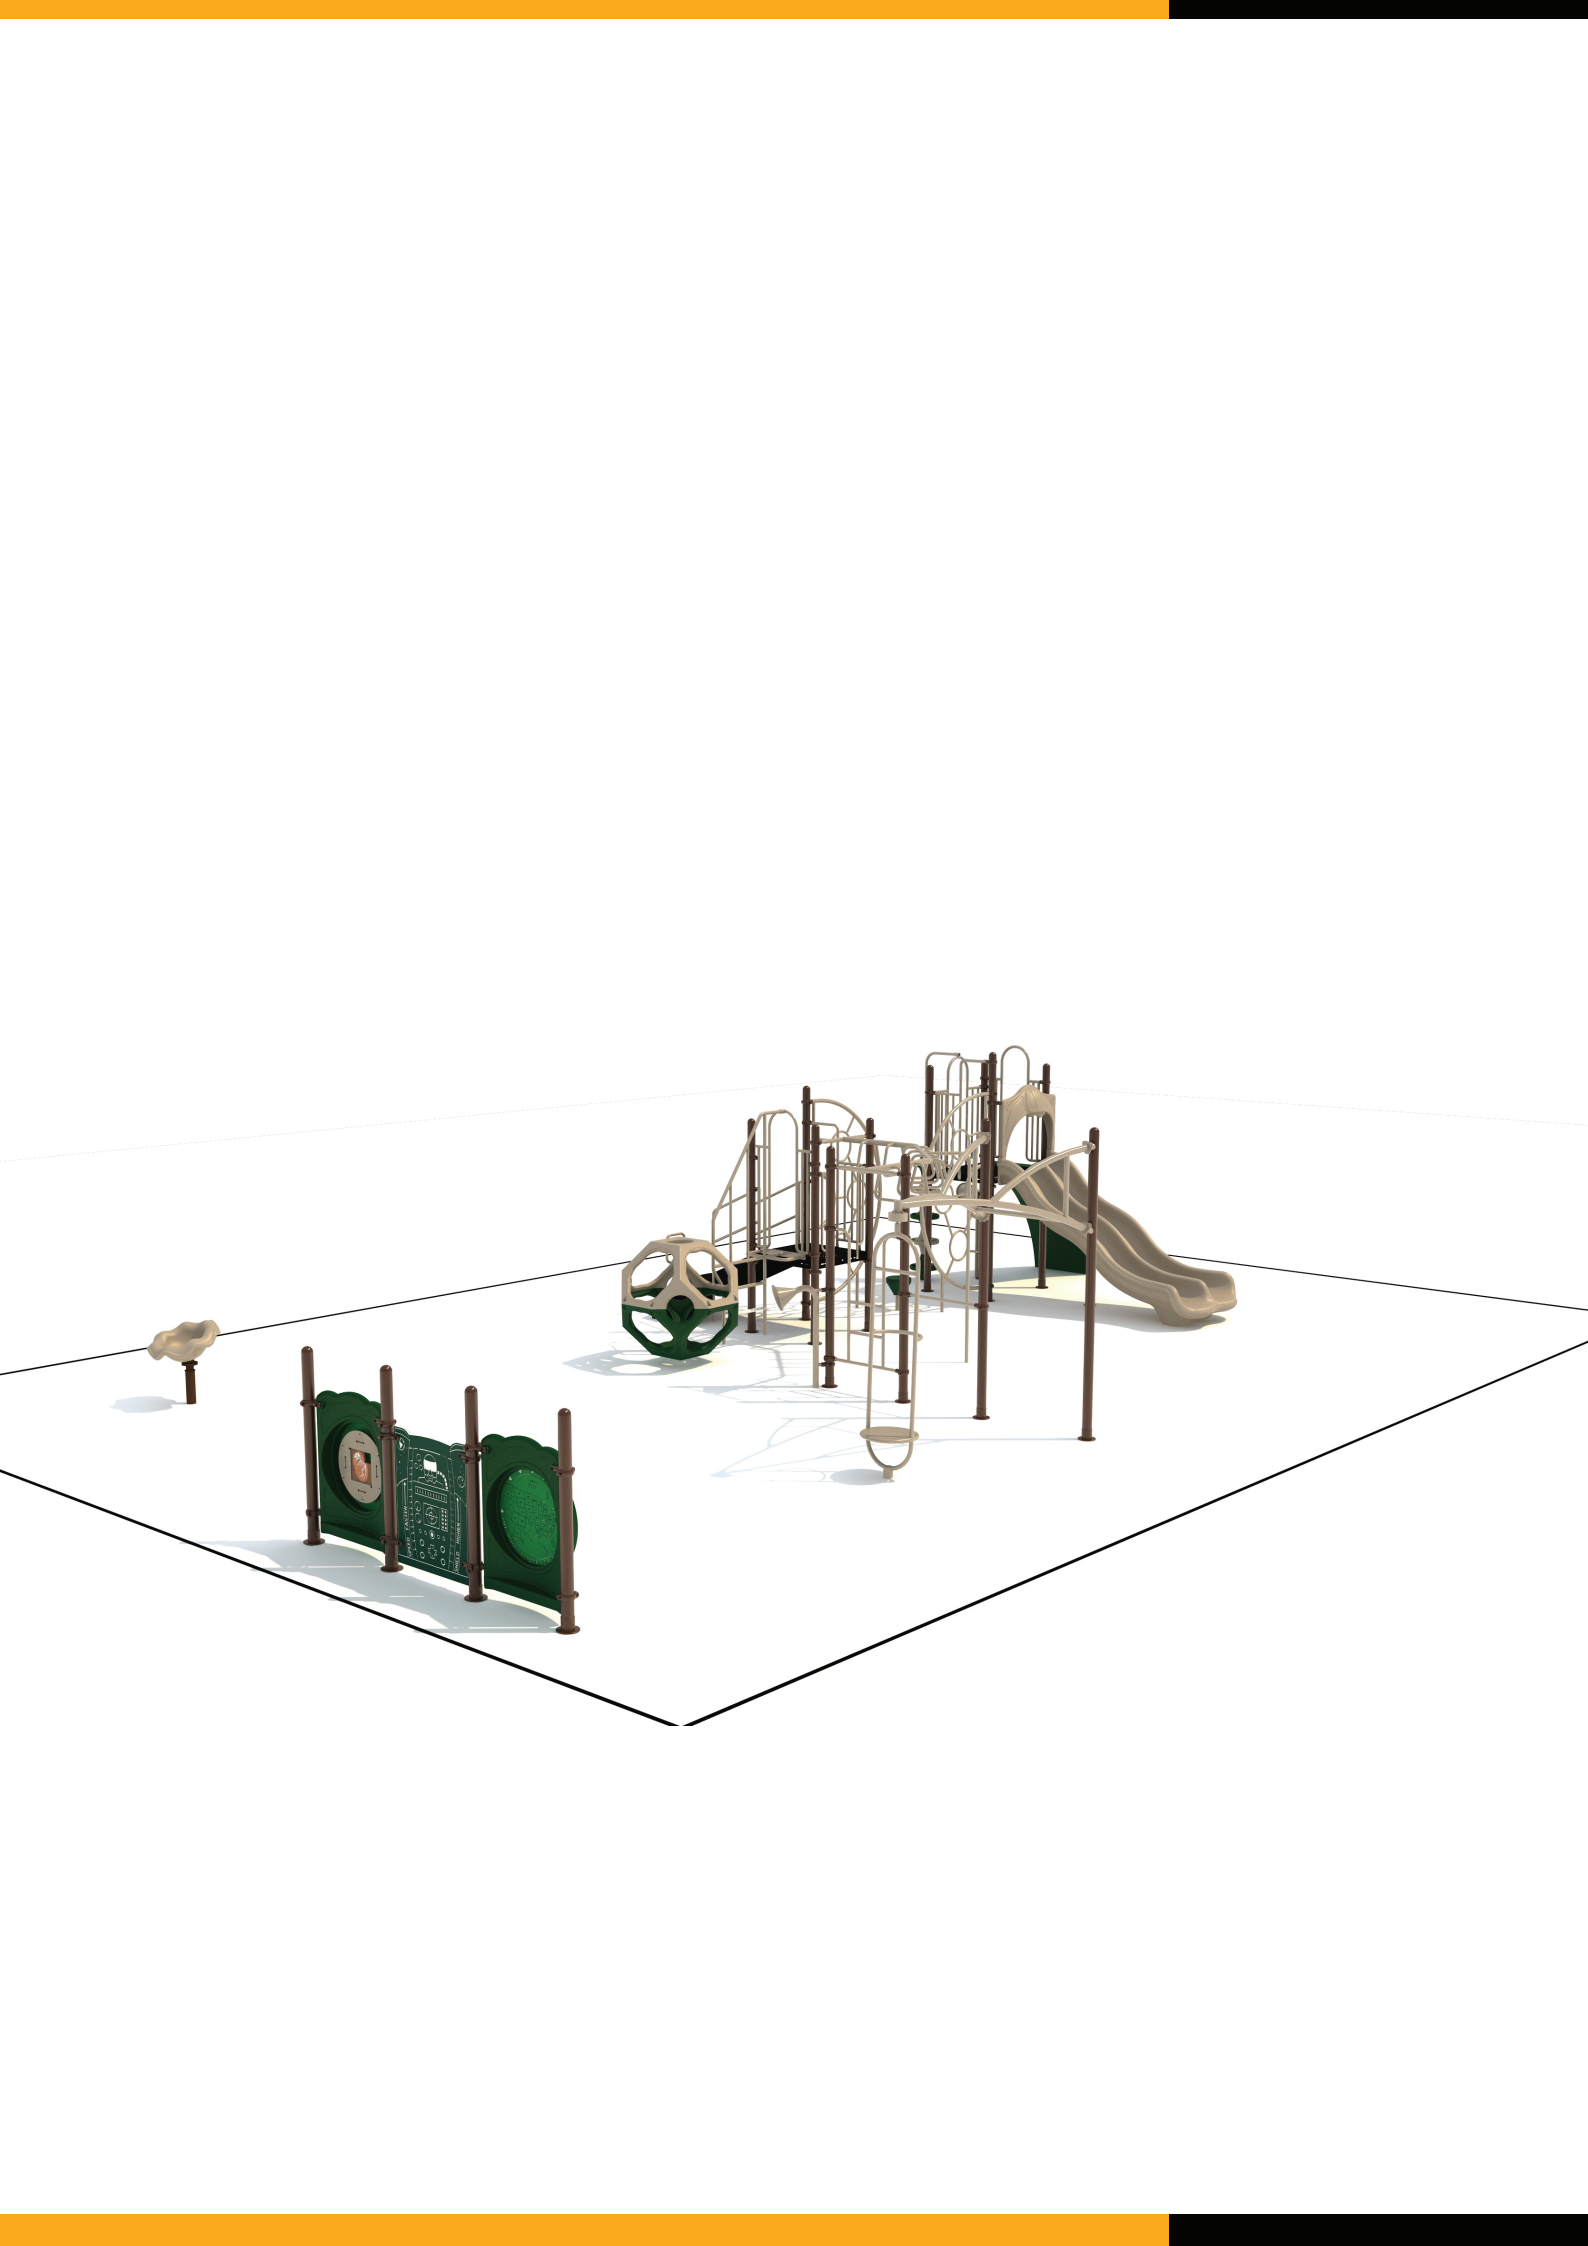

Use Zone: 52' x 37'

Fall Height: 7 Feet

ADA Access: Yes

Age Group: 5-12

Occupancy: 25-29

Free Shipping!

**COMPONENTS:** Transfer Station / Half Circle Climber / Curly Climber / Talk Tube / Sea Creature Arch Climber / Double Wave Slide / Pod / 90 Degree D-Ring Challenge Ladder / Cylinder Spinner / Chin Bar / Talk Tube / IKube Climber

42'-11"  
30'-11"

Compliance:  
 This play structure has been designed to meet the safety requirements established in:  
 - 2010 ADA Standard  
 - ASTM F1487  
 - CPSC Pub #325  
 when the play structure is installed over a properly maintained surfacing material which is in compliance with:  
 - ASTM F1292  
 - ASTM F1951  
 and is appropriate for the highest designated play surface of the structure.

Drawing No: KP-40825  
 Date: 10-09-2023  
 Scale: To Fit

Structure Size: 30'-11"X21'-7"X10'-2"  
 Recommended Use Zone: 42'-11"X33'-8"  
 Surface Area: 1462 Sq Ft

HDPS: 84"  
 Age Group: 5-12  
 Capacity: 25-29  
 Weight: 2400 lbs