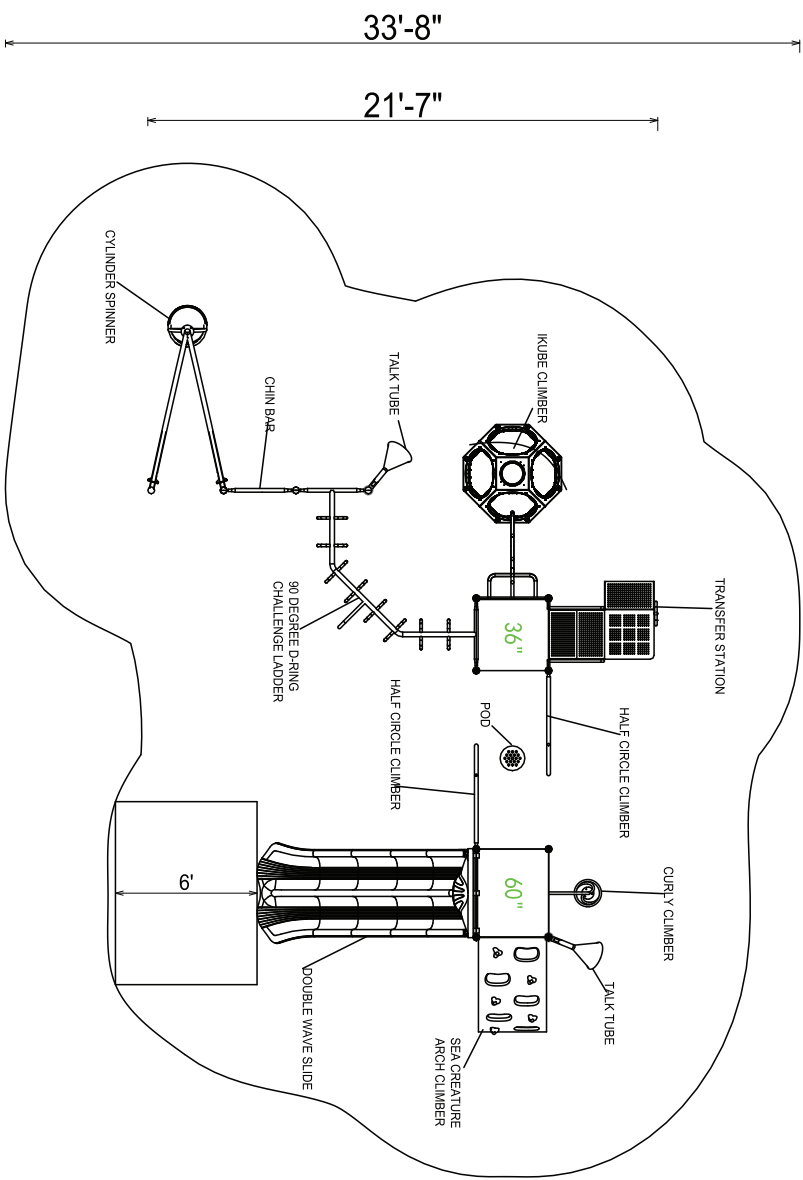

Use Zone: 52' x 37'

Fall Height: 7 Feet

ADA Access: Yes

Age Group: 5-12

Occupancy: 25-29

Free Shipping!

**COMPONENTS:** Transfer Station / Half Circle Climber / Curly Climber / Talk Tube / Sea Creature Arch Climber / Double Wave Slide / Pod / 90 Degree D-Ring Challenge Ladder / Cylinder Spinner / Chin Bar / Talk Tube / IKube Climber

42'-11"  
30'-11"

Compliance:  
 This play structure has been designed to meet the safety requirements established in:  
 - 2010 ADA Standard  
 - ASTM F1487  
 - CPSC Pub #325  
 when the play structure is installed over a properly maintained surfacing material which is in compliance with:  
 - ASTM F1292  
 - ASTM F1951  
 and is appropriate for the highest designated play surface of the structure.

Drawing No: KP-40825  
 Date: 10-09-2023  
 Scale: To Fit

Structure Size: 30'-11"X21'-7"X10'-2"  
 Recommended Use Zone: 42'-11"X33'-8"  
 Surface Area: 1462 Sq Ft

HDPS: 84"  
 Age Group: 5-12  
 Capacity: 25-29  
 Weight: 2400 lbs