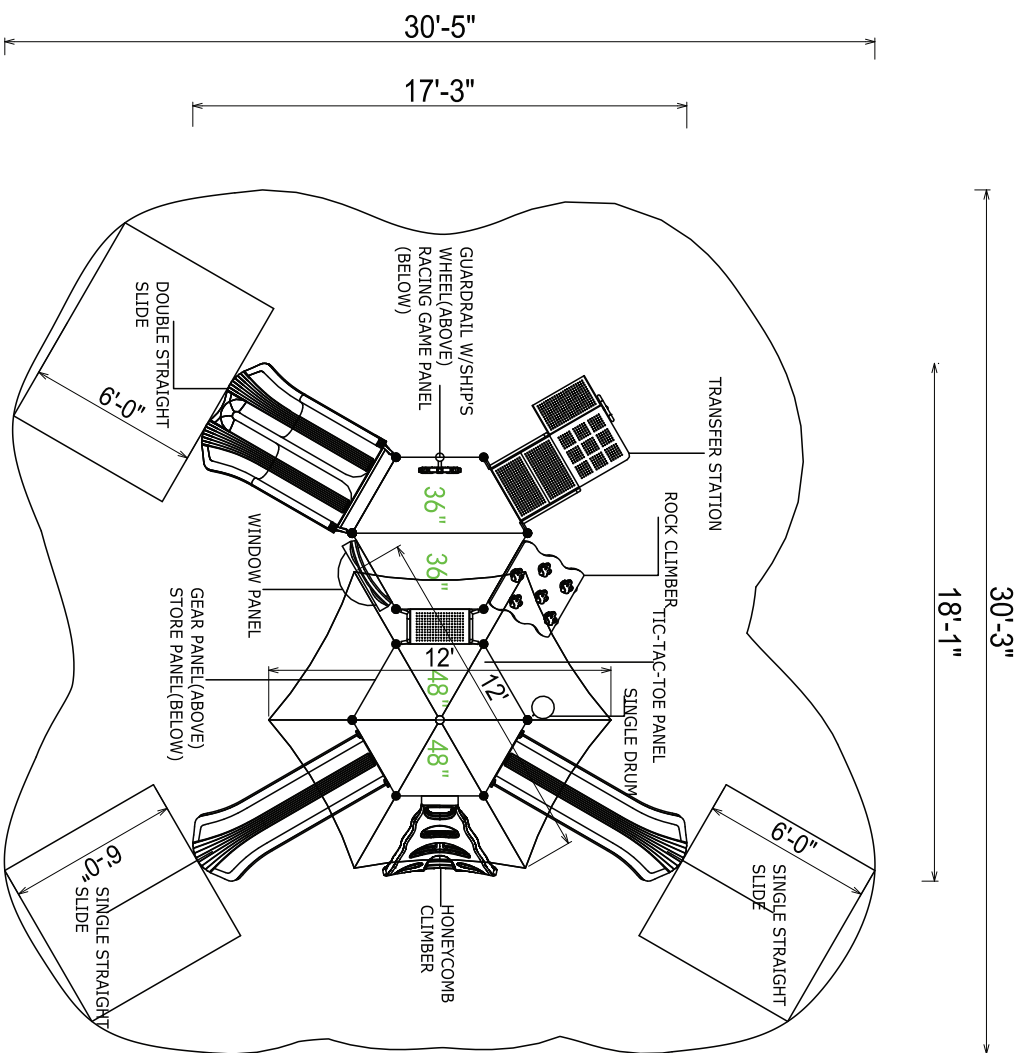

Use Zone: 31' x 31'

Fall Height: 4 Feet

ADA Access: Yes

Age Group: 2-5

Occupancy: 32-36

Free Shipping!

COMPONENTS: Transfer Station / Rock Climber / Tic-Tac-Toe Panel / Single Drum / Single Straight Slide / Honeycomb Climber / Single Straight Slide / Gear Panel (Above) / Store Panel (Below) / Window Panel / Double Straight Slide / Guardrail w/ship's Wheel (Above) / Racing Game Panel (Below)

Top View Detail

Compliance:
 This play structure has been designed to meet the safety requirements established in:
 - 2010 ADA Standard
 - ASTM F1487
 - CPSC Pub #325
 when the play structure is installed over a properly maintained surfacing material which is in compliance with:
 - ASTM F1292
 - ASTM F1951
 and is appropriate for the highest designated play surface of the structure.

Drawing No: KP-40686	Structure Size: 18'-1"X17'-3"X14'-9"	HDPS: 48"	Creative Recreational Systems, Inc
Date: 13/08/2023	Recommended Use Zone: 30'-3"X30'-5"	Age Group: 2-5	
Scale: To Fit	Surface Area: 961 Sq Ft	Capacity: 32-36	
		Weight: 2100 lbs	