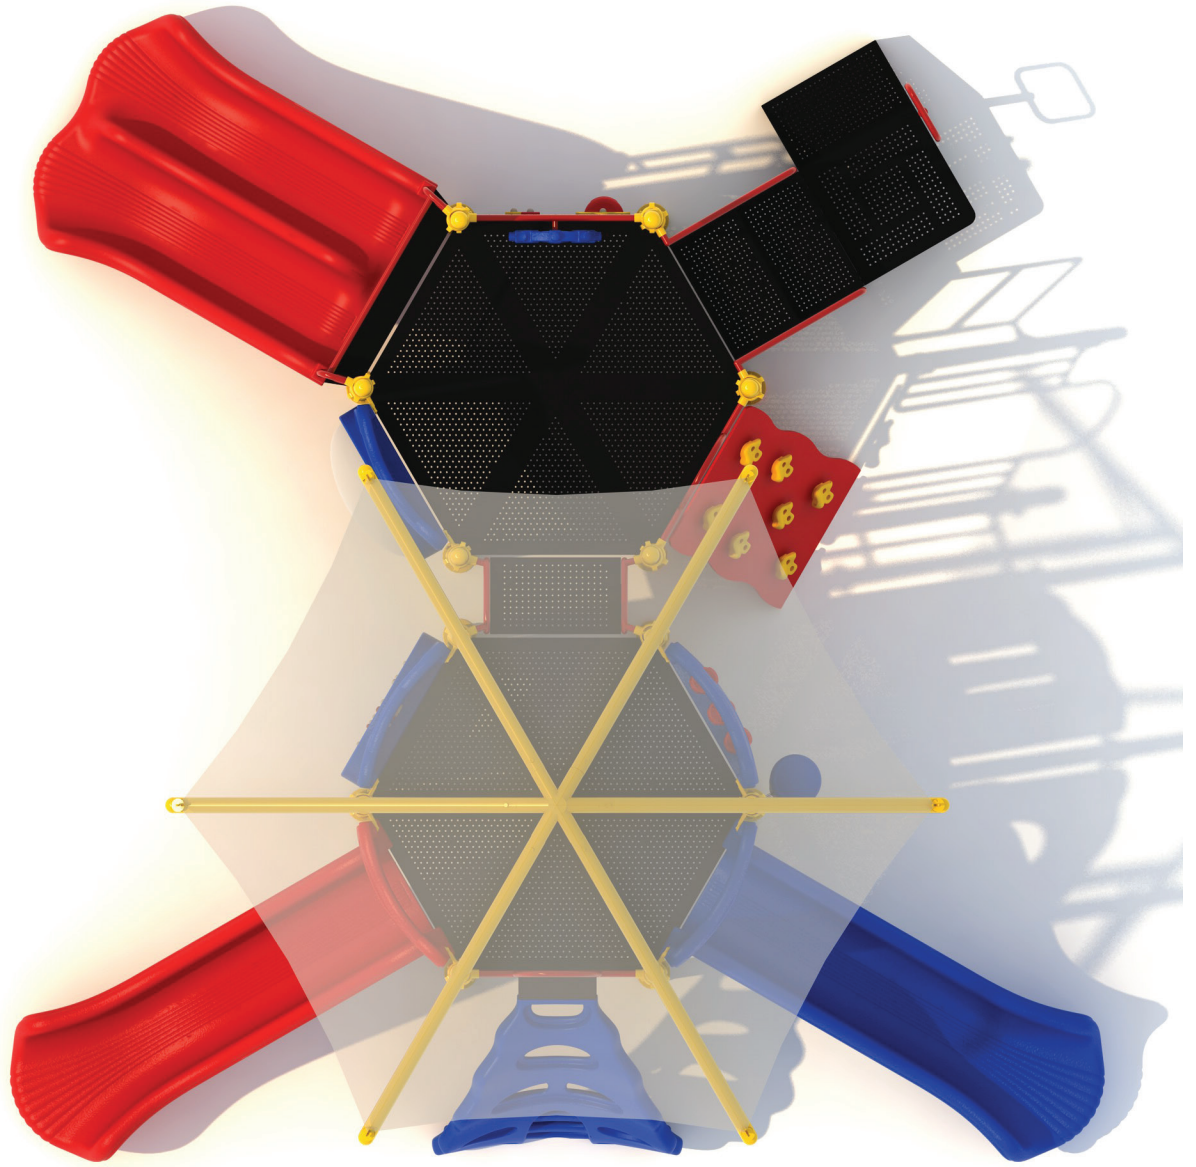

Use Zone: 31' x 31'

Fall Height: 4 Feet

ADA Access: Yes

Age Group: 2-5

Occupancy: 32-36

Free Shipping!

COMPONENTS: Transfer Station / Rock Climber / Tic-Tac-Toe Panel / Single Drum / Single Straight Slide / Honeycomb Climber / Single Straight Slide / Gear Panel (Above) / Store Panel (Below) / Window Panel / Double Straight Slide / Guardrail w/ship's Wheel (Above) / Racing Game Panel (Below)

Top View Detail

Compliance:
 This play structure has been designed to meet the safety requirements established in:
 - 2010 ADA Standard
 - ASTM F1487
 - CPSC Pub #325
 when the play structure is installed over a properly maintained surfacing material which is in compliance with:
 - ASTM F1292
 - ASTM F1951
 and is appropriate for the highest designated play surface of the structure.

Drawing No: KP-40686	Structure Size: 18'-1"X17'-3"X14'-9"	HDPS: 48"	Creative Recreational Systems, Inc
Date: 13/08/2023	Recommended Use Zone: 30'-3"X30'-5"	Age Group: 2-5	
Scale: To Fit	Surface Area: 961 Sq Ft	Capacity: 32-36	
		Weight: 2100 lbs	