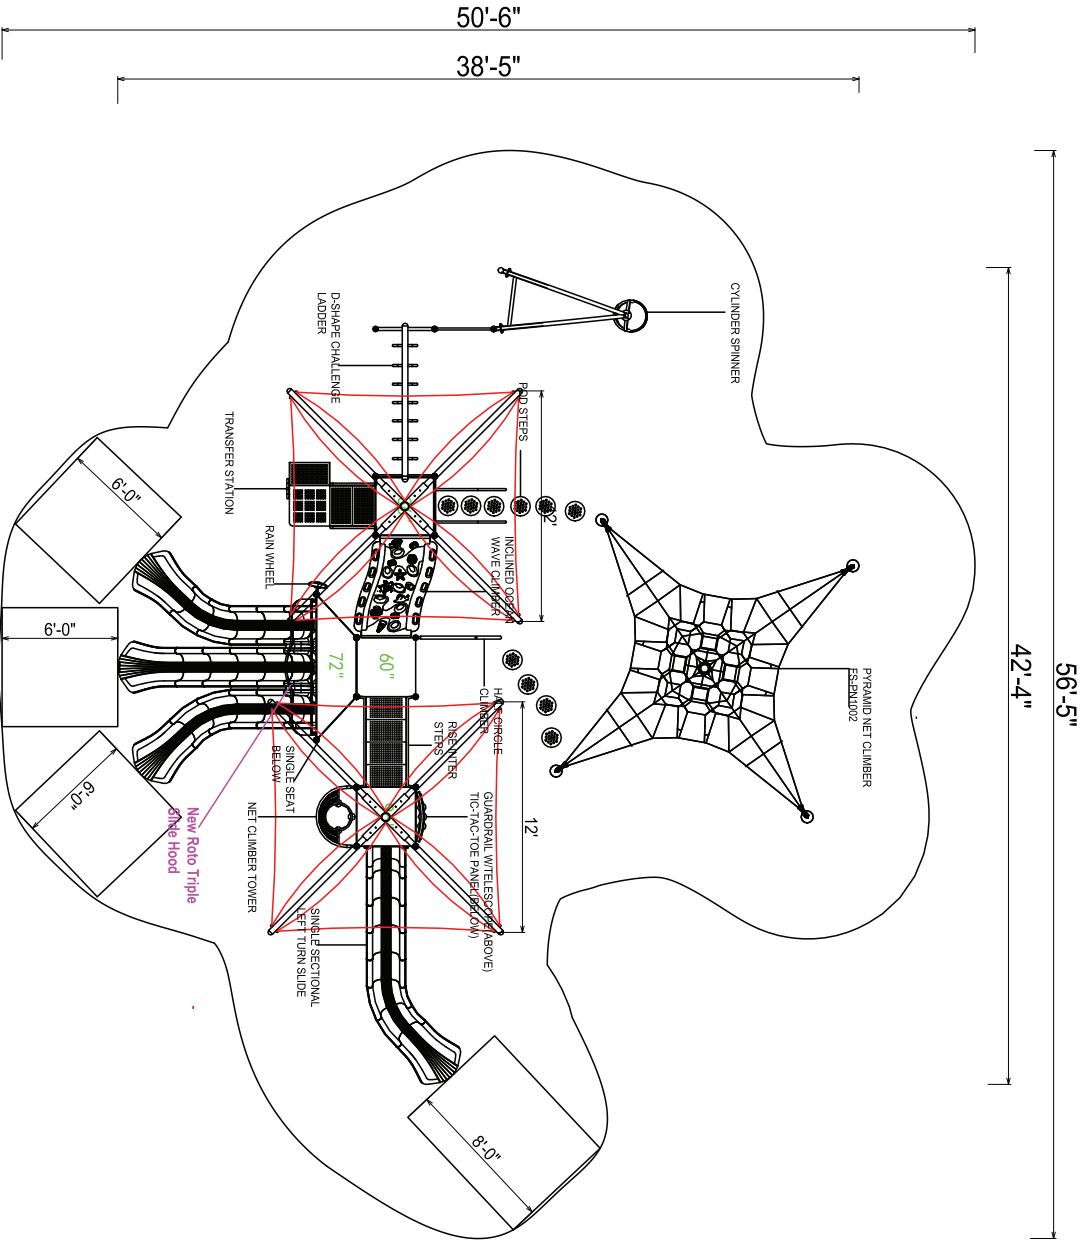

Use Zone: 57' x 51'

Fall Height: 8 feet

ADA Access: Yes

Age Group: 5-12

Occupancy: 40-44

Free Shipping!

COMPONENTS: Cylinder Spinner / Pyramid Net Climber / Guadrail W/Telescope (Above) / Tic-Tac-Toe Panel (Below) / Single Sectional Left Turn Slide / Net Climber Tower / New Roto Triple Slide Hood / Single Seat Below / Rise Inter Steps / Half Circle Climber / Inclined Ocean Wave Climber / Rain Wheel / Transfer Station / D-Shape Challenge Ladder / Pod Steps

Compliance:
 This play structure has been designed to meet the safety requirements established in:
 - 2010 ADA Standard
 - ASTM F1487
 - CPSC Pub #325
 when the play structure is installed over a properly maintained surfacing material which is in compliance with:
 - ASTM F1292
 - ASTM F1951
 and is appropriate for the highest designated play surface of the structure.

Drawing No:	KP-40093	Structure Size:	42'-4" x 38'-5" x 18'-8"	HDPs:	8	Creative Recreational Systems, Inc
Date:	14-04-2023	Recommended Use Zone:	56'-5" x 50'-6"	Age Group:	5-12	
Scale:	To Fit	Surface Area:	2907 Sq Ft	Capacity:	40-44	
		Weight:	4100 lbs			