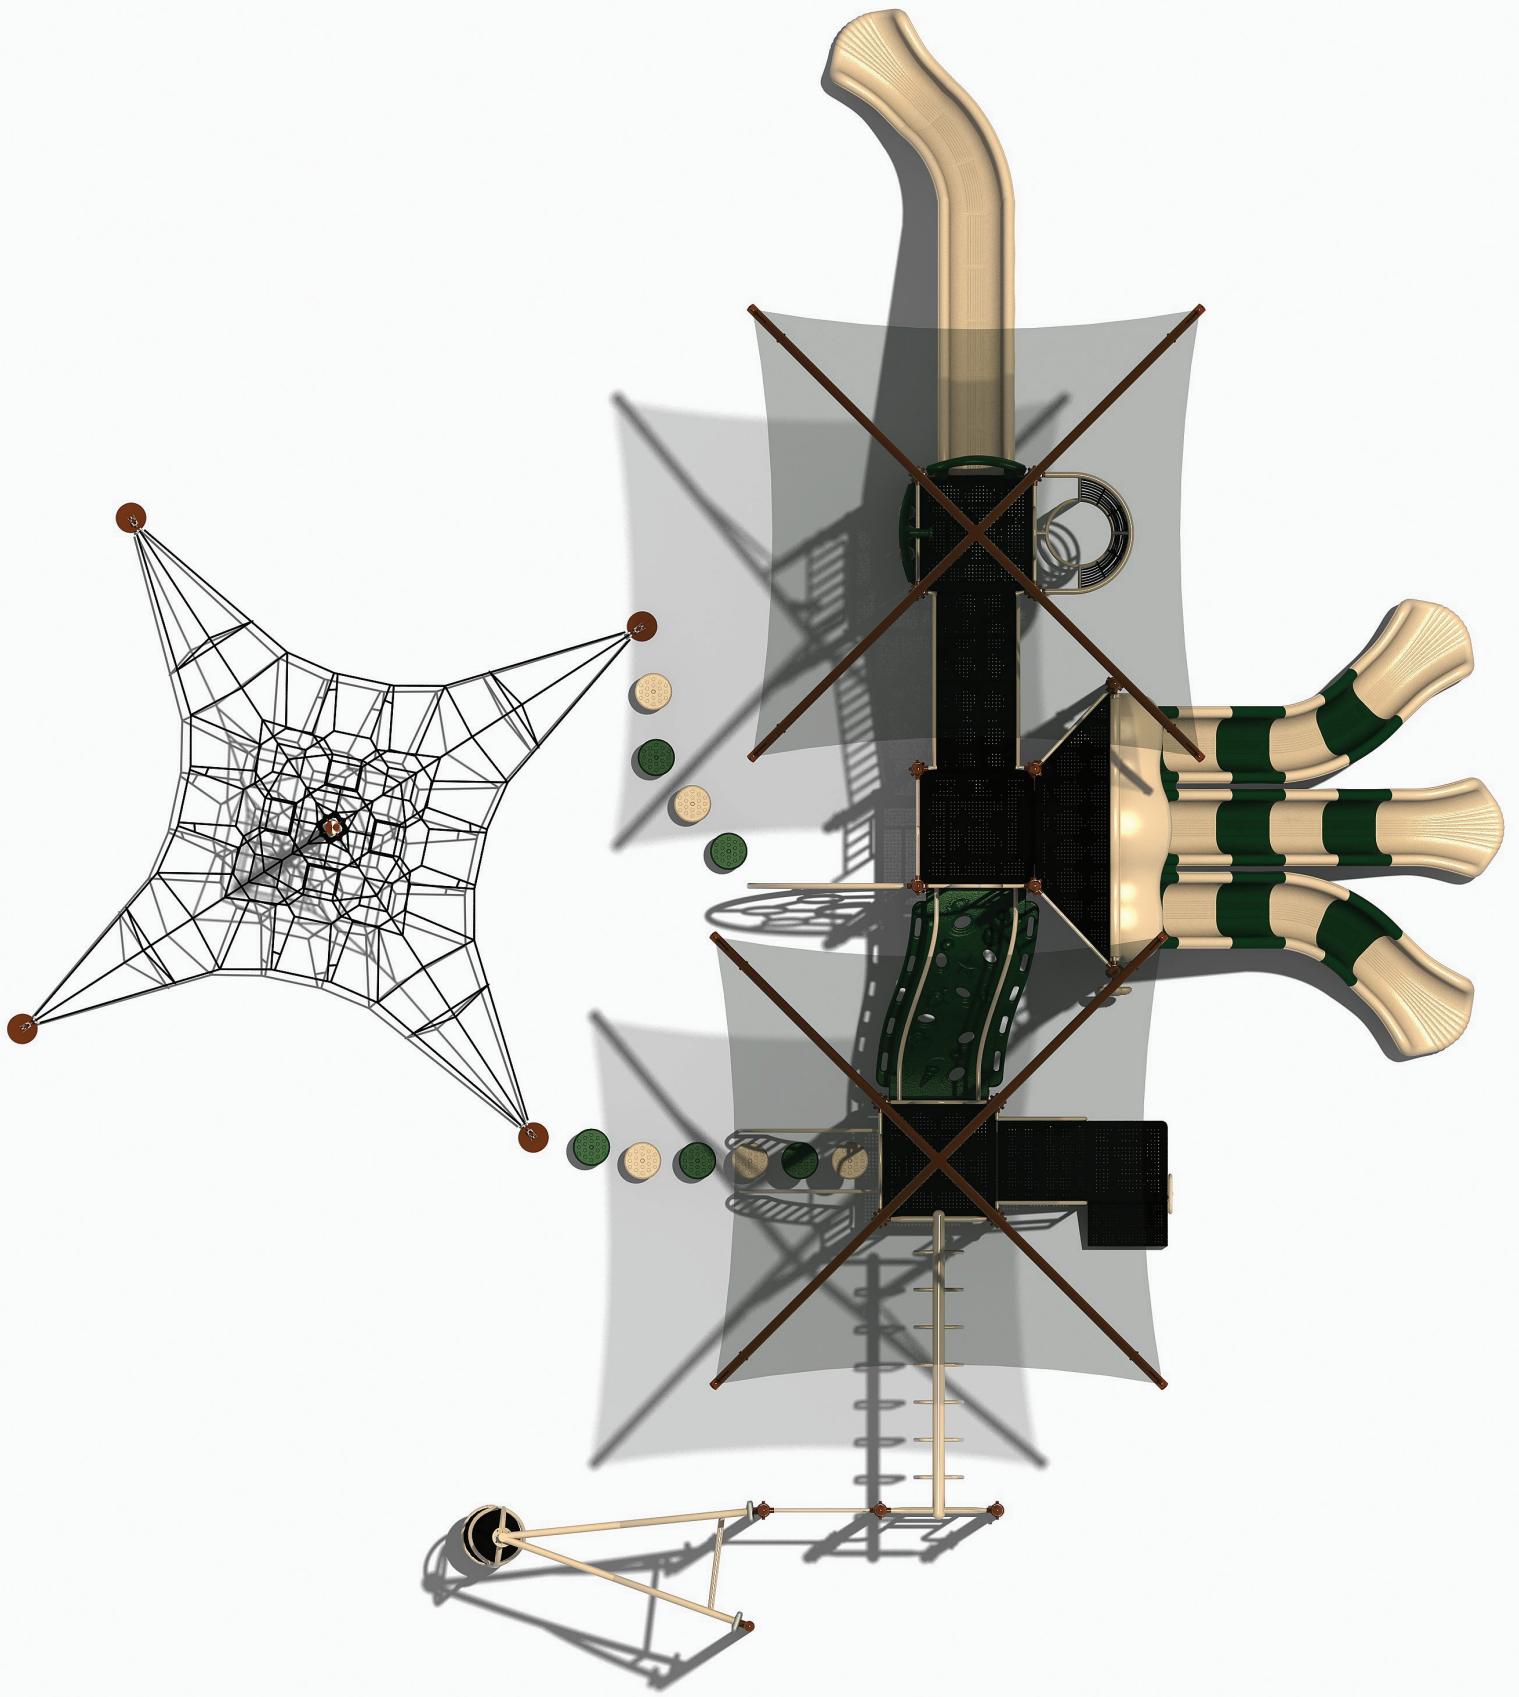

Use Zone: 57' x 51'

Fall Height: 8 feet

ADA Access: Yes

Age Group: 5-12

Occupancy: 40-44

Free Shipping!

COMPONENTS: Cylinder Spinner / Pyramid Net Climber / Guadrail W/Telescope (Above) / Tic-Tac-Toe Panel (Below) / Single Sectional Left Turn Slide / Net Climber Tower / New Roto Triple Slide Hood / Single Seat Below / Rise Inter Steps / Half Circle Climber / Inclined Ocean Wave Climber / Rain Wheel / Transfer Station / D-Shape Challenge Ladder / Pod Steps

Compliance:
 This play structure has been designed to meet the safety requirements established in:
 - 2010 ADA Standard
 - ASTM F1487
 - CPSC Pub #325
 when the play structure is installed over a properly maintained surfacing material which is in compliance with:
 - ASTM F1292
 - ASTM F1951
 and is appropriate for the highest designated play surface of the structure.

Drawing No:	KP-40093	Structure Size:	42'-4" x 38'-5" x 18'-8"	HDPs:	8	Creative Recreational Systems, Inc
Date:	14-04-2023	Recommended Use Zone:	56'-5" x 50'-6"	Age Group:	5-12	
Scale:	To Fit	Surface Area:	2907 Sq Ft	Capacity:	40-44	
		Weight:	4100 lbs			