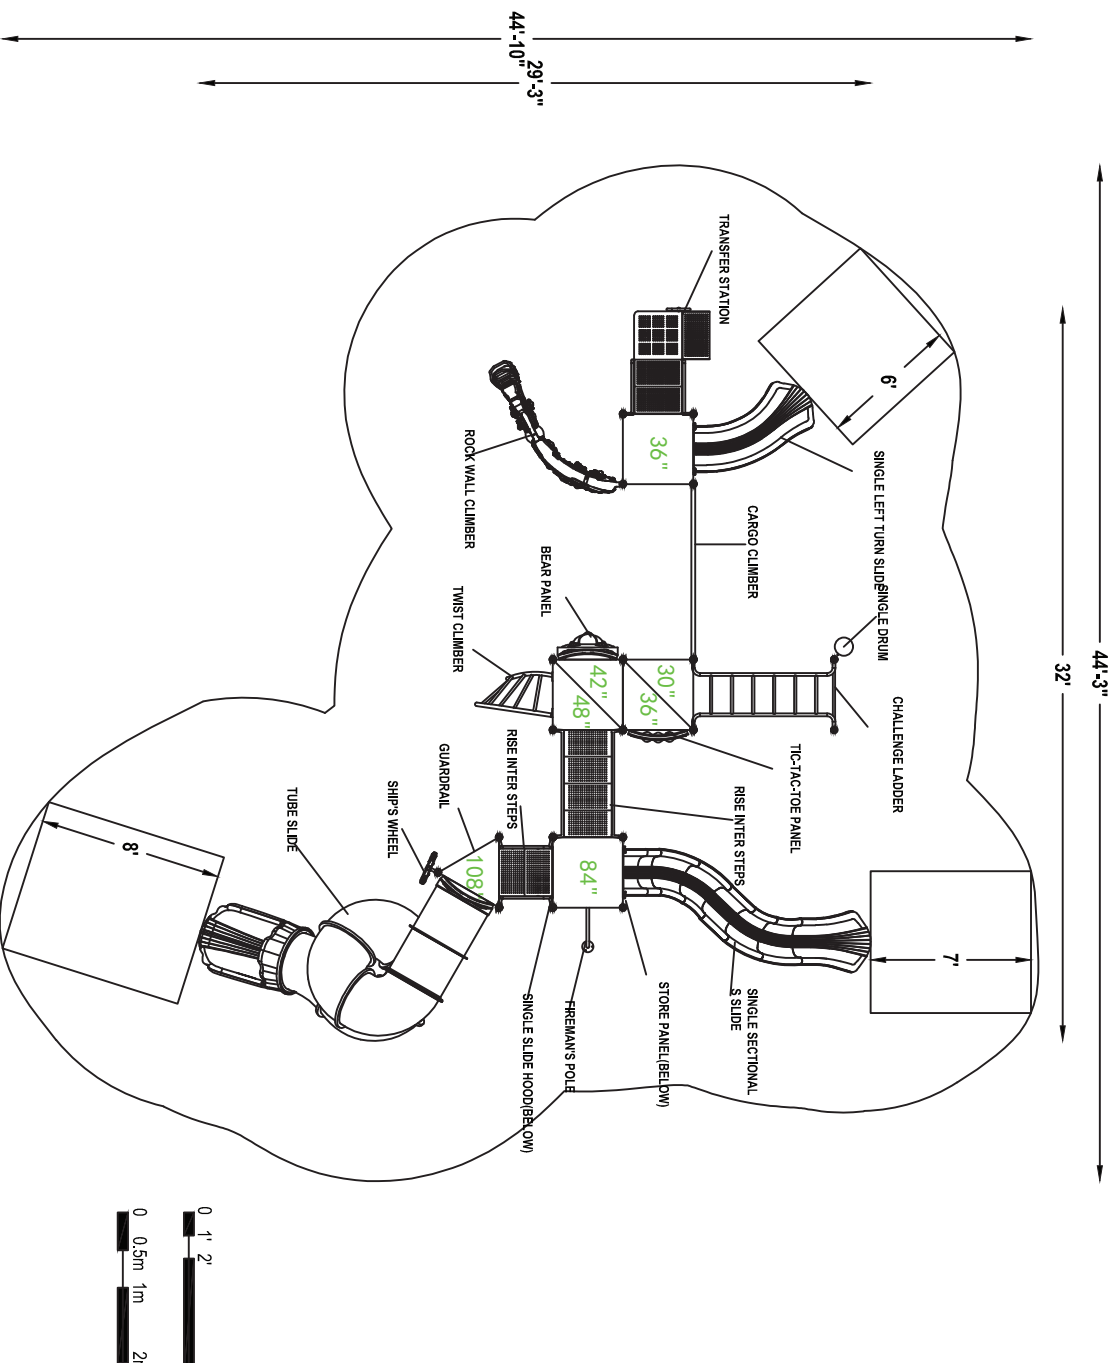

Use Zone: 35' x 28'

Age Group: 2-5

Occupancy: 20-24

Free Shipping!

COMPONENTS: Sea Creature Arch Panel / Rock Climber / Window Panel / Spiral Slide / Transfer Station / Spin Panel / Pod Climber / Single Sectional Straight Slide

Compliance:
 This play structure has been designed to meet the safety requirements established in:

- 2010 ADA Standard
- ASTM F1487
- CPSC Pub #325

when the play structure is installed over a properly maintained surfacing material which is in compliance with:

- ASTM F1292
- ASTM F1951

and is appropriate for the highest designated play surface of the structure.

Eddie's Playground

Drawing No:	KP-32922	Structure Size:	32'X29'-3"X14'-2"	HDPs:	9'
Date:	08/06/2020	Recommended Use Zone:	45'X45'	Age Group:	2-12
Scale:	To Fit	Surface Area:	2025 Sq Ft	Capacity:	42-46