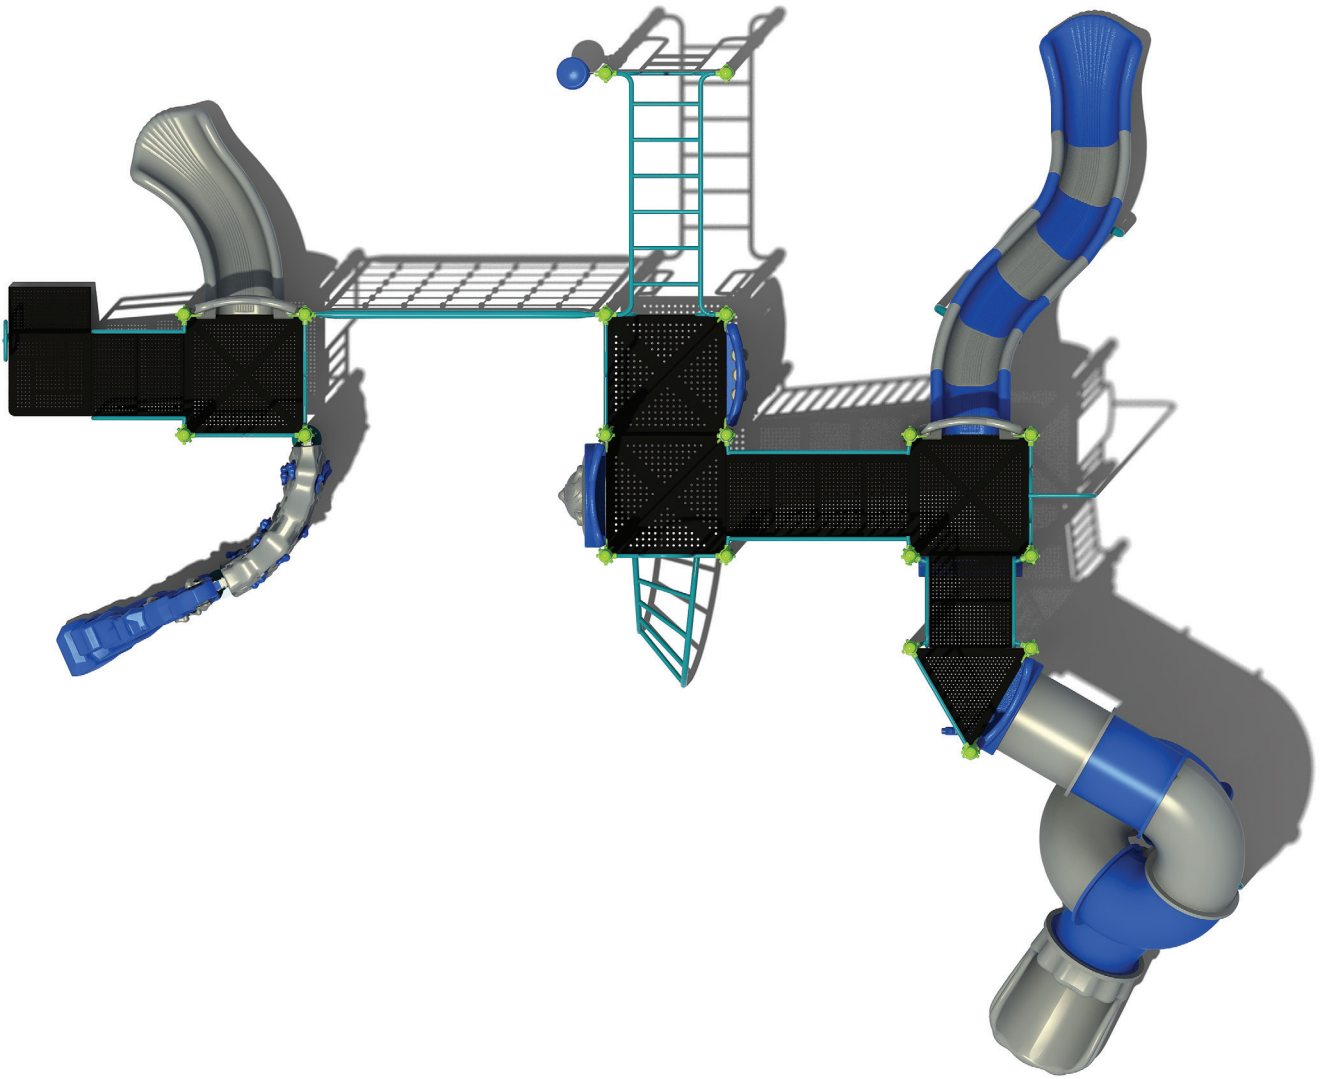

Use Zone: 35' x 28'

Age Group: 2-5

Occupancy: 20-24

Free Shipping!

COMPONENTS: Sea Creature Arch Panel / Rock Climber / Window Panel / Spiral Slide / Transfer Station / Spin Panel / Pod Climber / Single Sectional Straight Slide

Compliance:
 This play structure has been designed to meet the safety requirements established in:

- 2010 ADA Standard
- ASTM F1487
- CPSC Pub #325

when the play structure is installed over a properly maintained surfacing material which is in compliance with:

- ASTM F1292
- ASTM F1951

and is appropriate for the highest designated play surface of the structure.

Eddie's Playground

Drawing No:	KP-32922	Structure Size:	32'X29'-3"X14'-2"	HDPs:	9'
Date:	08/06/2020	Recommended Use Zone:	45'X45'	Age Group:	2-12
Scale:	To Fit	Surface Area:	2025 Sq Ft	Capacity:	42-46

Creative recreation systems