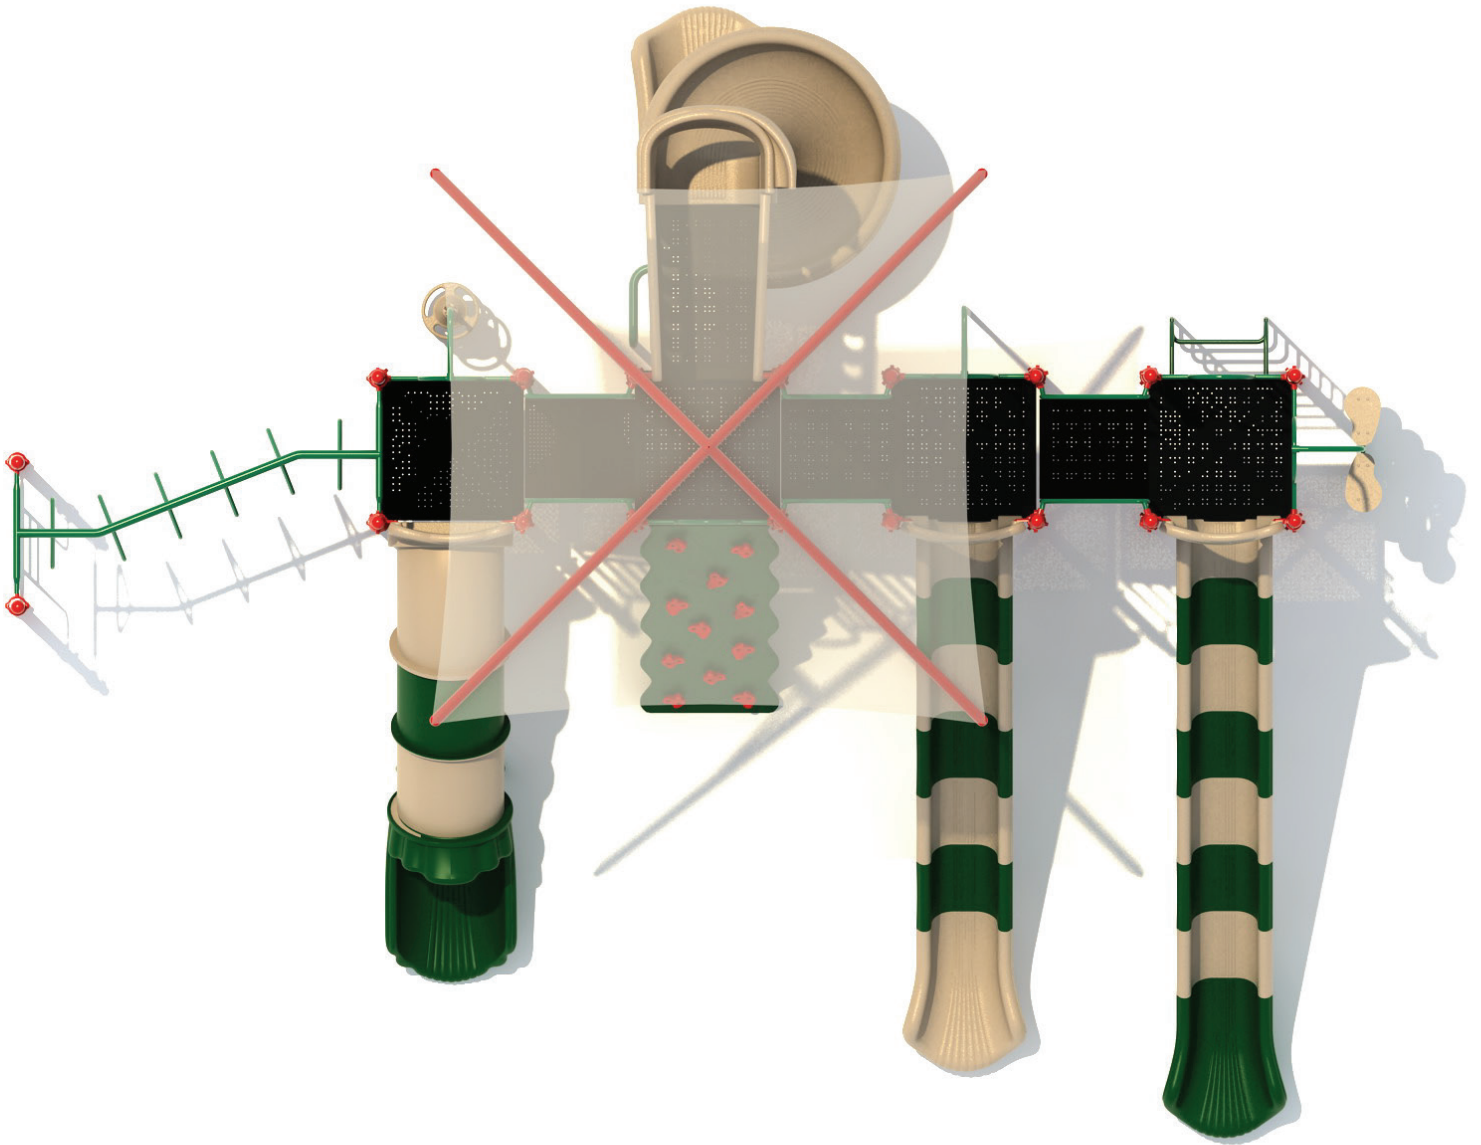

Use Zone: 42' x 39'

Age Group: 5-12

Occupancy: 32-36

Free Shipping!

COMPONENTS: Pod Climber / Single Straight Slide / Transfer Station / Gear Panel (Above) / Fun with Bugs Panel (Below) / Vertical Climber / Racing Game Panel / Shade / Single Right Turn Slide

Compliance:
 This play structure has been designed to meet the safety requirements established in:
 – 2010 ADA Standard
 – ASTM F1487
 – CPSC Pub #325
 when the play structure is installed over a properly maintained surfacing material which is in compliance with:
 – ASTM F1292
 – ASTM F1951
 and is appropriate for the

Grace Church
 Messinger

Drawing No: KP-32888
 Date: 20/05/2020
 Scale: To Fit

Structure: 29'-1" X 23'-6" X 16'-8"
 Size: Recommended 41'-6" X 38'-4"
 Use Zone: Surface
 Area: 1638 Sq Ft

HDDS: 8'
 Age Group: 5-12
 Capacity: 32-36