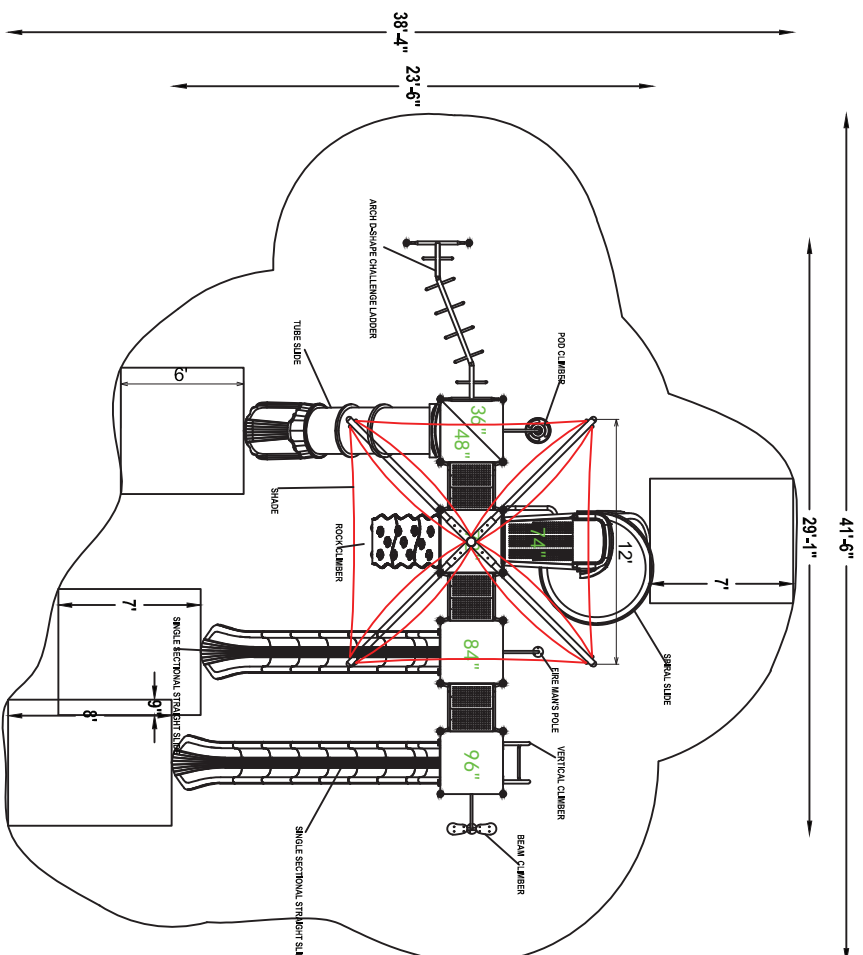

Use Zone: 42' x 39'

Age Group: 5-12

Occupancy: 32-36

Free Shipping!

COMPONENTS: Pod Climber / Single Straight Slide / Transfer Station / Gear Panel (Above) / Fun with Bugs Panel (Below) / Vertical Climber / Racing Game Panel / Shade / Single Right Turn Slide

Compliance:
 This play structure has been designed to meet the safety requirements established in:
 – 2010 ADA Standard
 – ASTM F1487
 – CPSC Pub #325
 when the play structure is installed over a properly maintained surfacing material which is in compliance with:
 – ASTM F1292
 – ASTM F1951
 and is appropriate for the

Grace Church
 Messinger

Drawing No: KP-32888
 Date: 20/05/2020
 Scale: To Fit

Structure: 29'-1" X 23'-6" X 16'-8"
 Size: Recommended 41'-6" X 38'-4"
 Use Zone: Surface
 Area: 1638 Sq Ft

HDDS: 8'
 Age Group: 5-12
 Capacity: 32-36