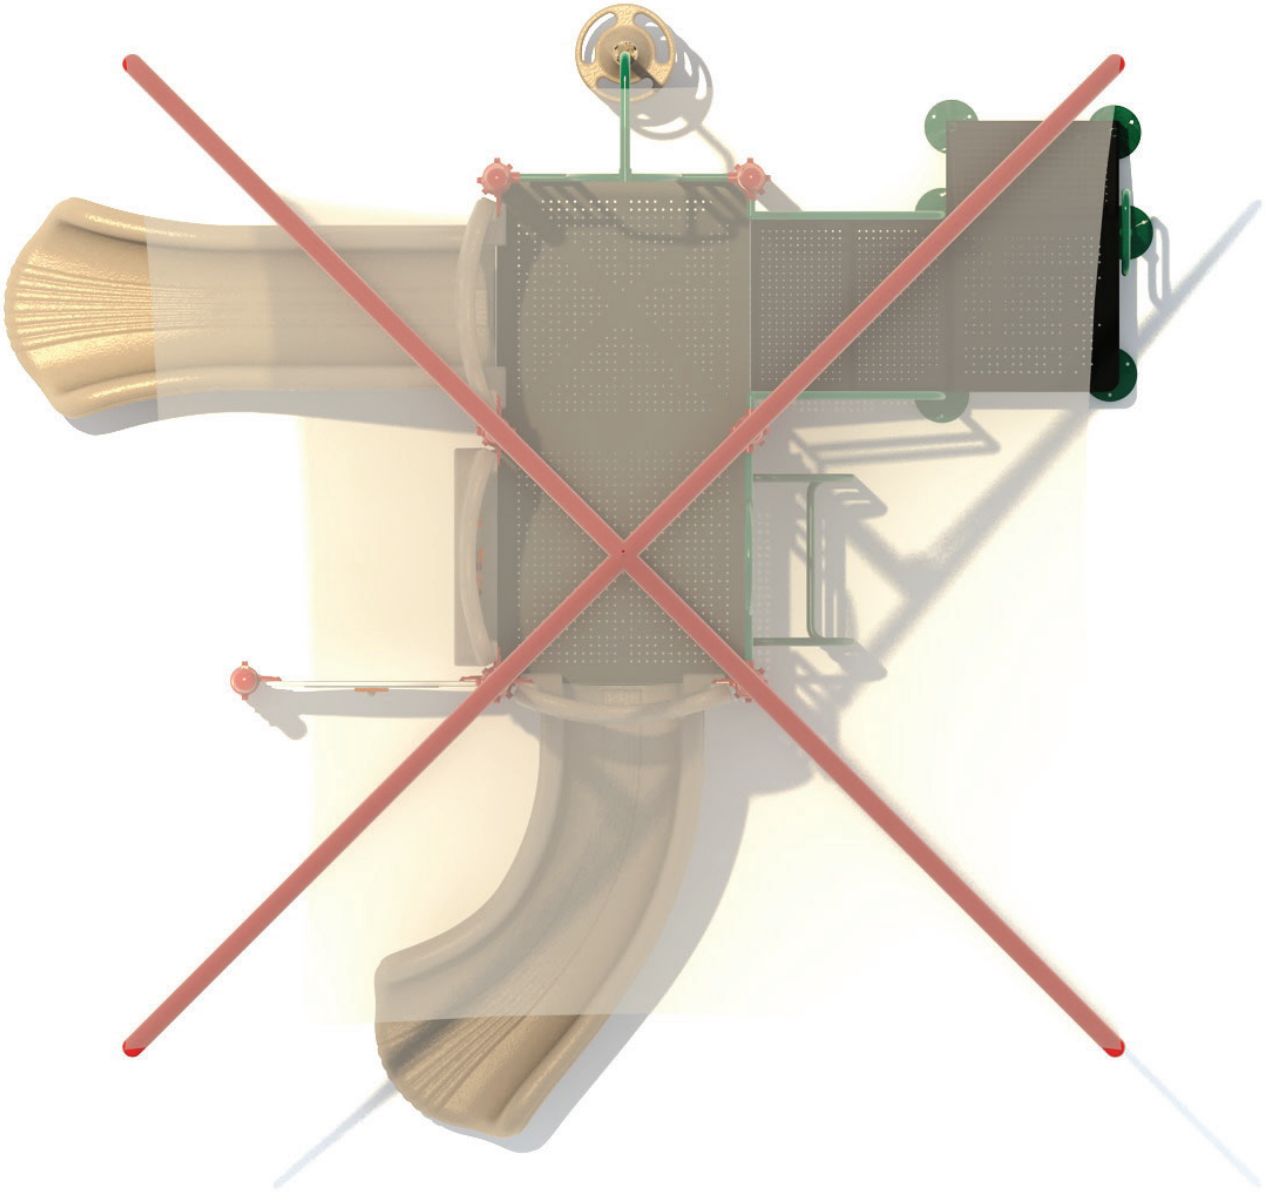

Use Zone: 26' x 26'

Age Group: 2-12

Occupancy: 14-18

Free Shipping!

**COMPONENTS:** Pod Climber / Single Straight Slide / Transfer Station / Gear Panel (Above) / Fun with Bugs Panel (Below) / Vertical Climber / Racing Game Panel / Shade / Single Right Turn Slide

Compliance:  
 This play structure has been designed to meet the safety requirements established in:  
 – 2010 ADA Standard  
 – ASTM F1487  
 – CPSC Pub #325  
 when the play structure is installed over a properly maintained surfacing material which is in compliance with:  
 – ASTM F1292  
 – ASTM F1951  
 and is appropriate for the

Grace Church  
 Messinger

Drawing No: KP-32887  
 Date: 20/05/2020  
 Scale: To Fit

Structure: 13'-3" X 13'-9" X 12'-6"  
 Size Recommended: 25'-3" X 25'-9"  
 Use Zone: 676 Sq Ft  
 HDPS: 3'  
 Age Group: 2-12  
 Capacity: 4-18