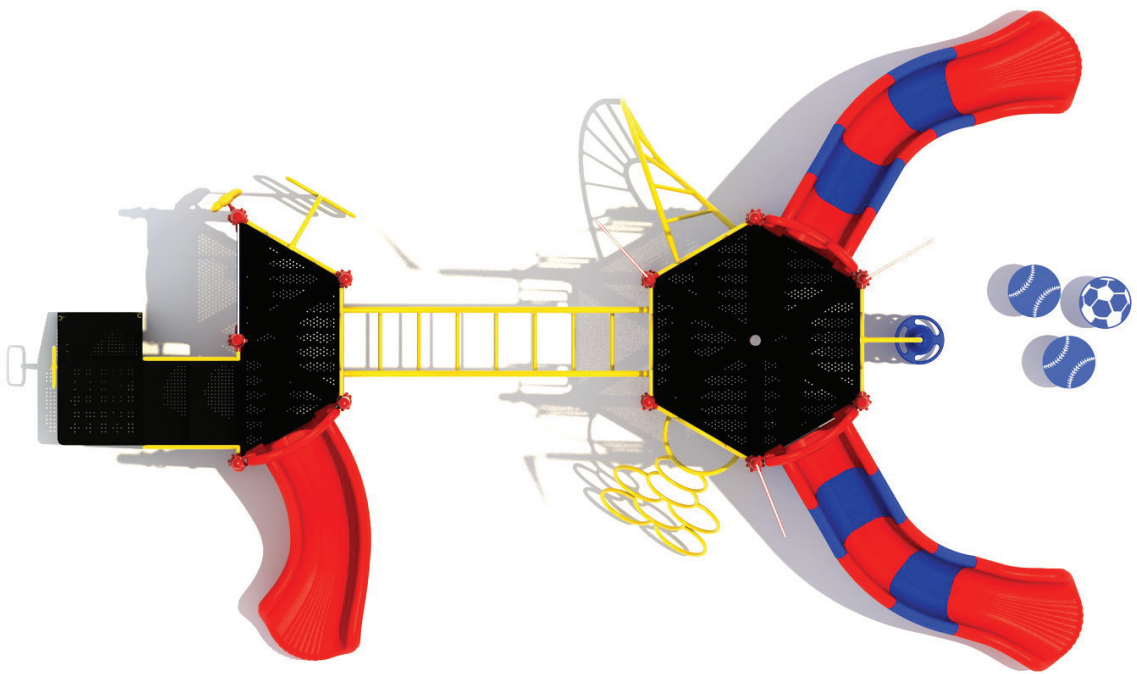

Use Zone: 39' x 29'

Age Group: 2-12

Occupancy: 36-40

Free Shipping!

COMPONENTS: Sectional Right Turn Slide / Twist Climber / Upright Snake Climber / Rain Wheel / Rise Loop Climber Link / Baseball Panel / Foot Ball Panel (Below) / Transfer Station / Foot Ball & Baseball Pod / Pod Climber / Ring Climber / Single Right Turn Slide / Sectional Left Turn Slide

Compliance:
 This play structure has been designed to meet the safety requirements established in:
 - 2010 ADA Standard
 - ASTM F1487
 - CPSC Pub #325
 when the play structure is installed over a properly maintained surfacing material which is in compliance with:
 - ASTM F1292
 - ASTM F1951
 and is appropriate for the highest designated play surface of the structure.

Five Star RV Resort Playground	Drawing No: KP-32853 Date: 23/04/2020 Scale: To Fit		Structure Size: 25'-8"X16'-7"X12'-6" Recommended Use Zone: 38'-4"X28'-8" Surface Area: 1131 sq ft	HDPS: 60" Age Group: 2-12 Capacity: 36-40	Creative Recreational Systems, Inc
---	---	--	---	---	---