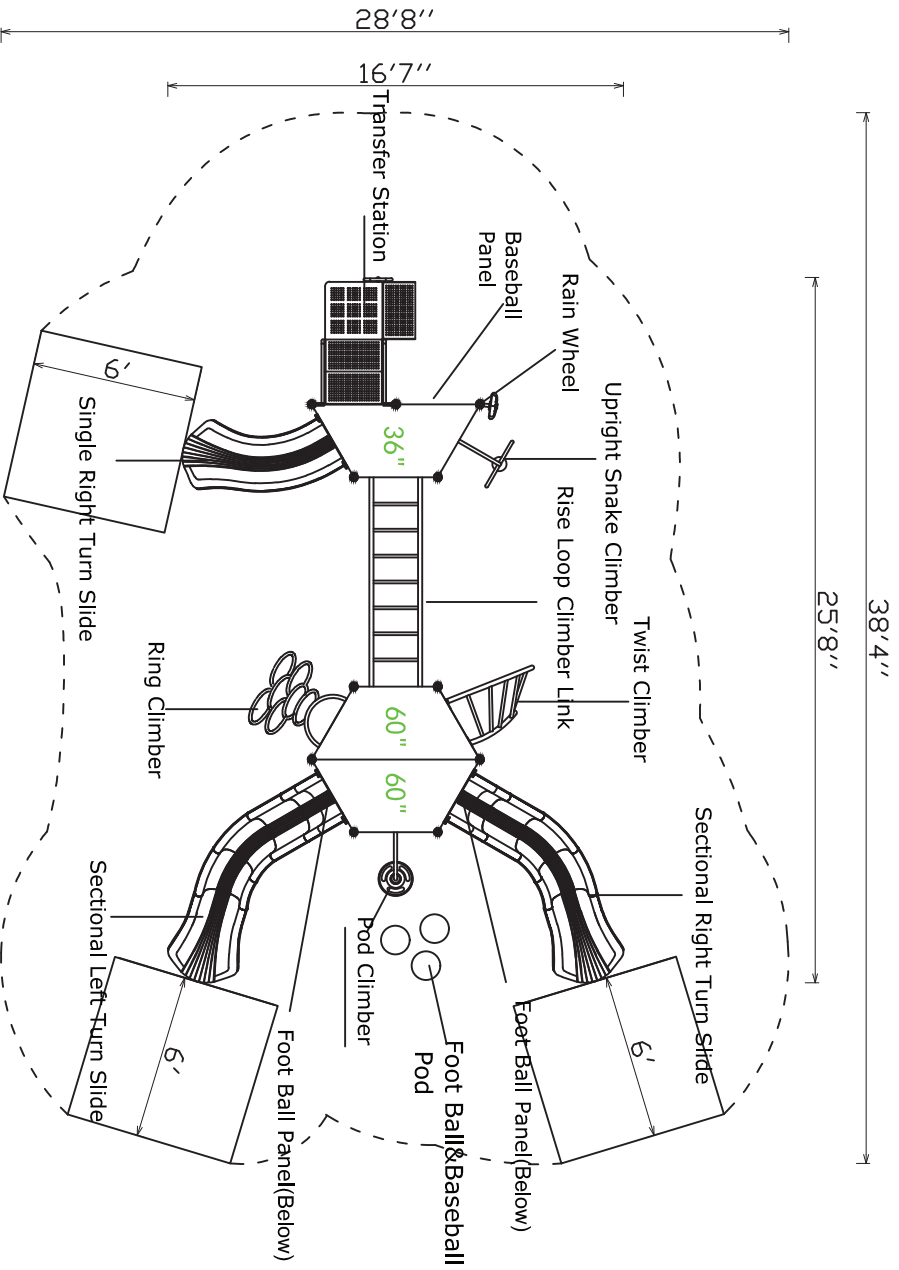

Use Zone: 39' x 29'

Age Group: 2-12

Occupancy: 36-40

Free Shipping!

COMPONENTS: Sectional Right Turn Slide / Twist Climber / Upright Snake Climber / Rain Wheel / Rise Loop Climber Link / Baseball Panel / Foot Ball Panel (Below) / Transfer Station / Foot Ball & Baseball Pod / Pod Climber / Ring Climber / Single Right Turn Slide / Sectional Left Turn Slide

Compliance:
 This play structure has been designed to meet the safety requirements established in:
 - 2010 ADA Standard
 - ASTM F1487
 - CPSC Pub #325
 when the play structure is installed over a properly maintained surfacing material which is in compliance with:
 - ASTM F1292
 - ASTM F1951
 and is appropriate for the highest designated play surface of the structure.

Five Star RV Resort Playground	Drawing No: KP-32853 Date: 23/04/2020 Scale: To Fit		Structure Size: 25'-8"X16'-7"X12'-6" Recommended Use Zone: 38'-4"X28'-8" Surface Area: 1131 sq ft	HDPS: 60" Age Group: 2-12 Capacity: 36-40	Creative Recreational Systems, Inc
---	---	--	---	---	---