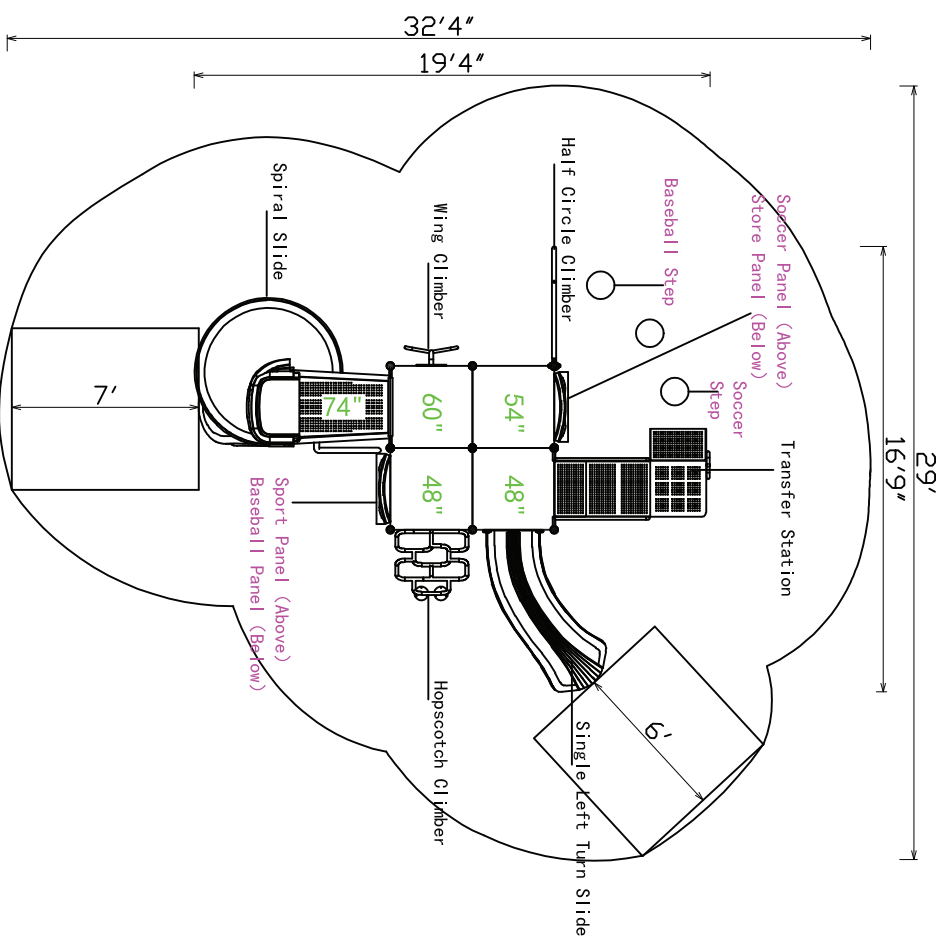

Use Zone: 29' x 33'

Age Group: 2-12

Occupancy: 26-30

Free Shipping!

COMPONENTS: Transfer Station / Soccer Panel (Above) / Store Panel (Below) / Soccer Step / Baseball Step / Half Circle Climber / Single Left Turn Slide / Wing Climber / Hopscotch Climber / Spiral Slide / Sport Panel (Above) / Baseball Panel (Below)

Compliance:
 This play structure has been designed to meet the safety requirements established in:
 - 2010 ADA Standard
 - ASTM F1487
 - CPSC Pub #325
 when the play structure is installed over a properly maintained surfacing material which is in compliance with:
 - ASTM F1292
 - ASTM F1951
 and is appropriate for the highest designated play surface of the structure.

Five Star RV Resort Playground	Drawing No: KP-32767 Date: 23-04-2020 Scale: To Fit		Structure Size: 16'-9"x19'-4"x 10'-6" Recommended Use Zone: 29'x 32'-4" Surface Area: 957 sq ft	HDPS: 74" Age Group: 2-12 Capacity: 26-30	Creative Recreational Systems
---	---	--	---	---	--