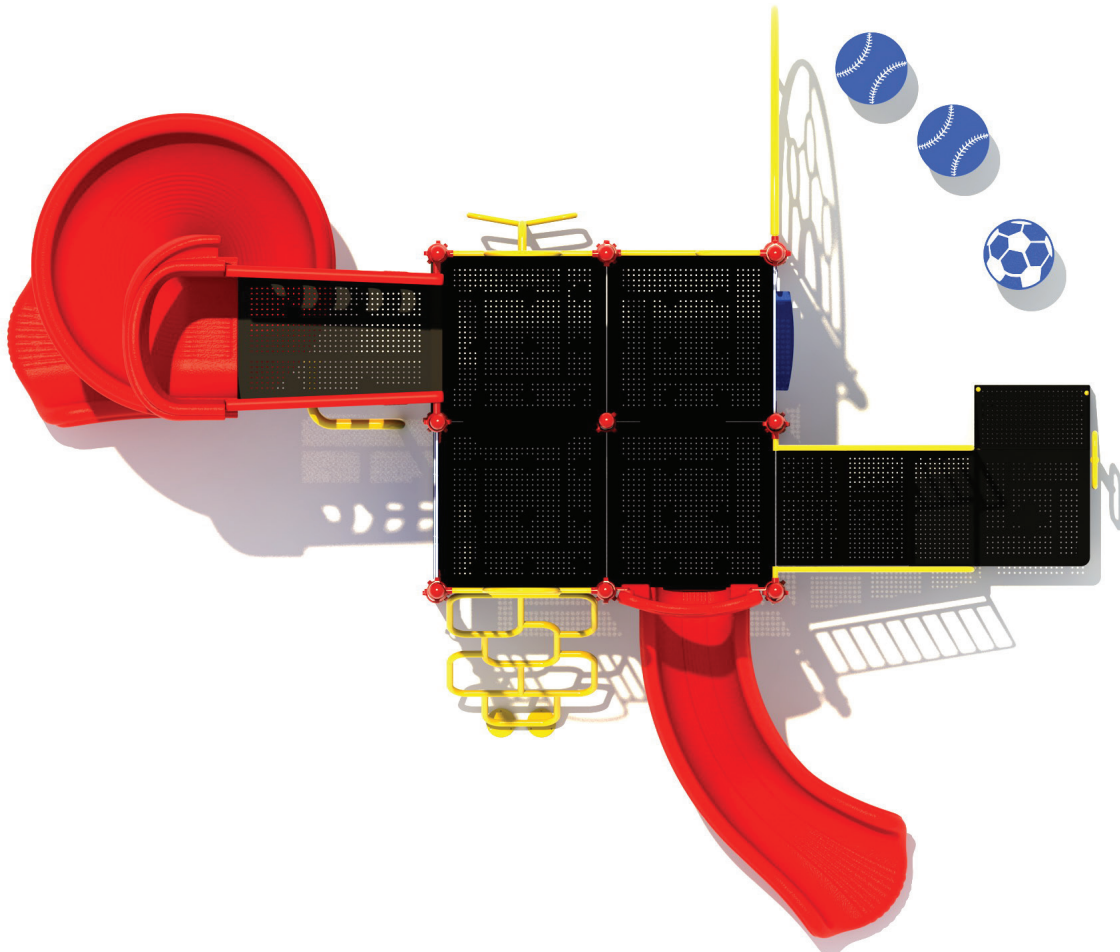

Use Zone: 29' x 33'

Age Group: 2-12

Occupancy: 26-30

Free Shipping!

COMPONENTS: Transfer Station / Soccer Panel (Above) / Store Panel (Below) / Soccer Step / Baseball Step / Half Circle Climber / Single Left Turn Slide / Wing Climber / Hopscotch Climber / Spiral Slide / Sport Panel (Above) / Baseball Panel (Below)

Compliance:
 This play structure has been designed to meet the safety requirements established in:
 - 2010 ADA Standard
 - ASTM F1487
 - CPSC Pub #325
 when the play structure is installed over a properly maintained surfacing material which is in compliance with:
 - ASTM F1292
 - ASTM F1951
 and is appropriate for the highest designated play surface of the structure.

Five Star RV Resort Playground	Drawing No: KP-32767 Date: 23-04-2020 Scale: To Fit		Structure Size: 16'-9"x19'-4"x 10'-6" Recommended Use Zone: 29'x 32'-4" Surface Area: 957 sq ft	HDPS: 74" Age Group: 2-12 Capacity: 26-30	Creative Recreational Systems
---	---	--	---	---	--