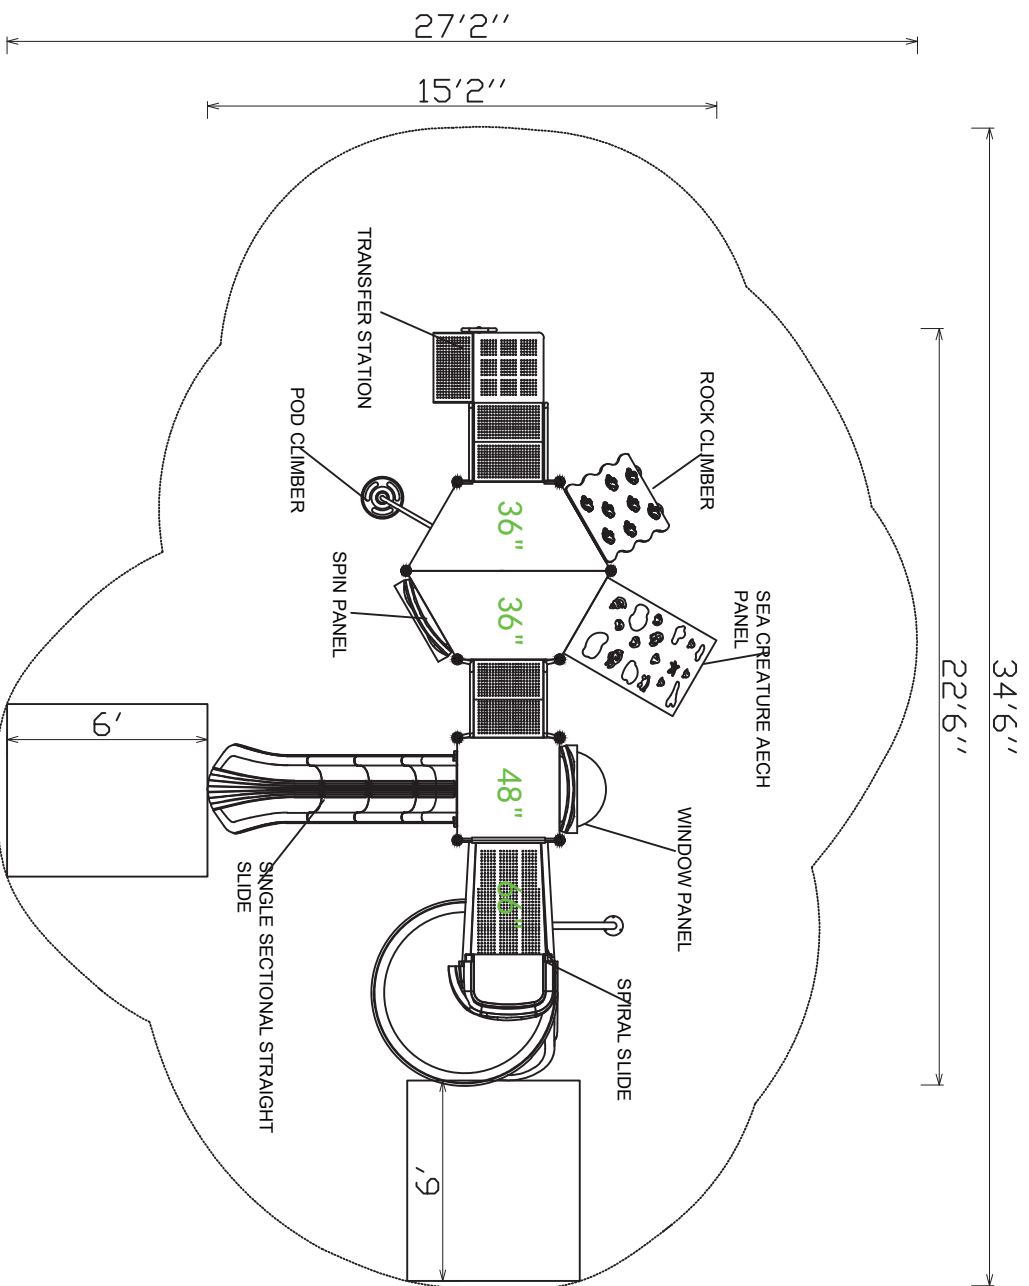

Use Zone: 35' x 28'

Age Group: 2-5

Occupancy: 20-24

Free Shipping!

COMPONENTS: Sea Creature Arch Panel / Rock Climber / Window Panel / Spiral Slide / Transfer Station / Spin Panel / Pod Climber / Single Sectional Straight Slide

Compliance:
 This play structure has been designed to meet the safety requirements established in:

- 2010 ADA Standard
- ASTM F1487
- CPSC Pub #325

when the play structure is installed over a properly maintained surfacing material which is in compliance with:

- ASTM F1292
- ASTM F1951

and is appropriate for the highest designated play surface of the structure.

<p>Norton Science Language</p>	<p>Drawing No: KP-32669 Date: 11/03/2020 Scale: To Fit</p>	<p>Structure Size: 22'6"X15'2"X8'7" Recommended Use Zone: 34'6"X27'2" Surface Area: 980 Sq Ft</p>	<p>HDPs: 66" Age Group: 2-5 Capacity: 20-24</p>	<p>Creative Recreational Systems</p>
---------------------------------------	--	---	---	---