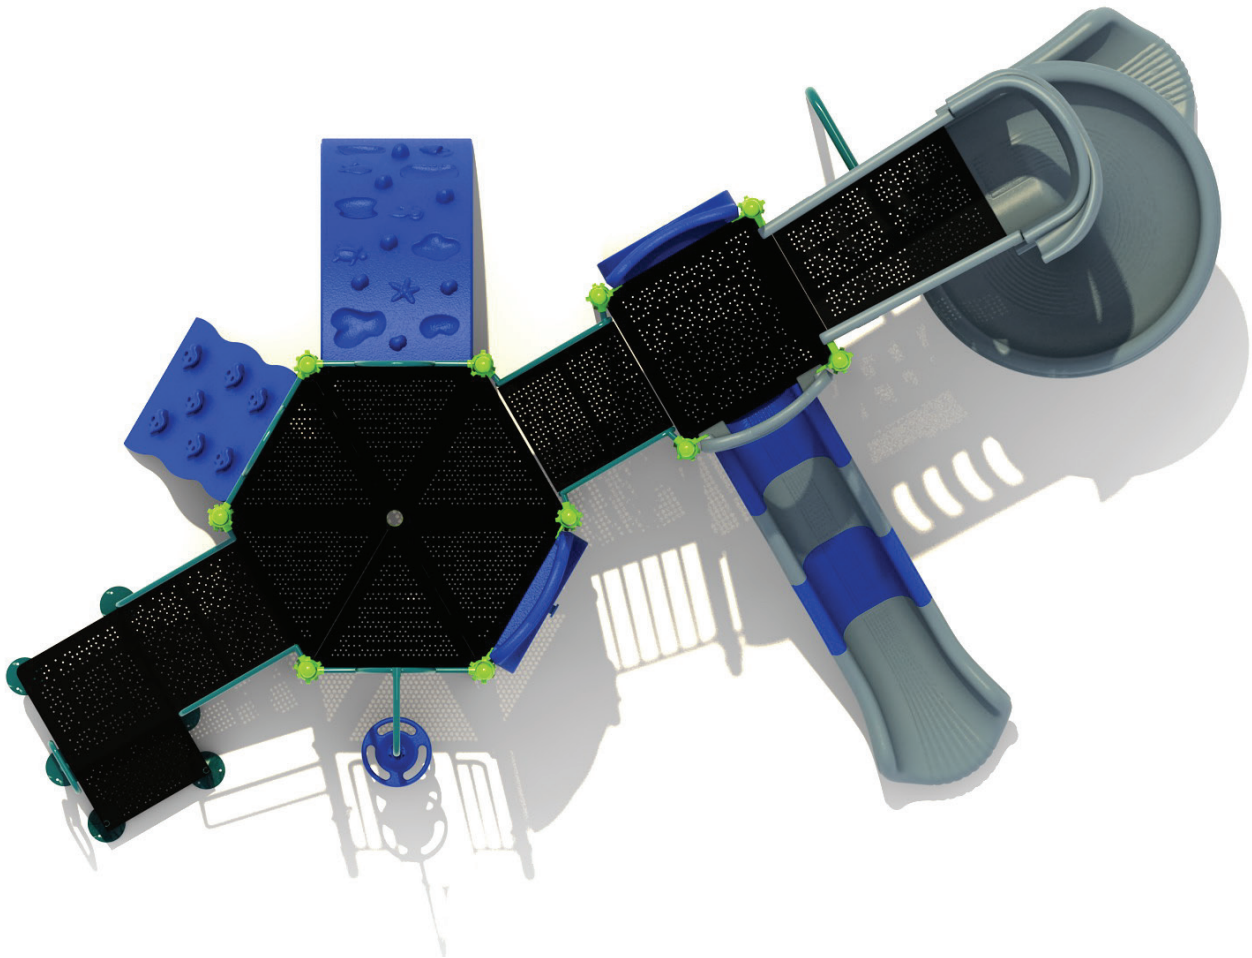

Use Zone: 35' x 28'

Age Group: 2-5

Occupancy: 20-24

Free Shipping!

COMPONENTS: Sea Creature Arch Panel / Rock Climber / Window Panel / Spiral Slide / Transfer Station / Spin Panel / Pod Climber / Single Sectional Straight Slide

Compliance:
 This play structure has been designed to meet the safety requirements established in:

- 2010 ADA Standard
- ASTM F1487
- CPSC Pub #325

when the play structure is installed over a properly maintained surfacing material which is in compliance with:

- ASTM F1292
- ASTM F1951

and is appropriate for the highest designated play surface of the structure.

<p>Norton Science Language</p>	<p>Drawing No: KP-32669 Date: 11/03/2020 Scale: To Fit</p>	<p>Structure Size: 22'6"X15'2"X8'7" Recommended Use Zone: 34'6"X27'2" Surface Area: 980 Sq Ft</p>	<p>HDPs: 66" Age Group: 2-5 Capacity: 20-24</p>	<p>Creative Recreational Systems</p>
---------------------------------------	--	---	---	---